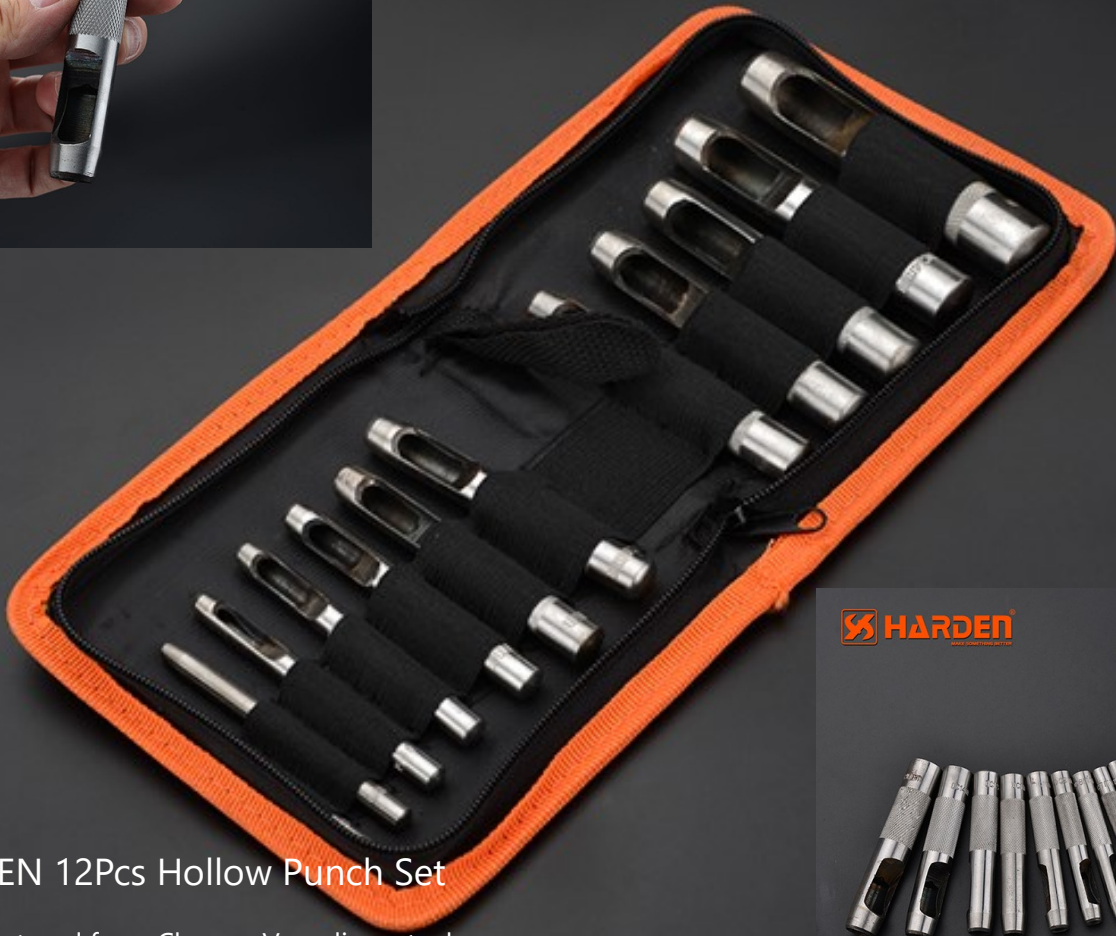

HARDEN

HARDEN 12Pcs Hollow Punch Set

- *Manufactured from Chrome Vanadium steel
- *Used for punching out pins and dowels

P/N 610848