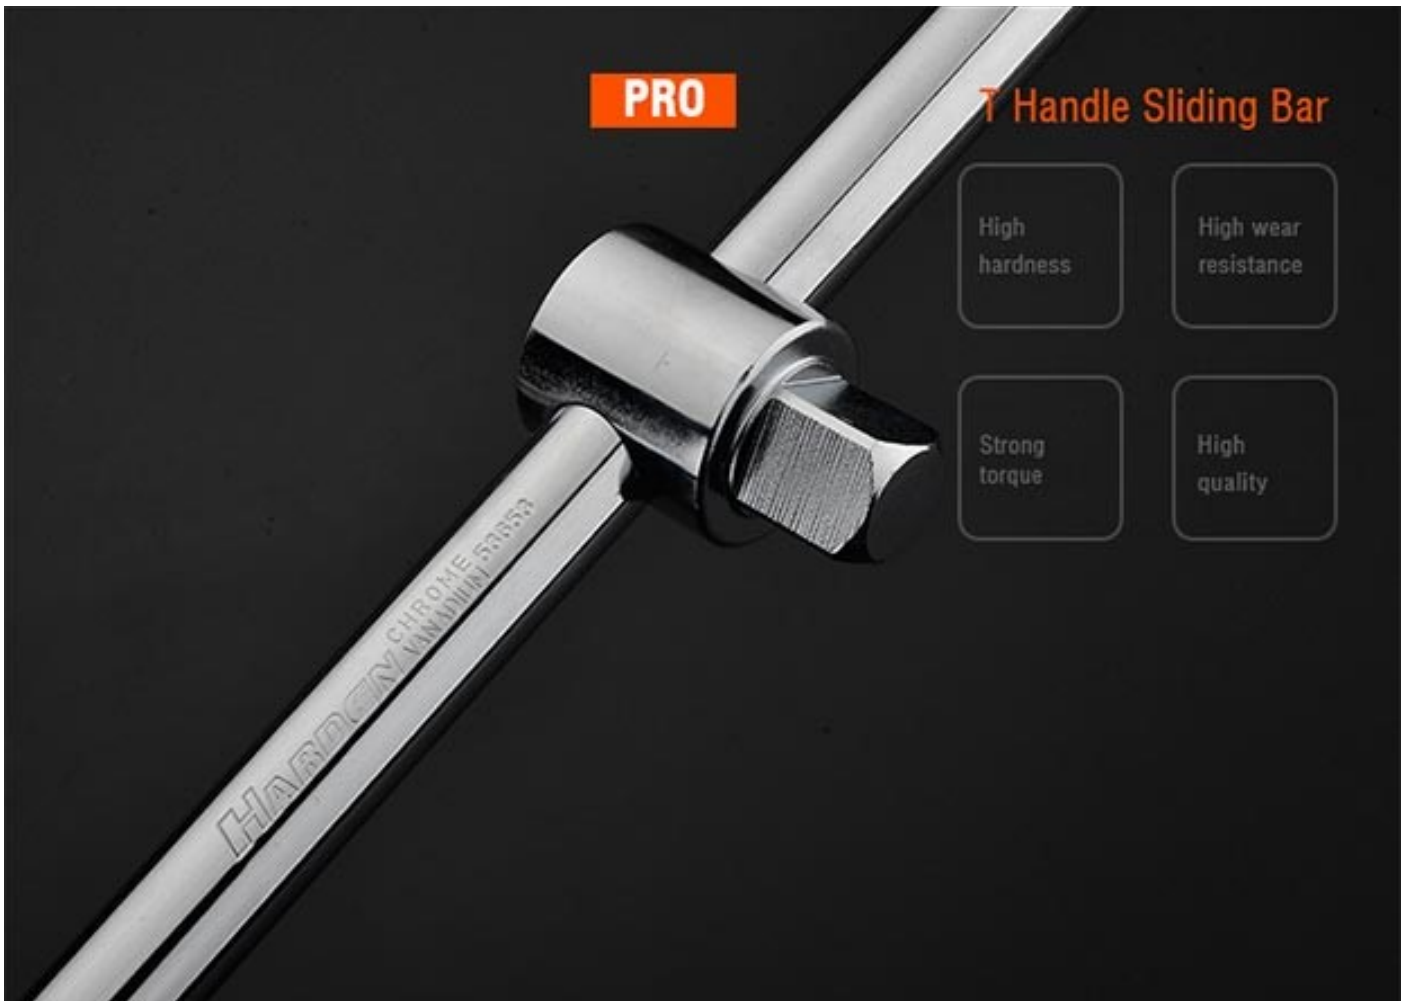

# HARDEN

**PRO**

**T Handle Sliding Bar**

High  
hardness

High wear  
resistance

Strong  
torque

High  
quality

**HARDEN**

**HARDEN**

**HARDEN 1/2" T Handle Sliding Bar**

Dropped forged fine CRV and mirror Chrome Finish

P/N 530553

**HARDEN**