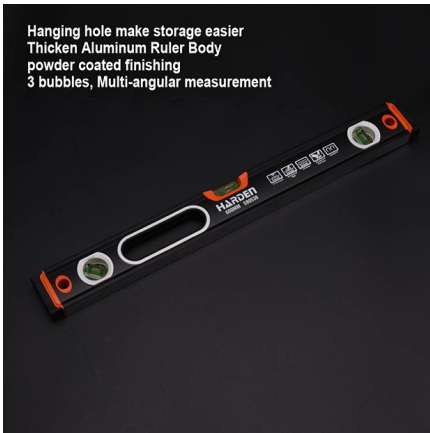

HARDEN

Spirit level with magnetic

- *Heavy duty aluminium frame
- *Thickness: 1.5mm
- *Accuracy: 0.5mm/m
- *Three vial : 90 °, 180°, 45°
- *Two milled surface
- *Humanized rubber handle
- *Anti-shock end caps

Item No	Length	Width	Thickness
580534	400mm	66mm	26mm
580536	600mm	66mm	26mm
580538	800mm	66mm	26mm
580540	1000mm	66mm	26mm
580542	1200mm	66mm	26mm