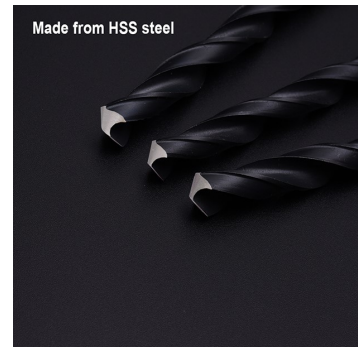

HARDEN

HARDEN

25Pcs Twist Drill Set

*Made from HSS steel

*Sizes: 1, 1.5, 2, 2.5, 3, 3.5, 4, 4.5, 5, 5.5, 6, 6.5, 7, 7.5, 8, 8.5, 9, 9.5, 10, 10.5, 11, 11.5, 12, 12.5, 13mm

*118° General angle

HARDEN®