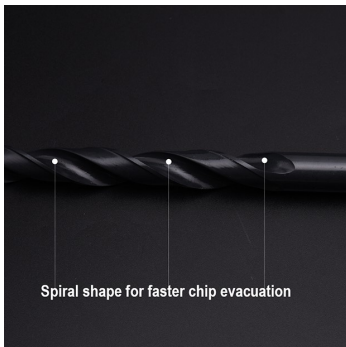

HARDEN

HARDEN

25Pcs Twist Drill Set

*Made from HSS steel

*Sizes: 1, 1.5, 2, 2.5, 3, 3.5, 4, 4.5, 5, 5.5, 6, 6.5, 7, 7.5, 8, 8.5, 9, 9.5, 10, 10.5, 11, 11.5, 12, 12.5, 13mm

*118° General angle

HARDEN®