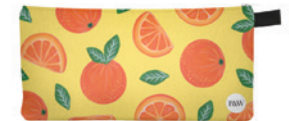

## PENCIL CASES

100% polyester illustrated canvas with White KKY zipper.  
7 x 9 Inches | \$12.00

BEST SELLER

BLUE PEONIES  
PCF-002-S - 4x9"

BLUSH FLORAL  
PCF-004-S - 4x9"

BEST SELLER

TURQUOISE FLORAL  
PCF-001-S - 4x9"

WATERMELONS  
PCFR-004-S - 4x9"

PINEAPPLES  
PCFR-002-S - 4x9"

LEMONS  
PCFR-005-S - 4x9"

BLACK FLORAL  
PCF-003-S - 4x9"

BANANAS  
PCFR-001-S - 4x9"

ORANGES  
PCFR-003-S - 4x9"

FRIENDS  
PCFS-001-S - 4x9"

BEST SELLER

## NOTEBOOKS

Full-colour illustrated notebooks with soft cover.  
7.25 x 10 Inches | \$12.00 | creamy white smooth pages | velvet soft touch cover

**CATS**  
NBA-002-R - 5.4 x 7.5"  
ruled pages

**DOGS**  
NBA-001-R - 5.4 x 7.5"  
ruled pages