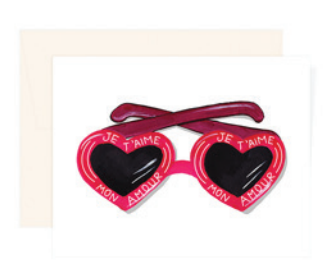

JE T'AIME MON AMOUR
GCVD-006-2 - 4¼ x 5½"