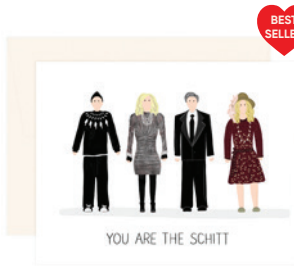

YOU ARE THE SCHITT
GCSC-001-2 - 4¼ x 5½"

BEST SELLER