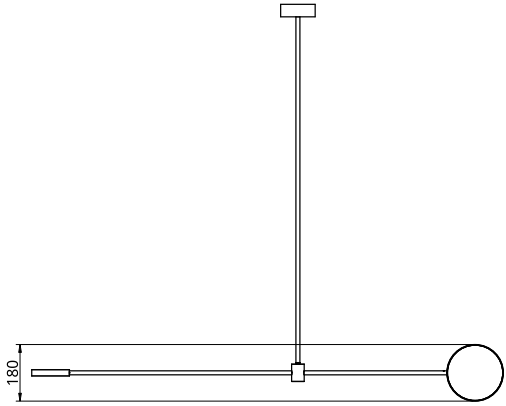

## S23-02

Product Breakdown	Tier1	1000mm OD
Dimensions	OD	1000mm
	Height	55mm
Weight	Brass	2kg
	Aluminium	0.9kg
	Mixed	1.6kg
Light Source	Led Matrix	
	3000k	
	Decorative Lighting Only	
Power	Light Wattage	7.5w
	Driver Wattage	15w
	Voltage	110-130v / 220-240v
	IP20 Rated	
Hanging	We offer a range of hanging options. Including direct attach and fully enclosed ceiling roses. Drop height offered in 50mm increments as standard. Max drop height is 1500mm. Custom drop heights available on request.	
Driver	Supplied with a dimable 24v LED Driver. Driver can be stored within 8m of the light, in a recess being the ceiling or enclosed within a ceiling rose.	
	Driver Dimensions	94 x 40 x 25mm
	Ceiling Rose Dimensions	120 x 39mm

## S23-03

Product Breakdown	Tier1	1500mm OD
Dimensions	OD	1500mm
	Height	55mm
Weight	Brass	2.4kg
	Aluminium	1kg
	Mixed	1.8kg
Light Source	Led Matrix	
	3000k	
	Decorative Lighting Only	
Power	Light Wattage	7.5w
	Driver Wattage	15w
	Voltage	110-130v / 220-240v
	IP20 Rated	
Hanging	We offer a range of hanging options. Including direct attach and fully enclosed ceiling roses. Drop height offered in 50mm increments as standard. Max drop height is 1500mm. Custom drop heights available on request.	
Driver	Supplied with a dimable 24v LED Driver. Driver can be stored within 8m of the light, in a recess being the ceiling or enclosed within a ceiling rose.	
	Driver Dimensions	94 x 40 x 25mm
	Ceiling Rose Dimensions	120 x 39mm