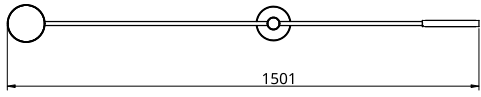

## S23-02

Product Breakdown	Tier1	1000mm OD
Dimensions	OD	1000mm
	Height	55mm
Weight	Brass	2kg
	Aluminium	0.9kg
	Mixed	1.6kg
Light Source	Led Matrix	
	3000k	
	Decorative Lighting Only	
Power	Light Wattage	7.5w
	Driver Wattage	15w
	Voltage	110-130v / 220-240v
	IP20 Rated	
Hanging	We offer a range of hanging options. Including direct attach and fully enclosed ceiling roses. Drop height offered in 50mm increments as standard. Max drop height is 1500mm. Custom drop heights available on request.	
Driver	Supplied with a dimable 24v LED Driver. Driver can be stored within 8m of the light, in a recess being the ceiling or enclosed within a ceiling rose.	
	Driver Dimensions	94 x 40 x 25mm
	Ceiling Rose Dimensions	120 x 39mm

## S23-03

Product Breakdown	Tier1	1500mm OD
Dimensions	OD	1500mm
	Height	55mm
Weight	Brass	2.4kg
	Aluminium	1kg
	Mixed	1.8kg
Light Source	Led Matrix	
	3000k	
	Decorative Lighting Only	
Power	Light Wattage	7.5w
	Driver Wattage	15w
	Voltage	110-130v / 220-240v
	IP20 Rated	
Hanging	We offer a range of hanging options. Including direct attach and fully enclosed ceiling roses. Drop height offered in 50mm increments as standard. Max drop height is 1500mm. Custom drop heights available on request.	
Driver	Supplied with a dimable 24v LED Driver. Driver can be stored within 8m of the light, in a recess being the ceiling or enclosed within a ceiling rose.	
	Driver Dimensions	94 x 40 x 25mm
	Ceiling Rose Dimensions	120 x 39mm