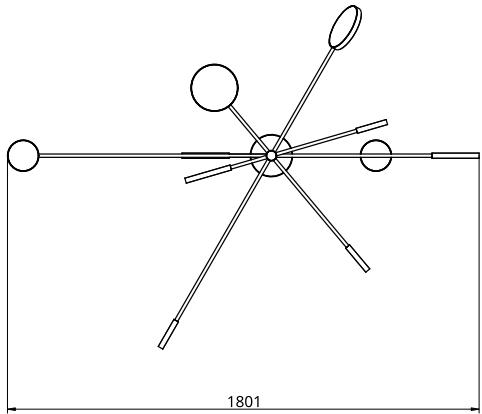

Metal Finish

- Polished Brass
- Black Anodised
- Brushed Brass & Black Anodised
- Brushed Brass
- Silver Anodised
- Burnished Brass & Black Anodised
- Burnished Brass
- Polished Brass & Black Anodised