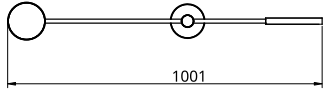

Metal Finish

- Polished Brass
- Black Anodised
- Brushed Brass & Black Anodised
- Brushed Brass
- Silver Anodised
- Burnished Brass & Black Anodised
- Burnished Brass
- Polished Brass & Black Anodised