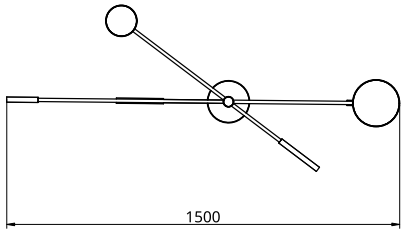

Metal Finish

- Polished Brass
- Black Anodised
- Brushed Brass & Black Anodised
- Brushed Brass
- Silver Anodised
- Burnished Brass & Black Anodised
- Burnished Brass
- Polished Brass & Black Anodised