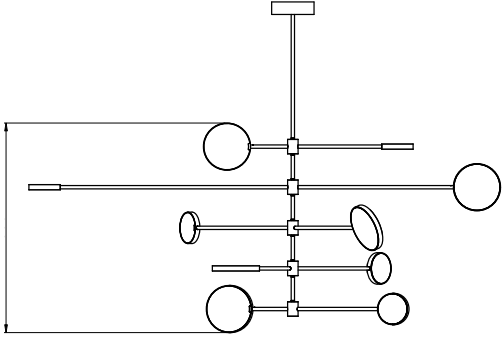

Metal Finish

- Polished Brass
- Black Anodised
- Brushed Brass & Black Anodised
- Brushed Brass
- Silver Anodised
- Burnished Brass & Black Anodised
- Burnished Brass
- Polished Brass & Black Anodised