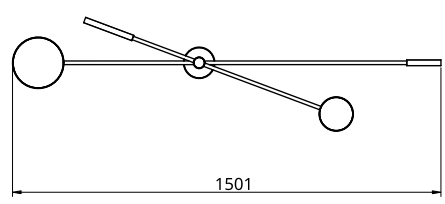

## S23-05

Product Breakdown	Tier 1	1500mm OD
	Tier 2	800mm OD
Dimensions	OD	1500mm
	Height	210mm
Weight	Brass	4.3kg
	Aluminium	1kg
	Mixed	3.4kg
Light Source	Led Matrix	
	3000k	
	Decorative Lighting Only	
Power	Light Wattage	15w
	Driver Wattage	40w
	Voltage	110-130v / 220-240v
	IP20 Rated	
Hanging	We offer a range of hanging options. Including direct attach and fully enclosed ceiling roses. Drop height offered in 50mm increments as standard. Max drop height is 1500mm. Custom drop heights available on request.	
Driver	Supplied with a dimable 24v LED Driver. Driver can be stored within 8m of the light, in a recess being the ceiling or enclosed within a ceiling rose.	
	Driver Dimensions	137 x 81.5 x 31mm
	Ceiling Rose Dimensions	162 x 48mm

## S23-06

Product Breakdown	Tier 1	1500mm OD
	Tier 2	1000mm OD
Dimensions	OD	1500mm
	Height	210mm
Weight	Brass	4.3kg
	Aluminium	1kg
	Mixed	3.4kg
Light Source	Led Matrix	
	3000k	
	Decorative Lighting Only	
Power	Light Wattage	15w
	Driver Wattage	40w
	Voltage	110-130v / 220-240v
	IP20 Rated	
Hanging	We offer a range of hanging options. Including direct attach and fully enclosed ceiling roses. Drop height offered in 50mm increments as standard. Max drop height is 1500mm. Custom drop heights available on request.	
Driver	Supplied with a dimable 24v LED Driver. Driver can be stored within 8m of the light, in a recess being the ceiling or enclosed within a ceiling rose.	
	Driver Dimensions	137 x 81.5 x 31mm
	Ceiling Rose Dimensions	162 x 48mm