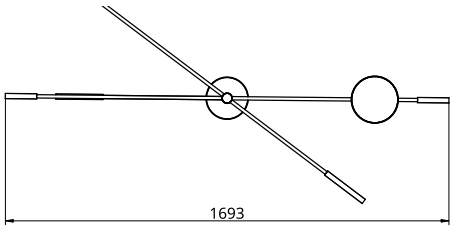

## S23-08

Product Breakdown	Tier 1	800mm OD
	Tier 2	1500mm OD
	Tier 3	800mm OD
Dimensions	OD	1500mm
	Height	565mm
Weight	Brass	6.2kg
	Aluminium	2.8kg
	Mixed	5kg
Light Source	Led Matrix	
	3000k	
	Decorative Lighting Only	
Power	Light Wattage	22.4w
	Driver Wattage	40w
	Voltage	110-130v / 220-240v
	IP20 Rated	
Hanging	We offer a range of hanging options. Including direct attach and fully enclosed ceiling roses. Drop height offered in 50mm increments as standard. Max drop height is 1500mm. Custom drop heights available on request.	
Driver	Supplied with a dimable 24v LED Driver. Driver can be stored within 8m of the light, in a recess being the ceiling or enclosed within a ceiling rose.	
	Driver Dimensions	137 x 81.5 x 31mm
	Ceiling Rose Dimensions	162 x 48mm

## S23-09

Product Breakdown	Tier 1	1500mm OD
	Tier 2	1500mm OD
	Tier 3	1500mm OD
Dimensions	OD	1500mm
	Height	365mm
Weight	Brass	7.2kg
	Aluminium	3.2kg
	Mixed	5.4kg
Light Source	Led Matrix 3000k Decorative Lighting Only	
Power	Light Wattage	22.4w
	Driver Wattage	40w
	Voltage	110-130v / 220-240v
	IP20 Rated	
Hanging	We offer a range of hanging options. Including direct attach and fully enclosed ceiling roses. Drop height offered in 50mm increments as standard. Max drop height is 1500mm. Custom drop heights available on request.	
Driver	Supplied with a dimable 24v LED Driver. Driver can be stored within 8m of the light, in a recess being the ceiling or enclosed within a ceiling rose.	
	Driver Dimensions	137 x 81.5 x 31mm
	Ceiling Rose Dimensions	162 x 48mm