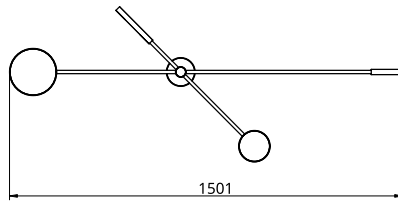

## S23-04

Product Breakdown	Tier 1	800mm OD
	Tier 2	1500mm OD
Dimensions	OD	1500mm
	Height	210mm
Weight	Brass	4.3kg
	Aluminium	1kg
	Mixed	3.4kg
Light Source	Led Matrix 3000k Decorative Lighting Only	
Power	Light Wattage	15w
	Driver Wattage	40w
	Voltage	110-130v / 220-240v
	IP20 Rated	
Hanging	We offer a range of hanging options. Including direct attach and fully enclosed ceiling roses. Drop height offered in 50mm increments as standard. Max drop height is 1500mm. Custom drop heights available on request.	
Driver	Supplied with a dimable 24v LED Driver. Driver can be stored within 8m of the light, in a recess being the ceiling or enclosed within a ceiling rose.	
	Driver Dimensions	137 x 81.5 x 31mm
	Ceiling Rose Dimensions	162 x 48mm

## S23-05

Product Breakdown	Tier 1	1500mm OD
	Tier 2	800mm OD
Dimensions	OD	1500mm
	Height	210mm
Weight	Brass	4.3kg
	Aluminium	1kg
	Mixed	3.4kg
Light Source	Led Matrix	
	3000k	
	Decorative Lighting Only	
Power	Light Wattage	15w
	Driver Wattage	40w
	Voltage	110-130v / 220-240v
	IP20 Rated	
Hanging	We offer a range of hanging options. Including direct attach and fully enclosed ceiling roses. Drop height offered in 50mm increments as standard. Max drop height is 1500mm. Custom drop heights available on request.	
Driver	Supplied with a dimable 24v LED Driver. Driver can be stored within 8m of the light, in a recess being the ceiling or enclosed within a ceiling rose.	
	Driver Dimensions	137 x 81.5 x 31mm
	Ceiling Rose Dimensions	162 x 48mm