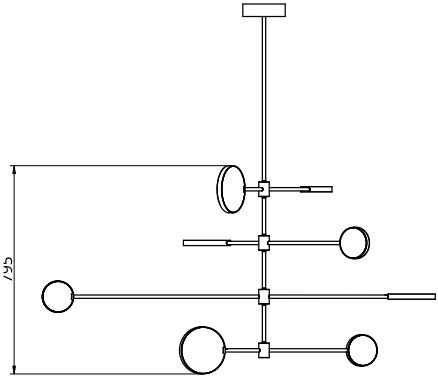

## S23-10

Product Breakdown	Tier 1	1000mm OD
	Tier 2	1500mm OD
	Tier 3	1000mm OD
Dimensions	OD	1500mm
	Height	365mm
Weight	Brass	6.5kg
	Aluminium	2.9kg
	Mixed	5.1kg
Light Source	Led Matrix	
	3000k	
	Decorative Lighting Only	
Power	Light Wattage	22.4w
	Driver Wattage	40w
	Voltage	110-130v / 220-240v
	IP20 Rated	
Hanging	We offer a range of hanging options. Including direct attach and fully enclosed ceiling roses. Drop height offered in 50mm increments as standard. Max drop height is 1500mm. Custom drop heights available on request.	
Driver	Supplied with a dimable 24v LED Driver. Driver can be stored within 8m of the light, in a recess being the ceiling or enclosed within a ceiling rose.	
	Driver Dimensions	137 x 81.5 x 31mm
	Ceiling Rose Dimensions	162 x 48mm

## S23-11

Product Breakdown	Tier 1	1800mm OD
	Tier 2	1500mm OD
	Tier 3	1000mm OD
	Tier 4	800mm OD
Dimensions	OD	1800mm
	Height	670mm
Weight	Brass	9.1kg
	Aluminium	4kg
	Mixed	7kg
Light Source	Led Matrix 3000k Decorative Lighting Only	
Power	Light Wattage	30w
	Driver Wattage	40w
	Voltage	110-130v / 220-240v
	IP20 Rated	
Hanging	We offer a range of hanging options. Including direct attach and fully enclosed ceiling roses. Drop height offered in 50mm increments as standard. Max drop height is 1500mm. Custom drop heights available on request.	
Driver	Supplied with a dimable 24v LED Driver. Driver can be stored within 8m of the light, in a recess being the ceiling or enclosed within a ceiling rose.	
	Driver Dimensions	137 x 81.5 x 31mm
	Ceiling Rose Dimensions	162 x 48mm