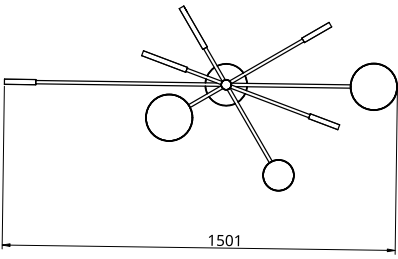

## S23-10

Product Breakdown	Tier 1	1000mm OD
	Tier 2	1500mm OD
	Tier 3	1000mm OD
Dimensions	OD	1500mm
	Height	365mm
Weight	Brass	6.5kg
	Aluminium	2.9kg
	Mixed	5.1kg
Light Source	Led Matrix	
	3000k	
	Decorative Lighting Only	
Power	Light Wattage	22.4w
	Driver Wattage	40w
	Voltage	110-130v / 220-240v
	IP20 Rated	
Hanging	We offer a range of hanging options. Including direct attach and fully enclosed ceiling roses. Drop height offered in 50mm increments as standard. Max drop height is 1500mm. Custom drop heights available on request.	
Driver	Supplied with a dimable 24v LED Driver. Driver can be stored within 8m of the light, in a recess being the ceiling or enclosed within a ceiling rose.	
	Driver Dimensions	137 x 81.5 x 31mm
	Ceiling Rose Dimensions	162 x 48mm

## S23-11

Product Breakdown	Tier 1	1800mm OD
	Tier 2	1500mm OD
	Tier 3	1000mm OD
	Tier 4	800mm OD
Dimensions	OD	1800mm
	Height	670mm
Weight	Brass	9.1kg
	Aluminium	4kg
	Mixed	7kg
Light Source	Led Matrix 3000k Decorative Lighting Only	
Power	Light Wattage	30w
	Driver Wattage	40w
	Voltage	110-130v / 220-240v
	IP20 Rated	
Hanging	We offer a range of hanging options. Including direct attach and fully enclosed ceiling roses. Drop height offered in 50mm increments as standard. Max drop height is 1500mm. Custom drop heights available on request.	
Driver	Supplied with a dimable 24v LED Driver. Driver can be stored within 8m of the light, in a recess being the ceiling or enclosed within a ceiling rose.	
	Driver Dimensions	137 x 81.5 x 31mm
	Ceiling Rose Dimensions	162 x 48mm