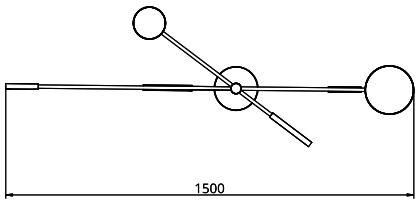

## S23-07

Product Breakdown	Tier 1	800mm OD
	Tier 2	1500mm OD
	Tier 3	800mm OD
Dimensions	OD	1500mm
	Height	365mm
Weight	Brass	6.2kg
	Aluminium	2.8kg
	Mixed	5kg
Light Source	Led Matrix	
	3000k	
	Decorative Lighting Only	
Power	Light Wattage	22.4w
	Driver Wattage	40w
	Voltage	110-130v / 220-240v
	IP20 Rated	
Hanging	We offer a range of hanging options. Including direct attach and fully enclosed ceiling roses. Drop height offered in 50mm increments as standard. Max drop height is 1500mm. Custom drop heights available on request.	
Driver	Supplied with a dimable 24v LED Driver. Driver can be stored within 8m of the light, in a recess being the ceiling or enclosed within a ceiling rose.	
	Driver Dimensions	137 x 81.5 x 31mm
	Ceiling Rose Dimensions	162 x 48mm

## S23-08

Product Breakdown	Tier 1	800mm OD
	Tier 2	1500mm OD
	Tier 3	800mm OD
Dimensions	OD	1500mm
	Height	565mm
Weight	Brass	6.2kg
	Aluminium	2.8kg
	Mixed	5kg
Light Source	Led Matrix	
	3000k	
	Decorative Lighting Only	
Power	Light Wattage	22.4w
	Driver Wattage	40w
	Voltage	110-130v / 220-240v
	IP20 Rated	
Hanging	We offer a range of hanging options. Including direct attach and fully enclosed ceiling roses. Drop height offered in 50mm increments as standard. Max drop height is 1500mm. Custom drop heights available on request.	
Driver	Supplied with a dimable 24v LED Driver. Driver can be stored within 8m of the light, in a recess being the ceiling or enclosed within a ceiling rose.	
	Driver Dimensions	137 x 81.5 x 31mm
	Ceiling Rose Dimensions	162 x 48mm