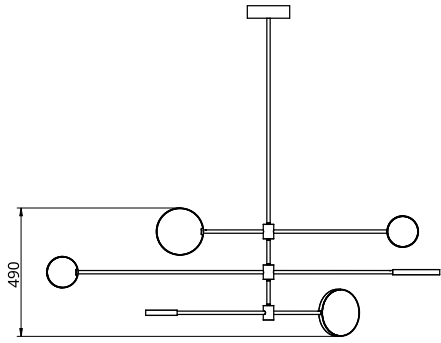

## S23-09

Product Breakdown	Tier 1	1500mm OD
	Tier 2	1500mm OD
	Tier 3	1500mm OD
Dimensions	OD	1500mm
	Height	365mm
Weight	Brass	7.2kg
	Aluminium	3.2kg
	Mixed	5.4kg
Light Source	Led Matrix 3000k Decorative Lighting Only	
Power	Light Wattage	22.4w
	Driver Wattage	40w
	Voltage	110-130v / 220-240v
	IP20 Rated	
Hanging	We offer a range of hanging options. Including direct attach and fully enclosed ceiling roses. Drop height offered in 50mm increments as standard. Max drop height is 1500mm. Custom drop heights available on request.	
Driver	Supplied with a dimable 24v LED Driver. Driver can be stored within 8m of the light, in a recess being the ceiling or enclosed within a ceiling rose.	
	Driver Dimensions	137 x 81.5 x 31mm
	Ceiling Rose Dimensions	162 x 48mm

## S23-10

Product Breakdown	Tier 1	1000mm OD
	Tier 2	1500mm OD
	Tier 3	1000mm OD
Dimensions	OD	1500mm
	Height	365mm
Weight	Brass	6.5kg
	Aluminium	2.9kg
	Mixed	5.1kg
Light Source	Led Matrix	
	3000k	
	Decorative Lighting Only	
Power	Light Wattage	22.4w
	Driver Wattage	40w
	Voltage	110-130v / 220-240v
	IP20 Rated	
Hanging	We offer a range of hanging options. Including direct attach and fully enclosed ceiling roses. Drop height offered in 50mm increments as standard. Max drop height is 1500mm. Custom drop heights available on request.	
Driver	Supplied with a dimable 24v LED Driver. Driver can be stored within 8m of the light, in a recess being the ceiling or enclosed within a ceiling rose.	
	Driver Dimensions	137 x 81.5 x 31mm
	Ceiling Rose Dimensions	162 x 48mm