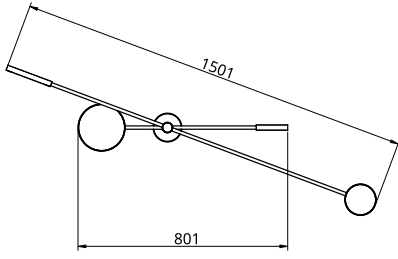

## S23-03

Product Breakdown	Tier1	1500mm OD
Dimensions	OD	1500mm
	Height	55mm
Weight	Brass	2.4kg
	Aluminium	1kg
	Mixed	1.8kg
Light Source	Led Matrix	
	3000k	
	Decorative Lighting Only	
Power	Light Wattage	7.5w
	Driver Wattage	15w
	Voltage	110-130v / 220-240v
	IP20 Rated	
Hanging	We offer a range of hanging options. Including direct attach and fully enclosed ceiling roses. Drop height offered in 50mm increments as standard. Max drop height is 1500mm. Custom drop heights available on request.	
Driver	Supplied with a dimable 24v LED Driver. Driver can be stored within 8m of the light, in a recess being the ceiling or enclosed within a ceiling rose.	
	Driver Dimensions	94 x 40 x 25mm
	Ceiling Rose Dimensions	120 x 39mm

## S23-04

Product Breakdown	Tier 1	800mm OD
	Tier 2	1500mm OD
Dimensions	OD	1500mm
	Height	210mm
Weight	Brass	4.3kg
	Aluminium	1kg
	Mixed	3.4kg
Light Source	Led Matrix 3000k Decorative Lighting Only	
Power	Light Wattage	15w
	Driver Wattage	40w
	Voltage	110-130v / 220-240v
	IP20 Rated	
Hanging	We offer a range of hanging options. Including direct attach and fully enclosed ceiling roses. Drop height offered in 50mm increments as standard. Max drop height is 1500mm. Custom drop heights available on request.	
Driver	Supplied with a dimable 24v LED Driver. Driver can be stored within 8m of the light, in a recess being the ceiling or enclosed within a ceiling rose.	
	Driver Dimensions	137 x 81.5 x 31mm
	Ceiling Rose Dimensions	162 x 48mm