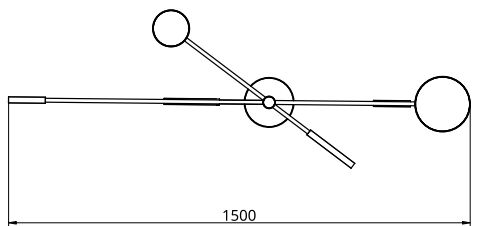

Metal Finish

- Polished Brass
- Black Anodised
- Brushed Brass & Black Anodised
- Brushed Brass
- Silver Anodised
- Burnished Brass & Black Anodised
- Burnished Brass
- Polished Brass & Black Anodised