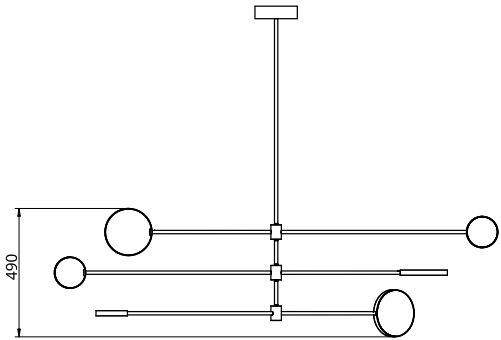

## S23-08

Product Breakdown	Tier 1	800mm OD
	Tier 2	1500mm OD
	Tier 3	800mm OD
Dimensions	OD	1500mm
	Height	565mm
Weight	Brass	6.2kg
	Aluminium	2.8kg
	Mixed	5kg
Light Source	Led Matrix	
	3000k	
	Decorative Lighting Only	
Power	Light Wattage	22.4w
	Driver Wattage	40w
	Voltage	110-130v / 220-240v
	IP20 Rated	
Hanging	We offer a range of hanging options. Including direct attach and fully enclosed ceiling roses. Drop height offered in 50mm increments as standard. Max drop height is 1500mm. Custom drop heights available on request.	
Driver	Supplied with a dimable 24v LED Driver. Driver can be stored within 8m of the light, in a recess being the ceiling or enclosed within a ceiling rose.	
	Driver Dimensions	137 x 81.5 x 31mm
	Ceiling Rose Dimensions	162 x 48mm

## S23-09

Product Breakdown	Tier 1	1500mm OD
	Tier 2	1500mm OD
	Tier 3	1500mm OD
Dimensions	OD	1500mm
	Height	365mm
Weight	Brass	7.2kg
	Aluminium	3.2kg
	Mixed	5.4kg
Light Source	Led Matrix 3000k Decorative Lighting Only	
Power	Light Wattage	22.4w
	Driver Wattage	40w
	Voltage	110-130v / 220-240v
	IP20 Rated	
Hanging	We offer a range of hanging options. Including direct attach and fully enclosed ceiling roses. Drop height offered in 50mm increments as standard. Max drop height is 1500mm. Custom drop heights available on request.	
Driver	Supplied with a dimable 24v LED Driver. Driver can be stored within 8m of the light, in a recess being the ceiling or enclosed within a ceiling rose.	
	Driver Dimensions	137 x 81.5 x 31mm
	Ceiling Rose Dimensions	162 x 48mm