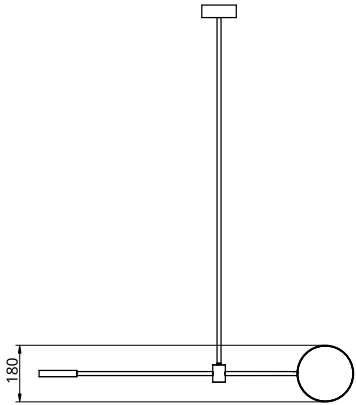

## S23-01

Product Breakdown	Tier1	800mm OD
Dimensions	OD	800mm
	Height	55mm
Weight	Brass	1.8kg
	Aluminium	0.8kg
	Mixed	1.6kg
Light Source	Led Matrix	
	3000k	
	Decorative Lighting Only	
Power	Light Wattage	7.5w
	Driver Wattage	15w
	Voltage	110-130v / 220-240v
	IP20 Rated	
Hanging	We offer a range of hanging options. Including direct attach and fully enclosed ceiling roses. Drop height offered in 50mm increments as standard. Max drop height is 1500mm. Custom drop heights available on request.	
Driver	Supplied with a dimable 24v LED Driver. Driver can be stored within 8m of the light, in a recess being the ceiling or enclosed within a ceiling rose.	
	Driver Dimensions	94 x 40 x 25mm
	Ceiling Rose Dimensions	120 x 39mm

## S23-02

Product Breakdown	Tier1	1000mm OD
Dimensions	OD	1000mm
	Height	55mm
Weight	Brass	2kg
	Aluminium	0.9kg
	Mixed	1.6kg
Light Source	Led Matrix	
	3000k	
	Decorative Lighting Only	
Power	Light Wattage	7.5w
	Driver Wattage	15w
	Voltage	110-130v / 220-240v
	IP20 Rated	
Hanging	We offer a range of hanging options. Including direct attach and fully enclosed ceiling roses. Drop height offered in 50mm increments as standard. Max drop height is 1500mm. Custom drop heights available on request.	
Driver	Supplied with a dimable 24v LED Driver. Driver can be stored within 8m of the light, in a recess being the ceiling or enclosed within a ceiling rose.	
	Driver Dimensions	94 x 40 x 25mm
	Ceiling Rose Dimensions	120 x 39mm