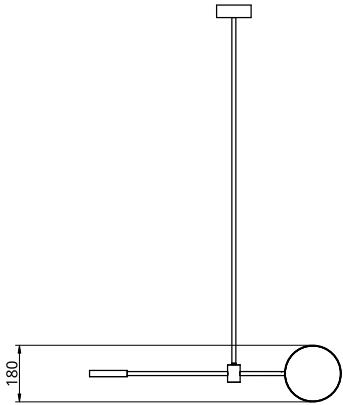

## S23-01

Product Breakdown	Tier1	800mm OD
Dimensions	OD	800mm
	Height	55mm
Weight	Brass	1.8kg
	Aluminium	0.8kg
	Mixed	1.6kg
Light Source	Led Matrix	
	3000k	
	Decorative Lighting Only	
Power	Light Wattage	7.5w
	Driver Wattage	15w
	Voltage	110-130v / 220-240v
	IP20 Rated	
Hanging	We offer a range of hanging options. Including direct attach and fully enclosed ceiling roses. Drop height offered in 50mm increments as standard. Max drop height is 1500mm. Custom drop heights available on request.	
Driver	Supplied with a dimable 24v LED Driver. Driver can be stored within 8m of the light, in a recess being the ceiling or enclosed within a ceiling rose.	
	Driver Dimensions	94 x 40 x 25mm
	Ceiling Rose Dimensions	120 x 39mm

## S23-02

Product Breakdown	Tier1	1000mm OD
Dimensions	OD	1000mm
	Height	55mm
Weight	Brass	2kg
	Aluminium	0.9kg
	Mixed	1.6kg
Light Source	Led Matrix	
	3000k	
	Decorative Lighting Only	
Power	Light Wattage	7.5w
	Driver Wattage	15w
	Voltage	110-130v / 220-240v
	IP20 Rated	
Hanging	We offer a range of hanging options. Including direct attach and fully enclosed ceiling roses. Drop height offered in 50mm increments as standard. Max drop height is 1500mm. Custom drop heights available on request.	
Driver	Supplied with a dimable 24v LED Driver. Driver can be stored within 8m of the light, in a recess being the ceiling or enclosed within a ceiling rose.	
	Driver Dimensions	94 x 40 x 25mm
	Ceiling Rose Dimensions	120 x 39mm