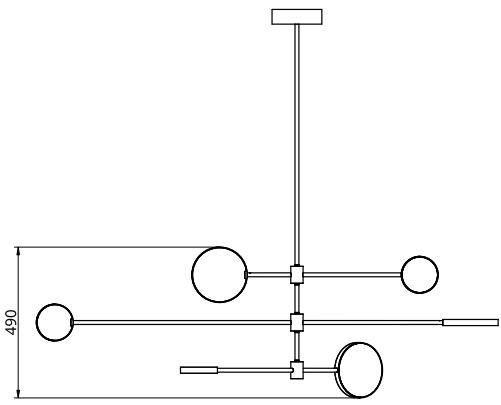

Metal Finish

- Polished Brass
- Black Anodised
- Brushed Brass & Black Anodised
- Brushed Brass
- Silver Anodised
- Burnished Brass & Black Anodised
- Burnished Brass
- Polished Brass & Black Anodised