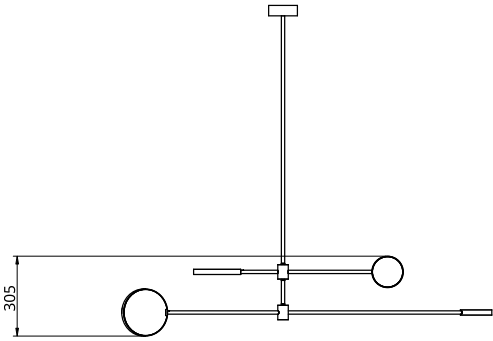

## S23-03

Product Breakdown	Tier1	1500mm OD
Dimensions	OD	1500mm
	Height	55mm
Weight	Brass	2.4kg
	Aluminium	1kg
	Mixed	1.8kg
Light Source	Led Matrix	
	3000k	
	Decorative Lighting Only	
Power	Light Wattage	7.5w
	Driver Wattage	15w
	Voltage	110-130v / 220-240v
	IP20 Rated	
Hanging	We offer a range of hanging options. Including direct attach and fully enclosed ceiling roses. Drop height offered in 50mm increments as standard. Max drop height is 1500mm. Custom drop heights available on request.	
Driver	Supplied with a dimable 24v LED Driver. Driver can be stored within 8m of the light, in a recess being the ceiling or enclosed within a ceiling rose.	
	Driver Dimensions	94 x 40 x 25mm
	Ceiling Rose Dimensions	120 x 39mm

## S23-04

Product Breakdown	Tier 1	800mm OD
	Tier 2	1500mm OD
Dimensions	OD	1500mm
	Height	210mm
Weight	Brass	4.3kg
	Aluminium	1kg
	Mixed	3.4kg
Light Source	Led Matrix 3000k Decorative Lighting Only	
Power	Light Wattage	15w
	Driver Wattage	40w
	Voltage	110-130v / 220-240v
	IP20 Rated	
Hanging	We offer a range of hanging options. Including direct attach and fully enclosed ceiling roses. Drop height offered in 50mm increments as standard. Max drop height is 1500mm. Custom drop heights available on request.	
Driver	Supplied with a dimable 24v LED Driver. Driver can be stored within 8m of the light, in a recess being the ceiling or enclosed within a ceiling rose.	
	Driver Dimensions	137 x 81.5 x 31mm
	Ceiling Rose Dimensions	162 x 48mm