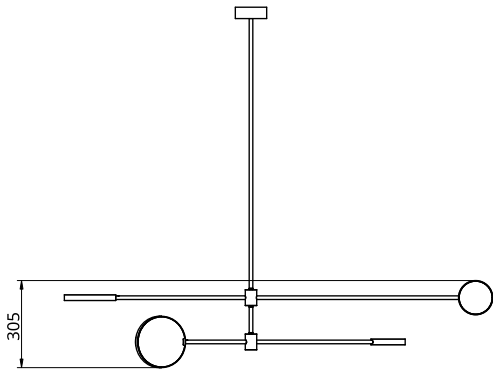

## S23-05

Product Breakdown	Tier 1	1500mm OD
	Tier 2	800mm OD
Dimensions	OD	1500mm
	Height	210mm
Weight	Brass	4.3kg
	Aluminium	1kg
	Mixed	3.4kg
Light Source	Led Matrix	
	3000k	
	Decorative Lighting Only	
Power	Light Wattage	15w
	Driver Wattage	40w
	Voltage	110-130v / 220-240v
	IP20 Rated	
Hanging	We offer a range of hanging options. Including direct attach and fully enclosed ceiling roses. Drop height offered in 50mm increments as standard. Max drop height is 1500mm. Custom drop heights available on request.	
Driver	Supplied with a dimable 24v LED Driver. Driver can be stored within 8m of the light, in a recess being the ceiling or enclosed within a ceiling rose.	
	Driver Dimensions	137 x 81.5 x 31mm
	Ceiling Rose Dimensions	162 x 48mm

## S23-06

Product Breakdown	Tier 1	1500mm OD
	Tier 2	1000mm OD
Dimensions	OD	1500mm
	Height	210mm
Weight	Brass	4.3kg
	Aluminium	1kg
	Mixed	3.4kg
Light Source	Led Matrix	
	3000k	
	Decorative Lighting Only	
Power	Light Wattage	15w
	Driver Wattage	40w
	Voltage	110-130v / 220-240v
	IP20 Rated	
Hanging	We offer a range of hanging options. Including direct attach and fully enclosed ceiling roses. Drop height offered in 50mm increments as standard. Max drop height is 1500mm. Custom drop heights available on request.	
Driver	Supplied with a dimable 24v LED Driver. Driver can be stored within 8m of the light, in a recess being the ceiling or enclosed within a ceiling rose.	
	Driver Dimensions	137 x 81.5 x 31mm
	Ceiling Rose Dimensions	162 x 48mm