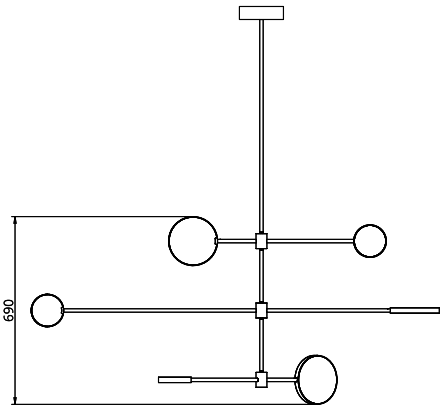

Metal Finish

- Polished Brass
- Black Anodised
- Brushed Brass & Black Anodised
- Brushed Brass
- Silver Anodised
- Burnished Brass & Black Anodised
- Burnished Brass
- Polished Brass & Black Anodised