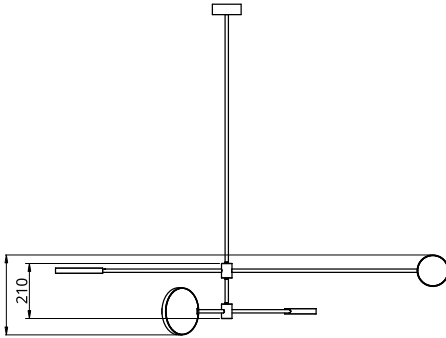

## S23-04

Product Breakdown	Tier 1	800mm OD
	Tier 2	1500mm OD
Dimensions	OD	1500mm
	Height	210mm
Weight	Brass	4.3kg
	Aluminium	1kg
	Mixed	3.4kg
Light Source	Led Matrix 3000k Decorative Lighting Only	
Power	Light Wattage	15w
	Driver Wattage	40w
	Voltage	110-130v / 220-240v
	IP20 Rated	
Hanging	We offer a range of hanging options. Including direct attach and fully enclosed ceiling roses. Drop height offered in 50mm increments as standard. Max drop height is 1500mm. Custom drop heights available on request.	
Driver	Supplied with a dimable 24v LED Driver. Driver can be stored within 8m of the light, in a recess being the ceiling or enclosed within a ceiling rose.	
	Driver Dimensions	137 x 81.5 x 31mm
	Ceiling Rose Dimensions	162 x 48mm

## S23-05

Product Breakdown	Tier 1	1500mm OD
	Tier 2	800mm OD
Dimensions	OD	1500mm
	Height	210mm
Weight	Brass	4.3kg
	Aluminium	1kg
	Mixed	3.4kg
Light Source	Led Matrix	
	3000k	
	Decorative Lighting Only	
Power	Light Wattage	15w
	Driver Wattage	40w
	Voltage	110-130v / 220-240v
	IP20 Rated	
Hanging	We offer a range of hanging options. Including direct attach and fully enclosed ceiling roses. Drop height offered in 50mm increments as standard. Max drop height is 1500mm. Custom drop heights available on request.	
Driver	Supplied with a dimable 24v LED Driver. Driver can be stored within 8m of the light, in a recess being the ceiling or enclosed within a ceiling rose.	
	Driver Dimensions	137 x 81.5 x 31mm
	Ceiling Rose Dimensions	162 x 48mm