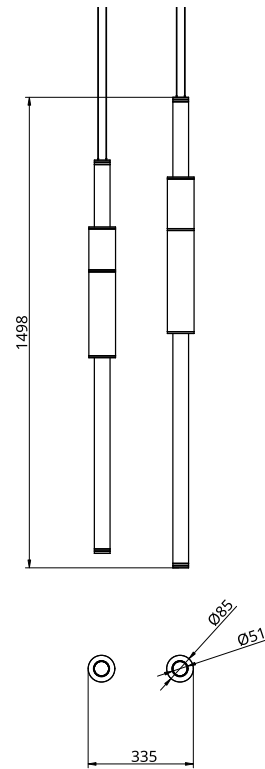

Metal Finish

-  Polished Brass
-  Black Anodised
-  Brushed Brass
-  Silver Anodised
-  Burnished Brass

Stone Finish

-  Black
-  White
-  Green

Empty State

S58-05

Dimensions	Light Pipe One Light Pipe Two	85mm OD x 1250mm 85mm OD x 1250mm
Weight	Brass Aluminium	5.2kg 2.6kg
Light Source	Led Matrix 3000k Decorative Lighting Only	
Power	Light Wattage Driver Wattage Voltage IP20 Rated	45w 90w 110-130v / 220-240v
Hanging	We offer a range of hanging options. Including direct attach and fully enclosed ceiling roses. Light supplied with 1500mm / 3000mm / 6000mm length of cable to be hung and cut to desired length on site.	
Driver	Supplied with a dimable 12v LED Driver. Driver can be stored within 8m of the light, in a recess being the ceiling or enclosed within a ceiling rose.	
	Driver Dimensions	180 x 60 x 35mm

Metal Finish

-  Polished Brass
-  Black Anodised
-  Brushed Brass
-  Silver Anodised
-  Burnished Brass

Stone Finish

-  Black
-  White
-  Green

Empty State

S58-06

Dimensions	Light Pipe One Light Pipe Two	85mm OD x 1500mm 85mm OD x 1500mm
Weight	Brass Aluminium	4.8kg 2.8kg
Light Source	Led Matrix 3000k Decorative Lighting Only	
Power	Light Wattage Driver Wattage Voltage IP20 Rated	54w 90w 110-130v / 220-240v
Hanging	We offer a range of hanging options. Including direct attach and fully enclosed ceiling roses. Light supplied with 1500mm / 3000mm / 6000mm length of cable to be hung and cut to desired length on site.	
Driver	Supplied with a dimable 12v LED Driver. Driver can be stored within 8m of the light, in a recess being the ceiling or enclosed within a ceiling rose.	
	Driver Dimensions	180 x 60 x 35mm