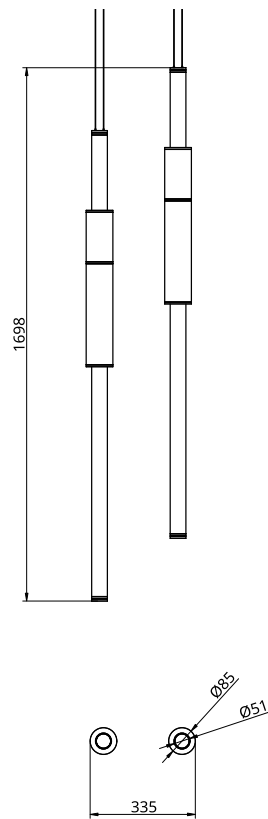

Metal Finish

Stone Finish

Empty State

S58-07

Dimensions	Light Pipe One Light Pipe Two	85mm OD x 1250mm 85mm OD x 1500mm
Weight	Brass Aluminium	5kg 2.7kg
Light Source	Led Matrix 3000k Decorative Lighting Only	
Power	Light Wattage Driver Wattage Voltage IP20 Rated	49.5w 90w 110-130v / 220-240v
Hanging	We offer a range of hanging options. Including direct attach and fully enclosed ceiling roses. Light supplied with 1500mm / 3000mm / 6000mm length of cable to be hung and cut to desired length on site.	
Driver	Supplied with a dimable 12v LED Driver. Driver can be stored within 8m of the light, in a recess being the ceiling or enclosed within a ceiling rose.	
	Driver Dimensions	180 x 60 x 35mm

Metal Finish

-  Polished Brass
-  Black Anodised
-  Brushed Brass
-  Silver Anodised
-  Burnished Brass

Stone Finish

-  Black
-  White
-  Green

Empty State

S58-08

Dimensions	Light Pipe One Light Pipe Two	85mm OD x 1250mm 85mm OD x 1250mm
Weight	Brass Aluminium	5.2kg 2.6kg
Light Source	Led Matrix 3000k Decorative Lighting Only	
Power	Light Wattage Driver Wattage Voltage IP20 Rated	45w 90w 110-130v / 220-240v
Hanging	We offer a range of hanging options. Including direct attach and fully enclosed ceiling roses. Light supplied with 1500mm / 3000mm / 6000mm length of cable to be hung and cut to desired length on site.	
Driver	Supplied with a dimable 12v LED Driver. Driver can be stored within 8m of the light, in a recess being the ceiling or enclosed within a ceiling rose.	
	Driver Dimensions	180 x 60 x 35mm