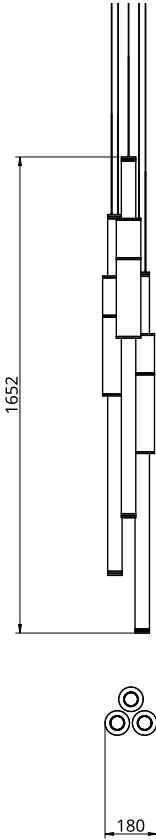

Metal Finish

Stone Finish

- Polished Brass
- Black Anodised
- Brushed Brass
- Silver Anodised
- Burnished Brass

- Black
- White
- Green