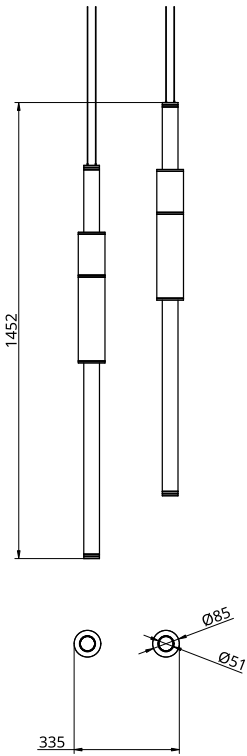

Metal Finish

-  Polished Brass
-  Black Anodised
-  Brushed Brass
-  Silver Anodised
-  Burnished Brass

Stone Finish

-  Black
-  White
-  Green

Empty State

S58-04

Dimensions	OD	85mm
	Height	1250mm
Weight	Brass	2.4kg
	Aluminium	1.4kg
Light Source	Led Matrix	
	3000k	
	Decorative Lighting Only	
Power	Light Wattage	22.5w
	Driver Wattage	40w
	Voltage	110-130v / 220-240v
	IP20 Rated	
Hanging	We offer a range of hanging options. Including direct attach and fully enclosed ceiling roses. Light supplied with 1500mm / 3000mm / 6000mm length of cable to be hung and cut to desired length on site.	
Driver	Supplied with a dimable 12v LED Driver. Driver can be stored within 8m of the light, in a recess being the ceiling or enclosed within a ceiling rose.	
	Driver Dimensions	137 x 81.5 x 31mm

Metal Finish

-  Polished Brass
-  Black Anodised
-  Brushed Brass
-  Silver Anodised
-  Burnished Brass

Stone Finish

-  Black
-  White
-  Green

Empty State

S58-05

Dimensions	Light Pipe One Light Pipe Two	85mm OD x 1250mm 85mm OD x 1250mm
Weight	Brass Aluminium	5.2kg 2.6kg
Light Source	Led Matrix 3000k Decorative Lighting Only	
Power	Light Wattage Driver Wattage Voltage IP20 Rated	45w 90w 110-130v / 220-240v
Hanging	We offer a range of hanging options. Including direct attach and fully enclosed ceiling roses. Light supplied with 1500mm / 3000mm / 6000mm length of cable to be hung and cut to desired length on site.	
Driver	Supplied with a dimable 12v LED Driver. Driver can be stored within 8m of the light, in a recess being the ceiling or enclosed within a ceiling rose.	
	Driver Dimensions	180 x 60 x 35mm