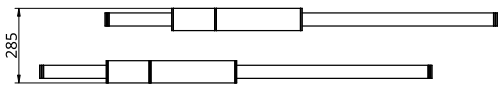

Metal Finish

-  Polished Brass
-  Black Anodised
-  Brushed Brass
-  Silver Anodised
-  Burnished Brass

Stone Finish

-  Black
-  White
-  Green

Empty State

S58-09

Dimensions	Light Pipe One Light Pipe Two	85mm OD x 1500mm 85mm OD x 1500mm
Weight	Brass Aluminium	4.8kg 2.8kg
Light Source	Led Matrix 3000k Decorative Lighting Only	
Power	Light Wattage Driver Wattage Voltage IP20 Rated	54w 90w 110-130v / 220-240v
Hanging	We offer a range of hanging options. Including direct attach and fully enclosed ceiling roses. Light supplied with 1500mm / 3000mm / 6000mm length of cable to be hung and cut to desired length on site.	
Driver	Supplied with a dimable 12v LED Driver. Driver can be stored within 8m of the light, in a recess being the ceiling or enclosed within a ceiling rose.	
	Driver Dimensions	180 x 60 x 35mm

Metal Finish

-  Polished Brass
-  Black Anodised
-  Brushed Brass
-  Silver Anodised
-  Burnished Brass

Stone Finish

-  Black
-  White
-  Green

Empty State

S58-10

Dimensions	Light Pipe One Light Pipe Two	85mm OD x 1500mm 85mm OD x 1250mm
Weight	Brass Aluminium	5kg 2.7kg
Light Source	Led Matrix 3000k Decorative Lighting Only	
Power	Light Wattage Driver Wattage Voltage IP20 Rated	49.5w 90w 110-130v / 220-240v
Hanging	We offer a range of hanging options. Including direct attach and fully enclosed ceiling roses. Light supplied with 1500mm / 3000mm / 6000mm length of cable to be hung and cut to desired length on site.	
Driver	Supplied with a dimable 12v LED Driver. Driver can be stored within 8m of the light, in a recess being the ceiling or enclosed within a ceiling rose.	
	Driver Dimensions	180 x 60 x 35mm