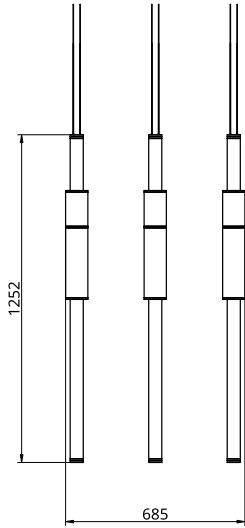

Metal Finish

-  Polished Brass
-  Brushed Brass
-  Burnished Brass
-  Black Anodised
-  Silver Anodised

Stone Finish

-  Black
-  White
-  Green

Empty State

S58-13

Dimensions	3 x Light Pipe 4 x Light Pipe	85mm OD X 1250mm 85mm OD x 1500mm
Weight	Brass Aluminium	17.6kg 9.5kg
Light Source	Led Matrix 3000k Decorative Lighting Only	
Power	Light Wattage Driver Wattage Voltage IP20 Rated	175.5w 96w (Two supplied) 110-130v / 220-240v
Hanging	We offer a range of hanging options. Including direct attach and fully enclosed ceiling roses. Light supplied with 1500mm / 3000mm / 6000mm length of cable to be hung and cut to desired length on site.	
Driver	Supplied with a dimable 12v LED Driver. Driver can be stored within 8m of the light, in a recess being the ceiling or enclosed within a ceiling rose.	

Metal Finish

Stone Finish

-  Polished Brass
-  Black Anodised
-  Brushed Brass
-  Silver Anodised
-  Burnished Brass

-  Black
-  White
-  Green

Empty State

S58-14

Dimensions	3 x Light Pipe	85mm OD X 1250mm
Weight	Brass	7.2kg
	Aluminium	3.9kg
Light Source	Led Matrix 3000k Decorative Lighting Only	
Power	Light Wattage	67.5w
	Driver Wattage	90w
	Voltage	110-130v / 220-240v
	IP20 Rated	
Hanging	We offer a range of hanging options. Including direct attach and fully enclosed ceiling roses. Light supplied with 1500mm / 3000mm / 6000mm length of cable to be hung and cut to desired length on site.	
Driver	Supplied with a dimable 12v LED Driver. Driver can be stored within 8m of the light, in a recess being the ceiling or enclosed within a ceiling rose.	
	Driver Dimensions	180 x 60 x 35mm