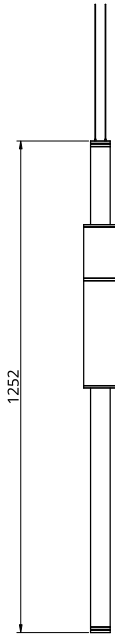

Empty State

S58-01

Dimensions	OD	85mm
	Height	1500mm
Weight	Brass	2.6kg
	Aluminium	1.4kg
Light Source	Led Matrix	
	3000k	
	Decorative Lighting Only	
Power	Light Wattage	27w
	Driver Wattage	40w
	Voltage	110-130v / 220-240v
	IP20 Rated	
Hanging	We offer a range of hanging options. Including direct attach and fully enclosed ceiling roses. Light supplied with 1500mm / 3000mm / 6000mm length of cable to be hung and cut to desired length on site.	
Driver	Supplied with a dimable 12v LED Driver. Driver can be stored within 8m of the light, in a recess being the ceiling or enclosed within a ceiling rose.	
	Driver Dimensions	137 x 81.5 x 31mm

Metal Finish

Stone Finish

-  Polished Brass
-  Black Anodised
-  Brushed Brass
-  Silver Anodised
-  Burnished Brass

-  Black
-  White
-  Green

Empty State

S58-02

Dimensions	OD	85mm
	Height	1250mm
Weight	Brass	2.4kg
	Aluminium	1.3kg
Light Source	Led Matrix	
	3000k	
	Decorative Lighting Only	
Power	Light Wattage	22.5w
	Driver Wattage	40w
	Voltage	110-130v / 220-240v
	IP20 Rated	
Hanging	We offer a range of hanging options. Including direct attach and fully enclosed ceiling roses. Light supplied with 1500mm / 3000mm / 6000mm length of cable to be hung and cut to desired length on site.	
Driver	Supplied with a dimable 12v LED Driver. Driver can be stored within 8m of the light, in a recess being the ceiling or enclosed within a ceiling rose.	
	Driver Dimensions	137 x 81.5 x 31mm