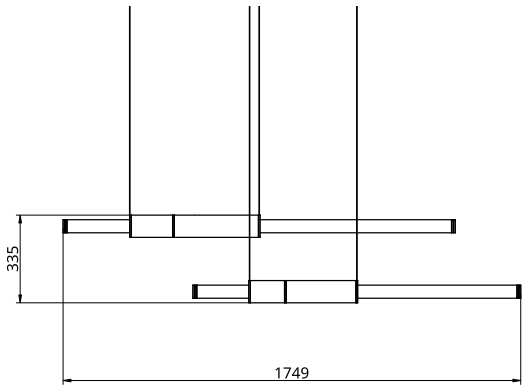

Metal Finish

-  Polished Brass
-  Black Anodised
-  Brushed Brass
-  Silver Anodised
-  Burnished Brass

Stone Finish

-  Black
-  White
-  Green

Empty State

S58-10

Dimensions	Light Pipe One Light Pipe Two	85mm OD x 1500mm 85mm OD x 1250mm
Weight	Brass Aluminium	5kg 2.7kg
Light Source	Led Matrix 3000k Decorative Lighting Only	
Power	Light Wattage Driver Wattage Voltage IP20 Rated	49.5w 90w 110-130v / 220-240v
Hanging	We offer a range of hanging options. Including direct attach and fully enclosed ceiling roses. Light supplied with 1500mm / 3000mm / 6000mm length of cable to be hung and cut to desired length on site.	
Driver	Supplied with a dimable 12v LED Driver. Driver can be stored within 8m of the light, in a recess being the ceiling or enclosed within a ceiling rose.	
	Driver Dimensions	180 x 60 x 35mm

Metal Finish

-  Polished Brass
-  Black Anodised
-  Brushed Brass
-  Silver Anodised
-  Burnished Brass

Stone Finish

-  Black
-  White
-  Green

Empty State

S58-11

Dimensions	1 x Light Pipe 2 x Light Pipe	85mm OD X 1250mm 85mm OD x 1500mm
Weight	Brass Aluminium	7.6kg 4.1kg
Light Source	Led Matrix 3000k Decorative Lighting Only	
Power	Light Wattage Driver Wattage Voltage IP20 Rated	76.5w 90w 110-130v / 220-240v
Hanging	We offer a range of hanging options. Including direct attach and fully enclosed ceiling roses. Light supplied with 1500mm / 3000mm / 6000mm length of cable to be hung and cut to desired length on site.	
Driver	Supplied with a dimable 12v LED Driver. Driver can be stored within 8m of the light, in a recess being the ceiling or enclosed within a ceiling rose.	
	Driver Dimensions	180 x 60 x 35mm