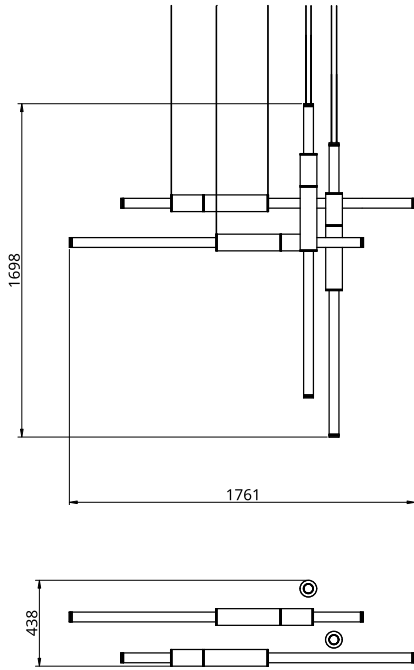

Metal Finish

Stone Finish

-  Polished Brass
-  Black Anodised
-  Brushed Brass
-  Silver Anodised
-  Burnished Brass

-  Black
-  White
-  Green

Empty State

S58-17

Dimensions	5 x Light Pipe OD Height	85mm OD X 1250mm 239mm 2052mm
Weight	Brass Aluminium	12kg 6.5kg
Light Source	Led Matrix 3000k Decorative Lighting Only	
Power	Light Wattage Driver Wattage Voltage IP20 Rated	126w 96w (Two supplied) 110-130v / 220-240v
Hanging	We offer a range of hanging options. Including direct attach and fully enclosed ceiling roses. Light supplied with 1500mm / 3000mm / 6000mm length of cable to be hung and cut to desired length on site.	
Driver	Supplied with a dimable 12v LED Driver. Driver can be stored within 8m of the light, in a recess being the ceiling or enclosed within a ceiling rose.	

Metal Finish

Stone Finish

-  Polished Brass
-  Black Anodised
-  Brushed Brass
-  Silver Anodised
-  Burnished Brass

-  Black
-  White
-  Green

Empty State

S58-18

Dimensions	4 x Light Pipe	85mm OD x 1500mm
Weight	Brass	10.4kg
	Aluminium	5.6kg
Light Source	Led Matrix 3000k Decorative Lighting Only	
Power	Light Wattage	108w
	Driver Wattage	96w (Two supplied)
	Voltage	110-130v / 220-240v
	IP20 Rated	
Hanging	We offer a range of hanging options. Including direct attach and fully enclosed ceiling roses. Light supplied with 1500mm / 3000mm / 6000mm length of cable to be hung and cut to desired length on site.	
Driver	Supplied with a dimable 12v LED Driver. Driver can be stored within 8m of the light, in a recess being the ceiling or enclosed within a ceiling rose.	