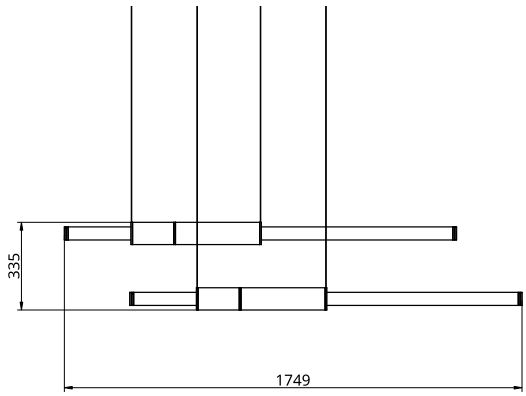

Metal Finish

-  Polished Brass
-  Black Anodised
-  Brushed Brass
-  Silver Anodised
-  Burnished Brass

Stone Finish

-  Black
-  White
-  Green

Empty State

S58-09

Dimensions	Light Pipe One Light Pipe Two	85mm OD x 1500mm 85mm OD x 1500mm
Weight	Brass Aluminium	4.8kg 2.8kg
Light Source	Led Matrix 3000k Decorative Lighting Only	
Power	Light Wattage Driver Wattage Voltage IP20 Rated	54w 90w 110-130v / 220-240v
Hanging	We offer a range of hanging options. Including direct attach and fully enclosed ceiling roses. Light supplied with 1500mm / 3000mm / 6000mm length of cable to be hung and cut to desired length on site.	
Driver	Supplied with a dimable 12v LED Driver. Driver can be stored within 8m of the light, in a recess being the ceiling or enclosed within a ceiling rose.	
	Driver Dimensions	180 x 60 x 35mm

Metal Finish

-  Polished Brass
-  Black Anodised
-  Brushed Brass
-  Silver Anodised
-  Burnished Brass

Stone Finish

-  Black
-  White
-  Green

Empty State

S58-10

Dimensions	Light Pipe One Light Pipe Two	85mm OD x 1500mm 85mm OD x 1250mm
Weight	Brass Aluminium	5kg 2.7kg
Light Source	Led Matrix 3000k Decorative Lighting Only	
Power	Light Wattage Driver Wattage Voltage IP20 Rated	49.5w 90w 110-130v / 220-240v
Hanging	We offer a range of hanging options. Including direct attach and fully enclosed ceiling roses. Light supplied with 1500mm / 3000mm / 6000mm length of cable to be hung and cut to desired length on site.	
Driver	Supplied with a dimable 12v LED Driver. Driver can be stored within 8m of the light, in a recess being the ceiling or enclosed within a ceiling rose.	
	Driver Dimensions	180 x 60 x 35mm