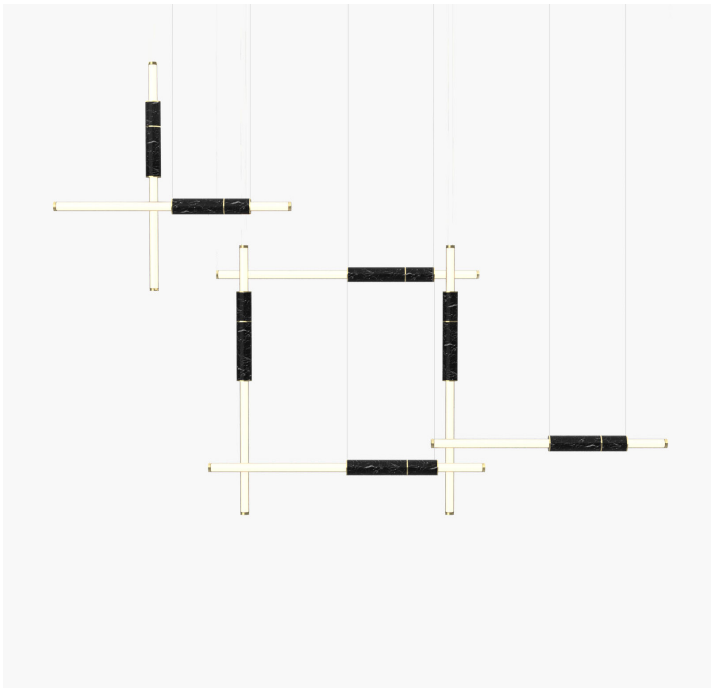

Metal Finish

-  Polished Brass
-  Black Anodised
-  Brushed Brass
-  Silver Anodised
-  Burnished Brass

Stone Finish

-  Black
-  White
-  Green

Empty State

S58-12

Dimensions	2x Light Pipe 3x Light Pipe	85mm OD X 1250mm 85mm OD x 1500mm
Weight	Brass Aluminium	12.6kg 6.8kg
Light Source	Led Matrix 3000k Decorative Lighting Only	
Power	Light Wattage Driver Wattage Voltage IP20 Rated	126w 96w (Two supplied) 110-130v / 220-240v
Hanging	We offer a range of hanging options. Including direct attach and fully enclosed ceiling roses. Light supplied with 1500mm / 3000mm / 6000mm length of cable to be hung and cut to desired length on site.	
Driver	Supplied with a dimable 12v LED Driver. Driver can be stored within 8m of the light, in a recess being the ceiling or enclosed within a ceiling rose.	

Metal Finish

-  Polished Brass
-  Brushed Brass
-  Burnished Brass
-  Black Anodised
-  Silver Anodised

Stone Finish

-  Black
-  White
-  Green

Empty State

S58-13

Dimensions	3 x Light Pipe 4 x Light Pipe	85mm OD X 1250mm 85mm OD x 1500mm
Weight	Brass Aluminium	17.6kg 9.5kg
Light Source	Led Matrix 3000k Decorative Lighting Only	
Power	Light Wattage Driver Wattage Voltage IP20 Rated	175.5w 96w (Two supplied) 110-130v / 220-240v
Hanging	We offer a range of hanging options. Including direct attach and fully enclosed ceiling roses. Light supplied with 1500mm / 3000mm / 6000mm length of cable to be hung and cut to desired length on site.	
Driver	Supplied with a dimable 12v LED Driver. Driver can be stored within 8m of the light, in a recess being the ceiling or enclosed within a ceiling rose.	