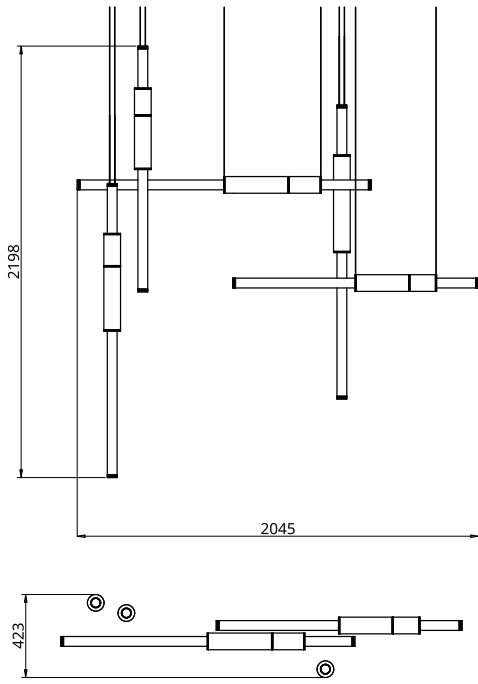

Metal Finish

-  Polished Brass
-  Black Anodised
-  Brushed Brass
-  Silver Anodised
-  Burnished Brass

Stone Finish

-  Black
-  White
-  Green

Empty State

S58-12

Dimensions	2x Light Pipe 3x Light Pipe	85mm OD X 1250mm 85mm OD x 1500mm
Weight	Brass Aluminium	12.6kg 6.8kg
Light Source	Led Matrix 3000k Decorative Lighting Only	
Power	Light Wattage Driver Wattage Voltage IP20 Rated	126w 96w (Two supplied) 110-130v / 220-240v
Hanging	We offer a range of hanging options. Including direct attach and fully enclosed ceiling roses. Light supplied with 1500mm / 3000mm / 6000mm length of cable to be hung and cut to desired length on site.	
Driver	Supplied with a dimable 12v LED Driver. Driver can be stored within 8m of the light, in a recess being the ceiling or enclosed within a ceiling rose.	

Metal Finish

-  Polished Brass
-  Brushed Brass
-  Burnished Brass
-  Black Anodised
-  Silver Anodised

Stone Finish

-  Black
-  White
-  Green

Empty State

S58-13

Dimensions	3 x Light Pipe 4 x Light Pipe	85mm OD X 1250mm 85mm OD x 1500mm
Weight	Brass Aluminium	17.6kg 9.5kg
Light Source	Led Matrix 3000k Decorative Lighting Only	
Power	Light Wattage Driver Wattage Voltage IP20 Rated	175.5w 96w (Two supplied) 110-130v / 220-240v
Hanging	We offer a range of hanging options. Including direct attach and fully enclosed ceiling roses. Light supplied with 1500mm / 3000mm / 6000mm length of cable to be hung and cut to desired length on site.	
Driver	Supplied with a dimable 12v LED Driver. Driver can be stored within 8m of the light, in a recess being the ceiling or enclosed within a ceiling rose.	