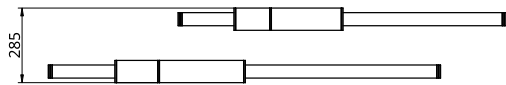

Metal Finish

-  Polished Brass
-  Black Anodised
-  Brushed Brass
-  Silver Anodised
-  Burnished Brass

Stone Finish

-  Black
-  White
-  Green

Empty State

S58-10

Dimensions	Light Pipe One Light Pipe Two	85mm OD x 1500mm 85mm OD x 1250mm
Weight	Brass Aluminium	5kg 2.7kg
Light Source	Led Matrix 3000k Decorative Lighting Only	
Power	Light Wattage Driver Wattage Voltage IP20 Rated	49.5w 90w 110-130v / 220-240v
Hanging	We offer a range of hanging options. Including direct attach and fully enclosed ceiling roses. Light supplied with 1500mm / 3000mm / 6000mm length of cable to be hung and cut to desired length on site.	
Driver	Supplied with a dimable 12v LED Driver. Driver can be stored within 8m of the light, in a recess being the ceiling or enclosed within a ceiling rose.	
	Driver Dimensions	180 x 60 x 35mm

Metal Finish

-  Polished Brass
-  Black Anodised
-  Brushed Brass
-  Silver Anodised
-  Burnished Brass

Stone Finish

-  Black
-  White
-  Green

Empty State

S58-11

Dimensions	1 x Light Pipe 2 x Light Pipe	85mm OD X 1250mm 85mm OD x 1500mm
Weight	Brass Aluminium	7.6kg 4.1kg
Light Source	Led Matrix 3000k Decorative Lighting Only	
Power	Light Wattage Driver Wattage Voltage IP20 Rated	76.5w 90w 110-130v / 220-240v
Hanging	We offer a range of hanging options. Including direct attach and fully enclosed ceiling roses. Light supplied with 1500mm / 3000mm / 6000mm length of cable to be hung and cut to desired length on site.	
Driver	Supplied with a dimable 12v LED Driver. Driver can be stored within 8m of the light, in a recess being the ceiling or enclosed within a ceiling rose.	
	Driver Dimensions	180 x 60 x 35mm