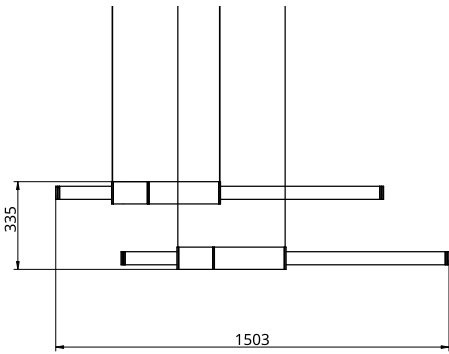

Metal Finish

-  Polished Brass
-  Black Anodised
-  Brushed Brass
-  Silver Anodised
-  Burnished Brass

Stone Finish

-  Black
-  White
-  Green

Empty State

S58-08

Dimensions	Light Pipe One Light Pipe Two	85mm OD x 1250mm 85mm OD x 1250mm
Weight	Brass Aluminium	5.2kg 2.6kg
Light Source	Led Matrix 3000k Decorative Lighting Only	
Power	Light Wattage Driver Wattage Voltage IP20 Rated	45w 90w 110-130v / 220-240v
Hanging	We offer a range of hanging options. Including direct attach and fully enclosed ceiling roses. Light supplied with 1500mm / 3000mm / 6000mm length of cable to be hung and cut to desired length on site.	
Driver	Supplied with a dimable 12v LED Driver. Driver can be stored within 8m of the light, in a recess being the ceiling or enclosed within a ceiling rose.	
	Driver Dimensions	180 x 60 x 35mm

Metal Finish

-  Polished Brass
-  Black Anodised
-  Brushed Brass
-  Silver Anodised
-  Burnished Brass

Stone Finish

-  Black
-  White
-  Green

Empty State

S58-09

Dimensions	Light Pipe One Light Pipe Two	85mm OD x 1500mm 85mm OD x 1500mm
Weight	Brass Aluminium	4.8kg 2.8kg
Light Source	Led Matrix 3000k Decorative Lighting Only	
Power	Light Wattage Driver Wattage Voltage IP20 Rated	54w 90w 110-130v / 220-240v
Hanging	We offer a range of hanging options. Including direct attach and fully enclosed ceiling roses. Light supplied with 1500mm / 3000mm / 6000mm length of cable to be hung and cut to desired length on site.	
Driver	Supplied with a dimable 12v LED Driver. Driver can be stored within 8m of the light, in a recess being the ceiling or enclosed within a ceiling rose.	
	Driver Dimensions	180 x 60 x 35mm