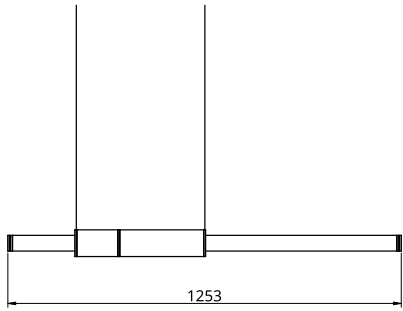

Metal Finish

-  Polished Brass
-  Black Anodised
-  Brushed Brass
-  Silver Anodised
-  Burnished Brass

Stone Finish

-  Black
-  White
-  Green

Empty State

S58-04

Dimensions	OD	85mm
	Height	1250mm
Weight	Brass	2.4kg
	Aluminium	1.4kg
Light Source	Led Matrix	
	3000k	
	Decorative Lighting Only	
Power	Light Wattage	22.5w
	Driver Wattage	40w
	Voltage	110-130v / 220-240v
	IP20 Rated	
Hanging	We offer a range of hanging options. Including direct attach and fully enclosed ceiling roses. Light supplied with 1500mm / 3000mm / 6000mm length of cable to be hung and cut to desired length on site.	
Driver	Supplied with a dimable 12v LED Driver. Driver can be stored within 8m of the light, in a recess being the ceiling or enclosed within a ceiling rose.	
	Driver Dimensions	137 x 81.5 x 31mm

Metal Finish

-  Polished Brass
-  Black Anodised
-  Brushed Brass
-  Silver Anodised
-  Burnished Brass

Stone Finish

-  Black
-  White
-  Green

Empty State

S58-05

Dimensions	Light Pipe One Light Pipe Two	85mm OD x 1250mm 85mm OD x 1250mm
Weight	Brass Aluminium	5.2kg 2.6kg
Light Source	Led Matrix 3000k Decorative Lighting Only	
Power	Light Wattage Driver Wattage Voltage IP20 Rated	45w 90w 110-130v / 220-240v
Hanging	We offer a range of hanging options. Including direct attach and fully enclosed ceiling roses. Light supplied with 1500mm / 3000mm / 6000mm length of cable to be hung and cut to desired length on site.	
Driver	Supplied with a dimable 12v LED Driver. Driver can be stored within 8m of the light, in a recess being the ceiling or enclosed within a ceiling rose.	
	Driver Dimensions	180 x 60 x 35mm