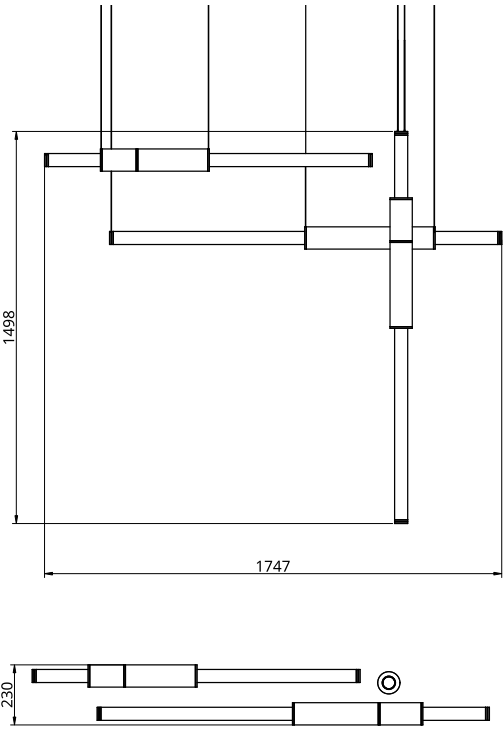

Metal Finish

-  Polished Brass
-  Black Anodised
-  Brushed Brass
-  Silver Anodised
-  Burnished Brass

Stone Finish

-  Black
-  White
-  Green

Empty State

S58-10

Dimensions	Light Pipe One Light Pipe Two	85mm OD x 1500mm 85mm OD x 1250mm
Weight	Brass Aluminium	5kg 2.7kg
Light Source	Led Matrix 3000k Decorative Lighting Only	
Power	Light Wattage Driver Wattage Voltage IP20 Rated	49.5w 90w 110-130v / 220-240v
Hanging	We offer a range of hanging options. Including direct attach and fully enclosed ceiling roses. Light supplied with 1500mm / 3000mm / 6000mm length of cable to be hung and cut to desired length on site.	
Driver	Supplied with a dimable 12v LED Driver. Driver can be stored within 8m of the light, in a recess being the ceiling or enclosed within a ceiling rose.	
	Driver Dimensions	180 x 60 x 35mm

Metal Finish

-  Polished Brass
-  Black Anodised
-  Brushed Brass
-  Silver Anodised
-  Burnished Brass

Stone Finish

-  Black
-  White
-  Green

Empty State

S58-11

Dimensions	1 x Light Pipe 2 x Light Pipe	85mm OD X 1250mm 85mm OD x 1500mm
Weight	Brass Aluminium	7.6kg 4.1kg
Light Source	Led Matrix 3000k Decorative Lighting Only	
Power	Light Wattage Driver Wattage Voltage IP20 Rated	76.5w 90w 110-130v / 220-240v
Hanging	We offer a range of hanging options. Including direct attach and fully enclosed ceiling roses. Light supplied with 1500mm / 3000mm / 6000mm length of cable to be hung and cut to desired length on site.	
Driver	Supplied with a dimable 12v LED Driver. Driver can be stored within 8m of the light, in a recess being the ceiling or enclosed within a ceiling rose.	
	Driver Dimensions	180 x 60 x 35mm