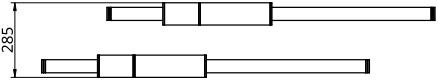

Metal Finish

-  Polished Brass
-  Black Anodised
-  Brushed Brass
-  Silver Anodised
-  Burnished Brass

Stone Finish

-  Black
-  White
-  Green

Empty State

S58-08

Dimensions	Light Pipe One Light Pipe Two	85mm OD x 1250mm 85mm OD x 1250mm
Weight	Brass Aluminium	5.2kg 2.6kg
Light Source	Led Matrix 3000k Decorative Lighting Only	
Power	Light Wattage Driver Wattage Voltage IP20 Rated	45w 90w 110-130v / 220-240v
Hanging	We offer a range of hanging options. Including direct attach and fully enclosed ceiling roses. Light supplied with 1500mm / 3000mm / 6000mm length of cable to be hung and cut to desired length on site.	
Driver	Supplied with a dimable 12v LED Driver. Driver can be stored within 8m of the light, in a recess being the ceiling or enclosed within a ceiling rose.	
	Driver Dimensions	180 x 60 x 35mm

Metal Finish

-  Polished Brass
-  Black Anodised
-  Brushed Brass
-  Silver Anodised
-  Burnished Brass

Stone Finish

-  Black
-  White
-  Green

Empty State

S58-09

Dimensions	Light Pipe One Light Pipe Two	85mm OD x 1500mm 85mm OD x 1500mm
Weight	Brass Aluminium	4.8kg 2.8kg
Light Source	Led Matrix 3000k Decorative Lighting Only	
Power	Light Wattage Driver Wattage Voltage IP20 Rated	54w 90w 110-130v / 220-240v
Hanging	We offer a range of hanging options. Including direct attach and fully enclosed ceiling roses. Light supplied with 1500mm / 3000mm / 6000mm length of cable to be hung and cut to desired length on site.	
Driver	Supplied with a dimable 12v LED Driver. Driver can be stored within 8m of the light, in a recess being the ceiling or enclosed within a ceiling rose.	
	Driver Dimensions	180 x 60 x 35mm