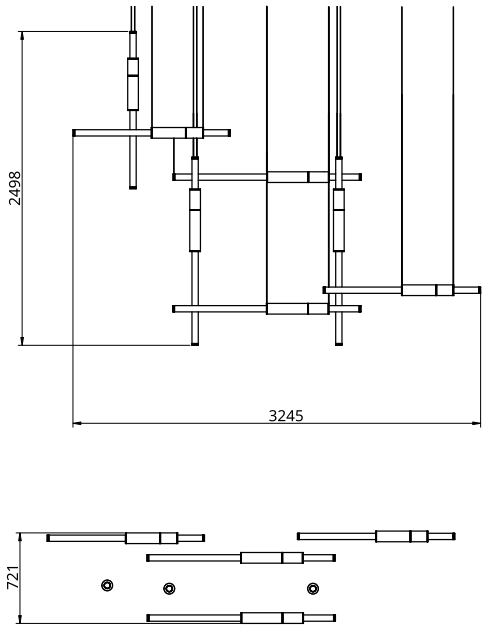

Metal Finish

-  Polished Brass
-  Brushed Brass
-  Burnished Brass
-  Black Anodised
-  Silver Anodised

Stone Finish

-  Black
-  White
-  Green

Empty State

S58-13

Dimensions	3 x Light Pipe 4 x Light Pipe	85mm OD X 1250mm 85mm OD x 1500mm
Weight	Brass Aluminium	17.6kg 9.5kg
Light Source	Led Matrix 3000k Decorative Lighting Only	
Power	Light Wattage Driver Wattage Voltage IP20 Rated	175.5w 96w (Two supplied) 110-130v / 220-240v
Hanging	We offer a range of hanging options. Including direct attach and fully enclosed ceiling roses. Light supplied with 1500mm / 3000mm / 6000mm length of cable to be hung and cut to desired length on site.	
Driver	Supplied with a dimable 12v LED Driver. Driver can be stored within 8m of the light, in a recess being the ceiling or enclosed within a ceiling rose.	

Metal Finish

Stone Finish

-  Polished Brass
-  Black Anodised
-  Brushed Brass
-  Silver Anodised
-  Burnished Brass

-  Black
-  White
-  Green

Empty State

S58-14

Dimensions	3 x Light Pipe	85mm OD X 1250mm
Weight	Brass	7.2kg
	Aluminium	3.9kg
Light Source	Led Matrix 3000k Decorative Lighting Only	
Power	Light Wattage	67.5w
	Driver Wattage	90w
	Voltage	110-130v / 220-240v
	IP20 Rated	
Hanging	We offer a range of hanging options. Including direct attach and fully enclosed ceiling roses. Light supplied with 1500mm / 3000mm / 6000mm length of cable to be hung and cut to desired length on site.	
Driver	Supplied with a dimable 12v LED Driver. Driver can be stored within 8m of the light, in a recess being the ceiling or enclosed within a ceiling rose.	
	Driver Dimensions	180 x 60 x 35mm