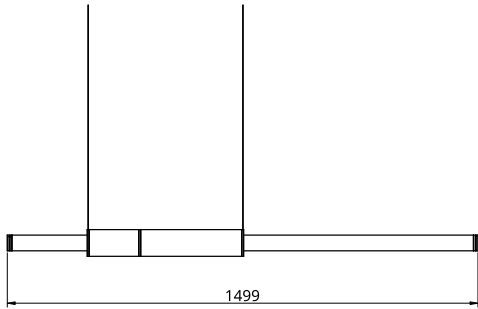

Metal Finish

-  Polished Brass
-  Black Anodised
-  Brushed Brass
-  Silver Anodised
-  Burnished Brass

Stone Finish

-  Black
-  White
-  Green

Empty State

S58-03

Dimensions	OD	85mm
	Height	1500mm
Weight	Brass	2.6kg
	Aluminium	1.4kg
Light Source	Led Matrix	
	3000k	
	Decorative Lighting Only	
Power	Light Wattage	27w
	Driver Wattage	40w
	Voltage	110-130v / 220-240v
	IP20 Rated	
Hanging	We offer a range of hanging options. Including direct attach and fully enclosed ceiling roses. Light supplied with 1500mm / 3000mm / 6000mm length of cable to be hung and cut to desired length on site.	
Driver	Supplied with a dimable 12v LED Driver. Driver can be stored within 8m of the light, in a recess being the ceiling or enclosed within a ceiling rose.	
	Driver Dimensions	137 x 81.5 x 31mm

Metal Finish

-  Polished Brass
-  Black Anodised
-  Brushed Brass
-  Silver Anodised
-  Burnished Brass

Stone Finish

-  Black
-  White
-  Green

Empty State

S58-04

Dimensions	OD	85mm
	Height	1250mm
Weight	Brass	2.4kg
	Aluminium	1.4kg
Light Source	Led Matrix	
	3000k	
	Decorative Lighting Only	
Power	Light Wattage	22.5w
	Driver Wattage	40w
	Voltage	110-130v / 220-240v
	IP20 Rated	
Hanging	We offer a range of hanging options. Including direct attach and fully enclosed ceiling roses. Light supplied with 1500mm / 3000mm / 6000mm length of cable to be hung and cut to desired length on site.	
Driver	Supplied with a dimable 12v LED Driver. Driver can be stored within 8m of the light, in a recess being the ceiling or enclosed within a ceiling rose.	
	Driver Dimensions	137 x 81.5 x 31mm