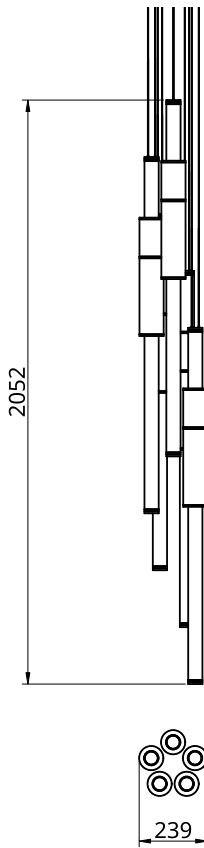

Metal Finish

Stone Finish

- Polished Brass
- Black Anodised
- Brushed Brass
- Silver Anodised
- Burnished Brass

- Black
- White
- Green