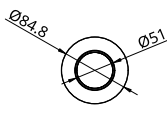

Empty State

S58-01

Dimensions	OD	85mm
	Height	1500mm
Weight	Brass	2.6kg
	Aluminium	1.4kg
Light Source	Led Matrix	
	3000k	
	Decorative Lighting Only	
Power	Light Wattage	27w
	Driver Wattage	40w
	Voltage	110-130v / 220-240v
	IP20 Rated	
Hanging	We offer a range of hanging options. Including direct attach and fully enclosed ceiling roses. Light supplied with 1500mm / 3000mm / 6000mm length of cable to be hung and cut to desired length on site.	
Driver	Supplied with a dimable 12v LED Driver. Driver can be stored within 8m of the light, in a recess being the ceiling or enclosed within a ceiling rose.	
	Driver Dimensions	137 x 81.5 x 31mm

Metal Finish

Stone Finish

-  Polished Brass
-  Black Anodised
-  Brushed Brass
-  Silver Anodised
-  Burnished Brass

-  Black
-  White
-  Green

Empty State

S58-02

Dimensions	OD	85mm
	Height	1250mm
Weight	Brass	2.4kg
	Aluminium	1.3kg
Light Source	Led Matrix	
	3000k	
	Decorative Lighting Only	
Power	Light Wattage	22.5w
	Driver Wattage	40w
	Voltage	110-130v / 220-240v
	IP20 Rated	
Hanging	We offer a range of hanging options. Including direct attach and fully enclosed ceiling roses. Light supplied with 1500mm / 3000mm / 6000mm length of cable to be hung and cut to desired length on site.	
Driver	Supplied with a dimable 12v LED Driver. Driver can be stored within 8m of the light, in a recess being the ceiling or enclosed within a ceiling rose.	
	Driver Dimensions	137 x 81.5 x 31mm