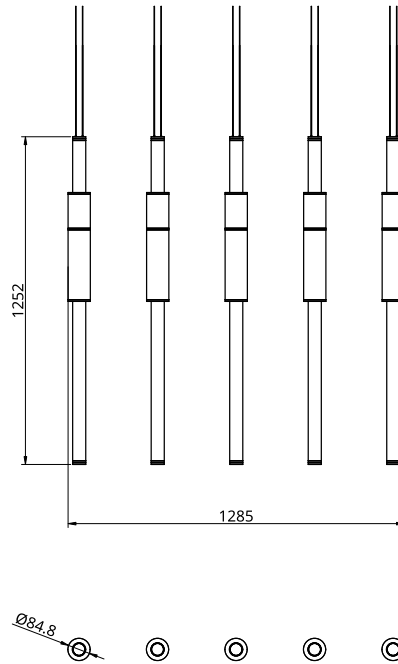

Metal Finish

-  Polished Brass
-  Black Anodised
-  Brushed Brass
-  Silver Anodised
-  Burnished Brass

Stone Finish

-  Black
-  White
-  Green

Empty State

S58-15

Dimensions	5 x Light Pipe	85mm OD X 1250mm
Weight	Brass Aluminium	12kg 6.5kg
Light Source	Led Matrix 3000k Decorative Lighting Only	
Power	Light Wattage Driver Wattage Voltage IP20 Rated	112.5w 96w (Two supplied) 110-130v / 220-240v
Hanging	We offer a range of hanging options. Including direct attach and fully enclosed ceiling roses. Light supplied with 1500mm / 3000mm / 6000mm length of cable to be hung and cut to desired length on site.	
Driver	Supplied with a dimable 12v LED Driver. Driver can be stored within 8m of the light, in a recess being the ceiling or enclosed within a ceiling rose.	

Metal Finish

-  Polished Brass
-  Black Anodised
-  Brushed Brass
-  Silver Anodised
-  Burnished Brass

Stone Finish

-  Black
-  White
-  Green

Empty State

S58-16

Dimensions	3 x Light Pipe OD Height	85mm OD X 1250mm 180mm 1652mm
Weight	Brass Aluminium	4.1kg 7.6kg
Light Source	Led Matrix 3000k Decorative Lighting Only	
Power	Light Wattage Driver Wattage Voltage IP20 Rated	76.5w 96w (Two supplied) 110-130v / 220-240v
Hanging	We offer a range of hanging options. Including direct attach and fully enclosed ceiling roses. Light supplied with 1500mm / 3000mm / 6000mm length of cable to be hung and cut to desired length on site.	
Driver	Supplied with a dimable 12v LED Driver. Driver can be stored within 8m of the light, in a recess being the ceiling or enclosed within a ceiling rose.	