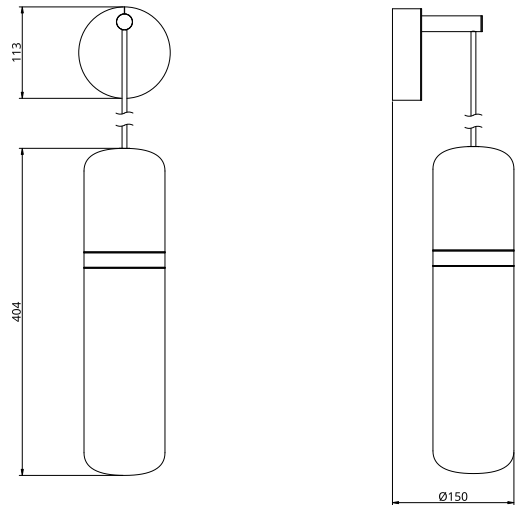

## S36-05

Product Breakdown	An array of pendent lights. Direct Attach as standard	
Dimensions	Height	404mm
	Length	300mm
	Depth	100mm
Weight	Brass	3.2kg
	Aluminium	1.2kg
Light Source	Led Matrix 3000k Decorative Lighting Only	
Power	Light Wattage	6w
	Driver Wattage	15w
	Voltage	110-130v / 220-240v
	IP20 Rated	
Hanging	We offer a range of hanging options. Including direct attach and fully enclosed ceiling roses. Light supplied with 1500mm / 3000mm length of cable to be hung and cut to desired length on site.	
Driver	Supplied with a dimable 24v LED Driver. Driver can be stored within 8m of the light, in a recess being the ceiling or enclosed within a ceiling rose. Custom Ceiling attachments available.	

## S36-09

Product Breakdown	A single Pill pendant hung from a compact wall plate.	
Dimensions	Pill OD	100mm
	Height	404mm
	Depth	150mm
Weight	Brass	1.6kg
	Aluminium	0.6kg
Light Source	Led Matrix 3000k Decorative Lighting Only	
Power	Light Wattage	3w
	Driver Wattage	15w
	Voltage	110-130v / 220-240v
	IP20 Rated	
Hanging	Light supplied with 1500mm / 3000mm length of cable to be hung and cut to desired length on site.	
	Wall Plate	
	OD	100mm
	Height	36mm
Driver	Supplied with a dimable 24v LED Driver. Driver can be stored within 8m of the light, in a recess behind the wall or enclosed within the wall plate.	