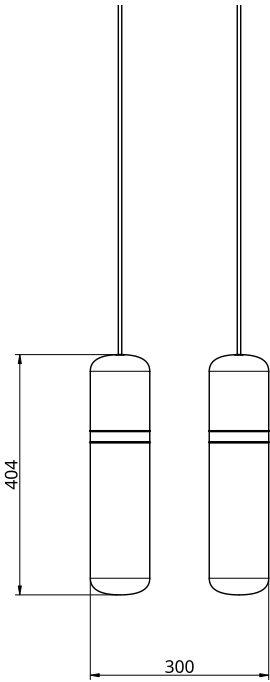

Metal Finish

- Polished Brass
- Black Anodised
- Brushed Brass
- Silver Anodised
- Burnished Brass

Glass Finish

- Opal White
- Amber
- Smoked
- Green
- Pink
- Blue