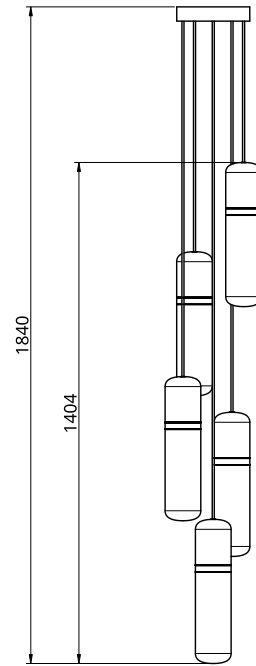

Empty State

S36-03

Product Breakdown	A cluster of pendent lights.	
Dimensions	OD	270mm
	Height	1404mm
Weight	Brass	8kg
	Aluminium	3kg
Light Source	Led Matrix 3000k Decorative Lighting Only	
Power	Light Wattage	15w
	Driver Wattage	40w
	Voltage	110-130v / 220-240v
	IP20 Rated	
Hanging	We offer a range of hanging options. Including direct attach and fully enclosed ceiling roses. Light supplied with 1500mm / 3000mm length of cable to be hung and cut to desired length on site.	
Driver	Supplied with a dimable 24v LED Driver. Driver can be stored within 8m of the light, in a recess being the ceiling or enclosed within a ceiling rose. Custom Ceiling attachments available.	

Metal Finish

Glass Finish