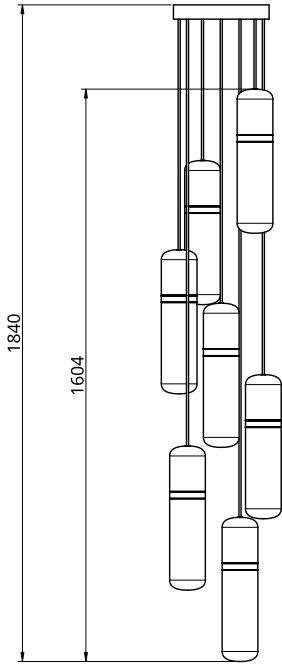

Metal Finish

- Polished Brass
- Black Anodised
- Brushed Brass
- Silver Anodised
- Burnished Brass

Glass Finish

- Opal White
- Amber
- Smoked
- Green
- Pink
- Blue