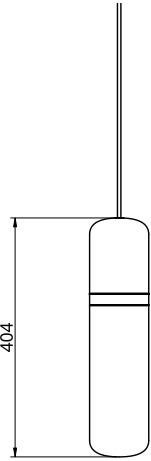

## S36-01

Product Breakdown	Singular pendent light. Direct Attach as standard	
Dimensions	OD	100mm
	Height	404mm
Weight	Brass	1.6kg
	Aluminium	0.6kg
Light Source	Led Matrix 3000k Decorative Lighting Only	
Power	Light Wattage	3w
	Driver Wattage	15w
	Voltage	110-130v / 220-240v
	IP20 Rated	
Hanging	We offer a range of hanging options. Including direct attach and fully enclosed ceiling roses. Light supplied with 1500mm / 3000mm length of cable to be hung and cut to desired length on site.	
Driver	Supplied with a dimable 24v LED Driver. Driver can be stored within 8m of the light, in a recess being the ceiling or enclosed within a ceiling rose.	