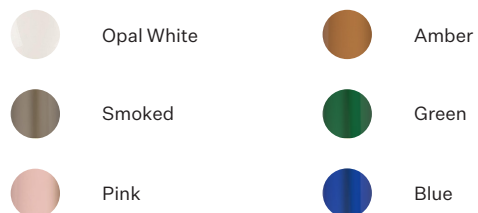

Glass Finish