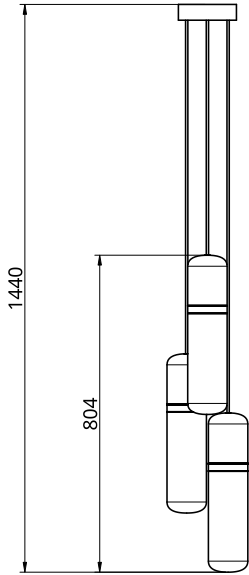

## S36-01

Product Breakdown	Singular pendent light. Direct Attach as standard	
Dimensions	OD	100mm
	Height	404mm
Weight	Brass	1.6kg
	Aluminium	0.6kg
Light Source	Led Matrix 3000k Decorative Lighting Only	
Power	Light Wattage	3w
	Driver Wattage	15w
	Voltage	110-130v / 220-240v
	IP20 Rated	
Hanging	We offer a range of hanging options. Including direct attach and fully enclosed ceiling roses. Light supplied with 1500mm / 3000mm length of cable to be hung and cut to desired length on site.	
Driver	Supplied with a dimable 24v LED Driver. Driver can be stored within 8m of the light, in a recess being the ceiling or enclosed within a ceiling rose.	

## S36-02

Product Breakdown	A cluster of pendent lights.	
Dimensions	OD	205mm
	Height	804mm
Weight	Brass	4.8kg
	Aluminium	1.8kg
Light Source	Led Matrix 3000k Decorative Lighting Only	
Power	Light Wattage	9w
	Driver Wattage	15w
	Voltage	110-130v / 220-240v
	IP20 Rated	
Hanging	We offer a range of hanging options. Including direct attach and fully enclosed ceiling roses. Light supplied with 1500mm / 3000mm length of cable to be hung and cut to desired length on site.	
Driver	Supplied with a dimable 24v LED Driver. Driver can be stored within 8m of the light, in a recess being the ceiling or enclosed within a ceiling rose. Custom Ceiling attachments available.	