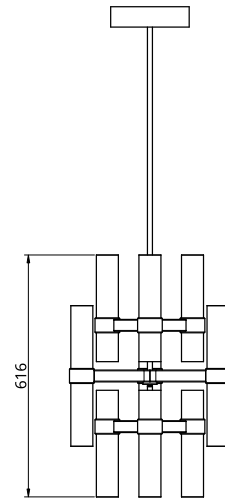

Metal Finish

-  Polished Brass
-  Black Anodised
-  Brushed Brass
-  Silver Anodised
-  Burnished Brass

Glass Finish

-  Frosted Ombre

Empty State

S78-10

Product Breakdown	Tier 1	413mm OD
	Tier 2	590mm OD
	Tier 3	413mm OD
Dimensions	OD	590mm
	Height	615mm
Weight	Brass	22.5kg
	Aluminium	11kg
Light Source	Led Matrix	
	3000k	
	Decorative Lighting Only	
Power	Light Wattage	52w
	Driver Wattage	90w
	Voltage	110-130v / 220-240v
	IP20 Rated	
Hanging	We offer a range of hanging options. Including direct attach and fully enclosed ceiling roses. Drop height offered in 50mm increments as standard. Max drop height is 1500mm. Custom drop heights available on request.	
Driver	Supplied with a dimmable 12v LED Driver. Driver can be stored within 8m of the light, in a recess being the ceiling or enclosed within a ceiling rose.	
	Driver Dimensions	180 x 60 x 35 mm
	Ceiling Rose Dimensions	200 x 52 mm

Metal Finish

Glass Finish

-  Polished Brass
-  Black Anodised
-  Brushed Brass
-  Silver Anodised
-  Burnished Brass

-  Frosted Ombre

Empty State

S78-11

Product Breakdown	Tier 1	313mm OD
	Tier 2	463mm OD
	Tier 3	313mm OD
Dimensions	OD	463mm
	Height	615mm
Weight	Brass	13.4kg
	Aluminium	7.3kg
Light Source	Led Matrix	
	3000k	
	Decorative Lighting Only	
Power	Light Wattage	40w
	Driver Wattage	90w
	Voltage	110-130v / 220-240v
	IP20 Rated	
Hanging	We offer a range of hanging options. Including direct attach and fully enclosed ceiling roses. Drop height offered in 50mm increments as standard. Max drop height is 1500mm. Custom drop heights available on request.	
Driver	Supplied with a dimmable 12v LED Driver. Driver can be stored within 8m of the light, in a recess being the ceiling or enclosed within a ceiling rose.	
	Driver Dimensions	180 x 60 x 35 mm
	Ceiling Rose Dimensions	200 x 52 mm