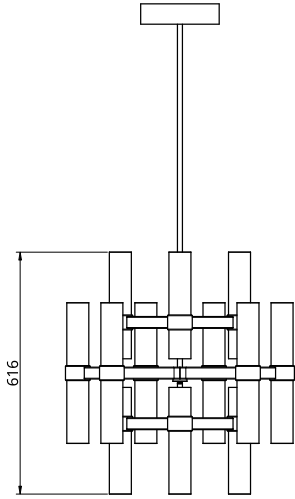

Metal Finish

-  Polished Brass
-  Black Anodised
-  Brushed Brass
-  Silver Anodised
-  Burnished Brass

Glass Finish

-  Frosted Ombre

Empty State

S78-10

Product Breakdown	Tier 1	413mm OD
	Tier 2	590mm OD
	Tier 3	413mm OD
Dimensions	OD	590mm
	Height	615mm
Weight	Brass	22.5kg
	Aluminium	11kg
Light Source	Led Matrix	
	3000k	
	Decorative Lighting Only	
Power	Light Wattage	52w
	Driver Wattage	90w
	Voltage	110-130v / 220-240v
	IP20 Rated	
Hanging	We offer a range of hanging options. Including direct attach and fully enclosed ceiling roses. Drop height offered in 50mm increments as standard. Max drop height is 1500mm. Custom drop heights available on request.	
Driver	Supplied with a dimmable 12v LED Driver. Driver can be stored within 8m of the light, in a recess being the ceiling or enclosed within a ceiling rose.	
	Driver Dimensions	180 x 60 x 35 mm
	Ceiling Rose Dimensions	200 x 52 mm

Metal Finish

Glass Finish

-  Polished Brass
-  Black Anodised
-  Brushed Brass
-  Silver Anodised
-  Burnished Brass

-  Frosted Ombre

Empty State

S78-11

Product Breakdown	Tier 1	313mm OD
	Tier 2	463mm OD
	Tier 3	313mm OD
Dimensions	OD	463mm
	Height	615mm
Weight	Brass	13.4kg
	Aluminium	7.3kg
Light Source	Led Matrix	
	3000k	
	Decorative Lighting Only	
Power	Light Wattage	40w
	Driver Wattage	90w
	Voltage	110-130v / 220-240v
	IP20 Rated	
Hanging	We offer a range of hanging options. Including direct attach and fully enclosed ceiling roses. Drop height offered in 50mm increments as standard. Max drop height is 1500mm. Custom drop heights available on request.	
Driver	Supplied with a dimmable 12v LED Driver. Driver can be stored within 8m of the light, in a recess being the ceiling or enclosed within a ceiling rose.	
	Driver Dimensions	180 x 60 x 35 mm
	Ceiling Rose Dimensions	200 x 52 mm