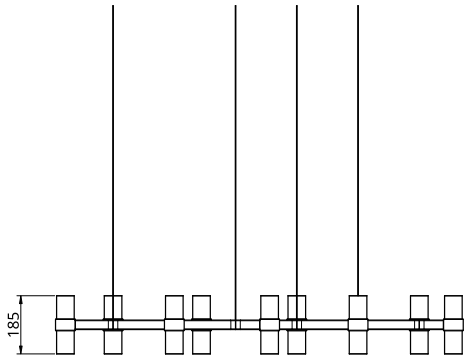

Metal Finish

-  Polished Brass
-  Black Anodised
-  Brushed Brass
-  Silver Anodised
-  Burnished Brass

Glass Finish

-  Frosted Ombre

Empty State

S78-15

Product Breakdown	Sprawl	S015
Dimensions	Length	1297mm
	Height	185mm
	Depth	763mm
Weight	Brass	14.6kg
	Aluminium	8.3kg
Light Source	Led Matrix	
	3000k	
	Decorative Lighting Only	
Power	Light Wattage	40w
	Driver Wattage	90w
	Voltage	110-130v / 220-240v
	IP20 Rated	
Hanging	We offer a range of hanging options. Including direct attach and fully enclosed ceiling roses. Light supplied with 1500mm / 3000mm / 6000mm length of cable to be hung and cut to desired length on site.	
Driver	Supplied with a dimmable 12v LED Driver. Driver can be stored within 8m of the light, in a recess being the ceiling or enclosed within a ceiling rose.	
	Driver Dimensions	180 x 60 x 35 mm
	Ceiling Rose Dimensions	162 x 48 mm

Metal Finish

-  Polished Brass
-  Black Anodised
-  Brushed Brass
-  Silver Anodised
-  Burnished Brass

Glass Finish

-  Frosted Ombre

Empty State

S78-16

Product Breakdown	Sprawl	S016
Dimensions	Length	1514mm
	Height	585mm
	Depth	876mm
Weight	Brass	20.7kg
	Aluminium	12.5kg
Light Source	Led Matrix	
	3000k	
	Decorative Lighting Only	
Power	Light Wattage	44w
	Driver Wattage	90w
	Voltage	110-130v / 220-240v
	IP20 Rated	
Hanging	We offer a range of hanging options. Including direct attach and fully enclosed ceiling roses. Light supplied with 1500mm / 3000mm / 6000mm length of cable to be hung and cut to desired length on site.	
Driver	Supplied with a dimmable 12v LED Driver. Driver can be stored within 8m of the light, in a recess being the ceiling or enclosed within a ceiling rose.	
	Driver Dimensions	180 x 60 x 35 mm
	Ceiling Rose Dimensions	162 x 48 mm