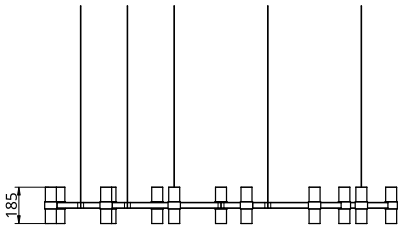

Metal Finish

-  Polished Brass
-  Black Anodised
-  Brushed Brass
-  Silver Anodised
-  Burnished Brass

Glass Finish

-  Frosted Ombre

Empty State

S78-16

Product Breakdown	Sprawl	S016
Dimensions	Length	1514mm
	Height	585mm
	Depth	876mm
Weight	Brass	20.7kg
	Aluminium	12.5kg
Light Source	Led Matrix	
	3000k	
	Decorative Lighting Only	
Power	Light Wattage	44w
	Driver Wattage	90w
	Voltage	110-130v / 220-240v
	IP20 Rated	
Hanging	We offer a range of hanging options. Including direct attach and fully enclosed ceiling roses. Light supplied with 1500mm / 3000mm / 6000mm length of cable to be hung and cut to desired length on site.	
Driver	Supplied with a dimmable 12v LED Driver. Driver can be stored within 8m of the light, in a recess being the ceiling or enclosed within a ceiling rose.	
	Driver Dimensions	180 x 60 x 35 mm
	Ceiling Rose Dimensions	162 x 48 mm

Metal Finish

-  Polished Brass
-  Black Anodised
-  Brushed Brass
-  Silver Anodised
-  Burnished Brass

Glass Finish

-  Frosted Ombre

Empty State

S78-17

Product Breakdown	Sprawl	S017
Dimensions	Length	1752mm
	Height	185mm
	Depth	1513mm
Weight	Brass	26.3kg
	Aluminium	14.1kg
Light Source	Led Matrix	
	3000k	
	Decorative Lighting Only	
Power	Light Wattage	57w
	Driver Wattage	90w
	Voltage	110-130v / 220-240v
	IP20 Rated	
Hanging	We offer a range of hanging options. Including direct attach and fully enclosed ceiling roses. Light supplied with 1500mm / 3000mm / 6000mm length of cable to be hung and cut to desired length on site.	
Driver	Supplied with a dimmable 12v LED Driver. Driver can be stored within 8m of the light, in a recess being the ceiling or enclosed within a ceiling rose.	
	Driver Dimensions	180 x 60 x 35 mm
	Ceiling Rose Dimensions	162 x 48 mm