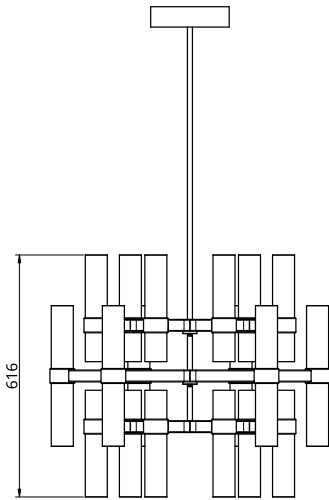

Metal Finish

Glass Finish

-  Polished Brass
-  Black Anodised
-  Brushed Brass
-  Silver Anodised
-  Burnished Brass

-  Frosted Ombre

Empty State

S78-11

Product Breakdown	Tier 1	313mm OD
	Tier 2	463mm OD
	Tier 3	313mm OD
Dimensions	OD	463mm
	Height	615mm
Weight	Brass	13.4kg
	Aluminium	7.3kg
Light Source	Led Matrix	
	3000k	
	Decorative Lighting Only	
Power	Light Wattage	40w
	Driver Wattage	90w
	Voltage	110-130v / 220-240v
	IP20 Rated	
Hanging	We offer a range of hanging options. Including direct attach and fully enclosed ceiling roses. Drop height offered in 50mm increments as standard. Max drop height is 1500mm. Custom drop heights available on request.	
Driver	Supplied with a dimmable 12v LED Driver. Driver can be stored within 8m of the light, in a recess being the ceiling or enclosed within a ceiling rose.	
	Driver Dimensions	180 x 60 x 35 mm
	Ceiling Rose Dimensions	200 x 52 mm

Empty State

S78-12

Product Breakdown	Tier 1	545mm OD
	Tier 2	716mm OD
	Tier 3	545mm OD
Dimensions	OD	716mm
	Height	615mm
Weight	Brass	35.5kg
	Aluminium	17.1kg
Light Source	Led Matrix	
	3000k	
	Decorative Lighting Only	
Power	Light Wattage	78w
	Driver Wattage	90w
	Voltage	110-130v / 220-240v
	IP20 Rated	
Hanging	We offer a range of hanging options. Including direct attach and fully enclosed ceiling roses. Drop height offered in 50mm increments as standard. Max drop height is 1500mm. Custom drop heights available on request.	
Driver	Supplied with a dimmable 12v LED Driver. Driver can be stored within 8m of the light, in a recess being the ceiling or enclosed within a ceiling rose.	
	Driver Dimensions	180 x 60 x 35 mm
	Ceiling Rose Dimensions	200 x 52 mm