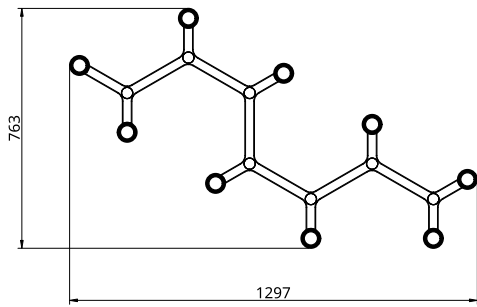

Metal Finish

-  Polished Brass
-  Black Anodised
-  Brushed Brass
-  Silver Anodised
-  Burnished Brass

Glass Finish

-  Frosted Ombre

Empty State

S78-14

Product Breakdown	Sprawl	S014
Dimensions	Length	1300mm
	Height	538mm
	Depth	603mm
Weight	Brass	16.9kg
	Aluminium	10.1kg
Light Source	Led Matrix	
	3000k	
	Decorative Lighting Only	
Power	Light Wattage	35w
	Driver Wattage	40w
	Voltage	110-130v / 220-240v
	IP20 Rated	
Hanging	We offer a range of hanging options. Including direct attach and fully enclosed ceiling roses. Light supplied with 1500mm / 3000mm / 6000mm length of cable to be hung and cut to desired length on site.	
Driver	Supplied with a dimmable 12v LED Driver. Driver can be stored within 8m of the light, in a recess being the ceiling or enclosed within a ceiling rose.	
	Driver Dimensions	137 x 81.5 x 31 mm
	Ceiling Rose Dimensions	162 x 48 mm

Metal Finish

-  Polished Brass
-  Black Anodised
-  Brushed Brass
-  Silver Anodised
-  Burnished Brass

Glass Finish

-  Frosted Ombre

Empty State

S78-15

Product Breakdown	Sprawl	S015
Dimensions	Length	1297mm
	Height	185mm
	Depth	763mm
Weight	Brass	14.6kg
	Aluminium	8.3kg
Light Source	Led Matrix	
	3000k	
	Decorative Lighting Only	
Power	Light Wattage	40w
	Driver Wattage	90w
	Voltage	110-130v / 220-240v
	IP20 Rated	
Hanging	We offer a range of hanging options. Including direct attach and fully enclosed ceiling roses. Light supplied with 1500mm / 3000mm / 6000mm length of cable to be hung and cut to desired length on site.	
Driver	Supplied with a dimmable 12v LED Driver. Driver can be stored within 8m of the light, in a recess being the ceiling or enclosed within a ceiling rose.	
	Driver Dimensions	180 x 60 x 35 mm
	Ceiling Rose Dimensions	162 x 48 mm