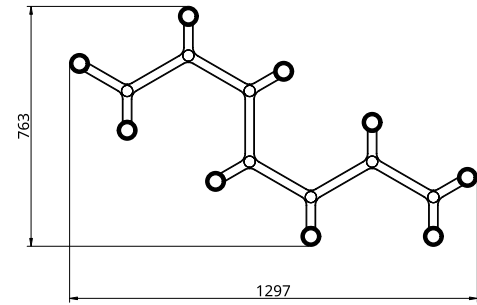

Metal Finish

-  Polished Brass
-  Black Anodised
-  Brushed Brass
-  Silver Anodised
-  Burnished Brass

Glass Finish

-  Frosted Ombre

Empty State

S78-14

Product Breakdown	Sprawl	S014
Dimensions	Length	1300mm
	Height	538mm
	Depth	603mm
Weight	Brass	16.9kg
	Aluminium	10.1kg
Light Source	Led Matrix	
	3000k	
	Decorative Lighting Only	
Power	Light Wattage	35w
	Driver Wattage	40w
	Voltage	110-130v / 220-240v
	IP20 Rated	
Hanging	We offer a range of hanging options. Including direct attach and fully enclosed ceiling roses. Light supplied with 1500mm / 3000mm / 6000mm length of cable to be hung and cut to desired length on site.	
Driver	Supplied with a dimmable 12v LED Driver. Driver can be stored within 8m of the light, in a recess being the ceiling or enclosed within a ceiling rose.	
	Driver Dimensions	137 x 81.5 x 31 mm
	Ceiling Rose Dimensions	162 x 48 mm

Metal Finish

-  Polished Brass
-  Black Anodised
-  Brushed Brass
-  Silver Anodised
-  Burnished Brass

Glass Finish

-  Frosted Ombre

Empty State

S78-15

Product Breakdown	Sprawl	S015
Dimensions	Length	1297mm
	Height	185mm
	Depth	763mm
Weight	Brass	14.6kg
	Aluminium	8.3kg
Light Source	Led Matrix	
	3000k	
	Decorative Lighting Only	
Power	Light Wattage	40w
	Driver Wattage	90w
	Voltage	110-130v / 220-240v
	IP20 Rated	
Hanging	We offer a range of hanging options. Including direct attach and fully enclosed ceiling roses. Light supplied with 1500mm / 3000mm / 6000mm length of cable to be hung and cut to desired length on site.	
Driver	Supplied with a dimmable 12v LED Driver. Driver can be stored within 8m of the light, in a recess being the ceiling or enclosed within a ceiling rose.	
	Driver Dimensions	180 x 60 x 35 mm
	Ceiling Rose Dimensions	162 x 48 mm