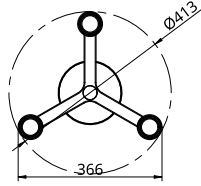

Metal Finish

-  Polished Brass
-  Black Anodised
-  Brushed Brass
-  Silver Anodised
-  Burnished Brass

Glass Finish

-  Frosted Ombre

Empty State

S78-02

Product Breakdown	Tier1	363mm OD
Dimensions	OD	363mm
	Height	358mm
Weight	Brass	5kg
	Aluminium	2.7kg
Light Source	Led Matrix	
	3000k	
	Decorative Lighting Only	
Power	Light Wattage	13.5w
	Driver Wattage	15w
	Voltage	110-130v / 220-240v
	IP20 Rated	
Hanging	We offer a range of hanging options. Including direct attach and fully enclosed ceiling roses. Drop height offered in 50mm increments as standard. Max drop height is 1500mm. Custom drop heights available on request.	
Driver	Supplied with a dimmable 12v LED Driver. Driver can be stored within 8m of the light, in a recess being the ceiling or enclosed within a ceiling rose.	
	Driver Dimensions	94 x 40 x 25mm
	Ceiling Rose Dimensions	120 x 39mm

Metal Finish

Glass Finish

-  Polished Brass
-  Black Anodised
-  Brushed Brass
-  Silver Anodised
-  Burnished Brass

-  Frosted Ombre

Empty State

S78-03

Product Breakdown	Tier1	413mm OD
Dimensions	OD	413mm
	Height	358mm
Weight	Brass	5.5kg
	Aluminium	2.8kg
Light Source	Led Matrix	
	3000k	
	Decorative Lighting Only	
Power	Light Wattage	13.5w
	Driver Wattage	15w
	Voltage	110-130v / 220-240v
	IP20 Rated	
Hanging	We offer a range of hanging options. Including direct attach and fully enclosed ceiling roses. Drop height offered in 50mm increments as standard. Max drop height is 1500mm. Custom drop heights available on request.	
Driver	Supplied with a dimmable 12v LED Driver. Driver can be stored within 8m of the light, in a recess being the ceiling or enclosed within a ceiling rose.	
	Driver Dimensions	94 x 40 x 25mm
	Ceiling Rose Dimensions	120 x 39mm

Metal Finish

-  Polished Brass
-  Black Anodised
-  Brushed Brass
-  Silver Anodised
-  Burnished Brass

Glass Finish

-  Frosted Ombre

Empty State

S78-04

Product Breakdown Tier1 545mm OD

Dimensions OD 545mm
Height 358mm