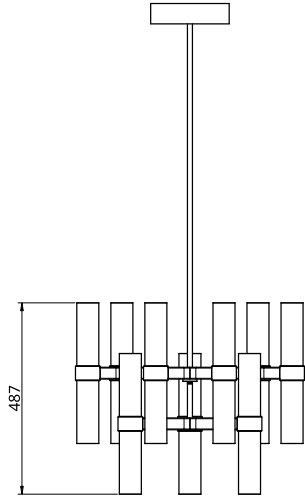

Metal Finish

-  Polished Brass
-  Black Anodised
-  Brushed Brass
-  Silver Anodised
-  Burnished Brass

Glass Finish

-  Frosted Ombre

Empty State

S78-09

Product Breakdown	Tier 1	591mm OD
	Tier 2	413mm OD
Dimensions	OD	592mm
	Height	486mm
Weight	Brass	17.3kg
	Aluminium	8.9kg
Light Source	Led Matrix	
	3000k	
	Decorative Lighting Only	
Power	Light Wattage	40w
	Driver Wattage	90w
	Voltage	110-130v / 220-240v
	IP20 Rated	
Hanging	We offer a range of hanging options. Including direct attach and fully enclosed ceiling roses. Drop height offered in 50mm increments as standard. Max drop height is 1500mm. Custom drop heights available on request.	
Driver	Supplied with a dimmable 12v LED Driver. Driver can be stored within 8m of the light, in a recess being the ceiling or enclosed within a ceiling rose.	
	Driver Dimensions	180 x 60 x 35 mm
	Ceiling Rose Dimensions	200 x 52 mm

Metal Finish

-  Polished Brass
-  Black Anodised
-  Brushed Brass
-  Silver Anodised
-  Burnished Brass

Glass Finish

-  Frosted Ombre

Empty State

S78-10

Product Breakdown	Tier 1	413mm OD
	Tier 2	590mm OD
	Tier 3	413mm OD
Dimensions	OD	590mm
	Height	615mm
Weight	Brass	22.5kg
	Aluminium	11kg
Light Source	Led Matrix	
	3000k	
	Decorative Lighting Only	
Power	Light Wattage	52w
	Driver Wattage	90w
	Voltage	110-130v / 220-240v
	IP20 Rated	
Hanging	We offer a range of hanging options. Including direct attach and fully enclosed ceiling roses. Drop height offered in 50mm increments as standard. Max drop height is 1500mm. Custom drop heights available on request.	
Driver	Supplied with a dimmable 12v LED Driver. Driver can be stored within 8m of the light, in a recess being the ceiling or enclosed within a ceiling rose.	
	Driver Dimensions	180 x 60 x 35 mm
	Ceiling Rose Dimensions	200 x 52 mm