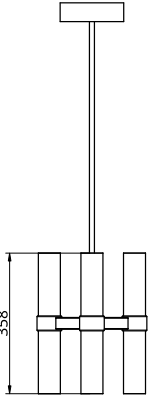

Empty State

S78-01

Product Breakdown	Tier1	313mm OD
Dimensions	OD	313mm
	Height	358mm
Weight	Brass	4.5kg
	Aluminium	2.5kg
Light Source	Led Matrix 3000k Decorative Lighting Only	
Power	Light Wattage	13.5w
	Driver Wattage	15w
	Voltage	110-130v / 220-240v
	IP20 Rated	
Hanging	We offer a range of hanging options. Including direct attach and fully enclosed ceiling roses. Drop height offered in 50mm increments as standard. Max drop height is 1500mm. Custom drop heights available on request.	
Driver	Supplied with a dimmable 12v LED Driver. Driver can be stored within 8m of the light, in a recess being the ceiling or enclosed within a ceiling rose.	
	Driver Dimensions	94 x 40 x 25mm
	Ceiling Rose Dimensions	120 x 39mm

Metal Finish

-  Polished Brass
-  Black Anodised
-  Brushed Brass
-  Silver Anodised
-  Burnished Brass

Glass Finish

-  Frosted Ombre

Empty State

S78-02

Product Breakdown	Tier1	363mm OD
Dimensions	OD	363mm
	Height	358mm
Weight	Brass	5kg
	Aluminium	2.7kg
Light Source	Led Matrix	
	3000k	
	Decorative Lighting Only	
Power	Light Wattage	13.5w
	Driver Wattage	15w
	Voltage	110-130v / 220-240v
	IP20 Rated	
Hanging	We offer a range of hanging options. Including direct attach and fully enclosed ceiling roses. Drop height offered in 50mm increments as standard. Max drop height is 1500mm. Custom drop heights available on request.	
Driver	Supplied with a dimmable 12v LED Driver. Driver can be stored within 8m of the light, in a recess being the ceiling or enclosed within a ceiling rose.	
	Driver Dimensions	94 x 40 x 25mm
	Ceiling Rose Dimensions	120 x 39mm