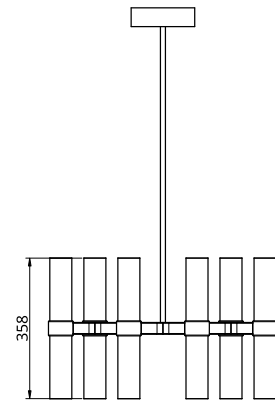

Metal Finish

-  Polished Brass
-  Black Anodised
-  Brushed Brass
-  Silver Anodised
-  Burnished Brass

Glass Finish

-  Frosted Ombre

Empty State

S78-02

Product Breakdown	Tier1	363mm OD
Dimensions	OD	363mm
	Height	358mm
Weight	Brass	5kg
	Aluminium	2.7kg
Light Source	Led Matrix	
	3000k	
	Decorative Lighting Only	
Power	Light Wattage	13.5w
	Driver Wattage	15w
	Voltage	110-130v / 220-240v
	IP20 Rated	
Hanging	We offer a range of hanging options. Including direct attach and fully enclosed ceiling roses. Drop height offered in 50mm increments as standard. Max drop height is 1500mm. Custom drop heights available on request.	
Driver	Supplied with a dimmable 12v LED Driver. Driver can be stored within 8m of the light, in a recess being the ceiling or enclosed within a ceiling rose.	
	Driver Dimensions	94 x 40 x 25mm
	Ceiling Rose Dimensions	120 x 39mm

Driver Supplied with a dimmable 12v LED Driver. Driver can be stored within 8m of the light, in a recess being the ceiling or enclosed within a ceiling rose.

Driver Dimensions 137 x 81.5 x 31 mm
Ceiling Rose Dimensions 162 x 48mm

Empty State

S78-06

Product Breakdown Tier1 716mm OD

Dimensions OD 716mm
Height 358mm

Weight Brass 11.8kg
Aluminium 5.9kg

Light Source Led Matrix
3000k
Decorative Lighting Only

Power Light Wattage 27w
Driver Wattage 40w
Voltage 110-130v / 220-240v
IP20 Rated