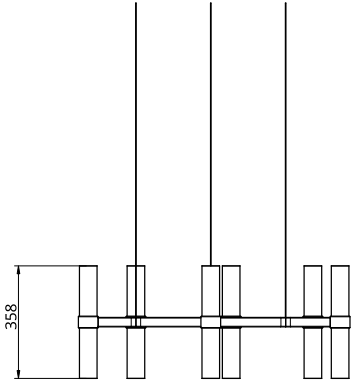

Metal Finish

Glass Finish

-  Polished Brass
-  Black Anodised
-  Brushed Brass
-  Silver Anodised
-  Burnished Brass

-  Frosted Ombre

Empty State

S78-13

Product Breakdown	Sprawl	S013
Dimensions	Length	845mm
	Height	538mm
	Depth	560mm
Weight	Brass	11kg
	Aluminium	6.9kg
Light Source	Led Matrix	
	3000k	
	Decorative Lighting Only	
Power	Light Wattage	27w
	Driver Wattage	40w
	Voltage	110-130v / 220-240v
	IP20 Rated	
Hanging	We offer a range of hanging options. Including direct attach and fully enclosed ceiling roses. Light supplied with 1500mm / 3000mm / 6000mm length of cable to be hung and cut to desired length on site.	
Driver	Supplied with a dimmable 12v LED Driver. Driver can be stored within 8m of the light, in a recess being the ceiling or enclosed within a ceiling rose.	
	Driver Dimensions	137 x 81.5 x 31 mm
	Ceiling Rose Dimensions	162 x 48 mm

Metal Finish

-  Polished Brass
-  Black Anodised
-  Brushed Brass
-  Silver Anodised
-  Burnished Brass

Glass Finish

-  Frosted Ombre

Empty State

S78-14

Product Breakdown	Sprawl	S014
Dimensions	Length	1300mm
	Height	538mm
	Depth	603mm
Weight	Brass	16.9kg
	Aluminium	10.1kg
Light Source	Led Matrix	
	3000k	
	Decorative Lighting Only	
Power	Light Wattage	35w
	Driver Wattage	40w
	Voltage	110-130v / 220-240v
	IP20 Rated	
Hanging	We offer a range of hanging options. Including direct attach and fully enclosed ceiling roses. Light supplied with 1500mm / 3000mm / 6000mm length of cable to be hung and cut to desired length on site.	
Driver	Supplied with a dimmable 12v LED Driver. Driver can be stored within 8m of the light, in a recess being the ceiling or enclosed within a ceiling rose.	
	Driver Dimensions	137 x 81.5 x 31 mm
	Ceiling Rose Dimensions	162 x 48 mm