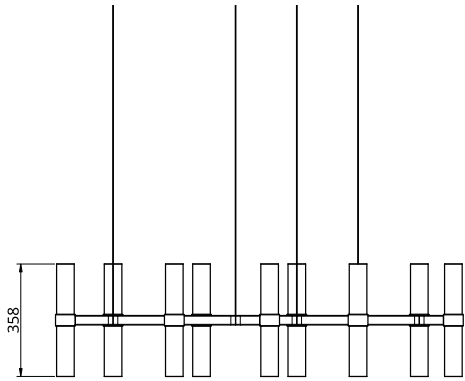

Metal Finish

-  Polished Brass
-  Black Anodised
-  Brushed Brass
-  Silver Anodised
-  Burnished Brass

Glass Finish

-  Frosted Ombre

Empty State

S78-14

Product Breakdown	Sprawl	S014
Dimensions	Length	1300mm
	Height	538mm
	Depth	603mm
Weight	Brass	16.9kg
	Aluminium	10.1kg
Light Source	Led Matrix	
	3000k	
	Decorative Lighting Only	
Power	Light Wattage	35w
	Driver Wattage	40w
	Voltage	110-130v / 220-240v
	IP20 Rated	
Hanging	We offer a range of hanging options. Including direct attach and fully enclosed ceiling roses. Light supplied with 1500mm / 3000mm / 6000mm length of cable to be hung and cut to desired length on site.	
Driver	Supplied with a dimmable 12v LED Driver. Driver can be stored within 8m of the light, in a recess being the ceiling or enclosed within a ceiling rose.	
	Driver Dimensions	137 x 81.5 x 31 mm
	Ceiling Rose Dimensions	162 x 48 mm

Metal Finish

-  Polished Brass
-  Black Anodised
-  Brushed Brass
-  Silver Anodised
-  Burnished Brass

Glass Finish

-  Frosted Ombre

Empty State

S78-15

Product Breakdown	Sprawl	S015
Dimensions	Length	1297mm
	Height	185mm
	Depth	763mm
Weight	Brass	14.6kg
	Aluminium	8.3kg
Light Source	Led Matrix	
	3000k	
	Decorative Lighting Only	
Power	Light Wattage	40w
	Driver Wattage	90w
	Voltage	110-130v / 220-240v
	IP20 Rated	
Hanging	We offer a range of hanging options. Including direct attach and fully enclosed ceiling roses. Light supplied with 1500mm / 3000mm / 6000mm length of cable to be hung and cut to desired length on site.	
Driver	Supplied with a dimmable 12v LED Driver. Driver can be stored within 8m of the light, in a recess being the ceiling or enclosed within a ceiling rose.	
	Driver Dimensions	180 x 60 x 35 mm
	Ceiling Rose Dimensions	162 x 48 mm