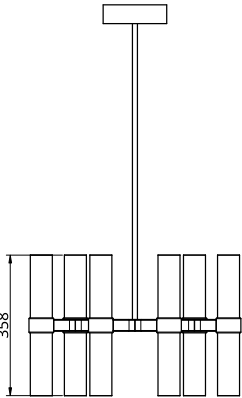

Metal Finish

- Polished Brass
- Black Anodised
- Brushed Brass
- Silver Anodised
- Burnished Brass

Glass Finish

- Frosted Ombre