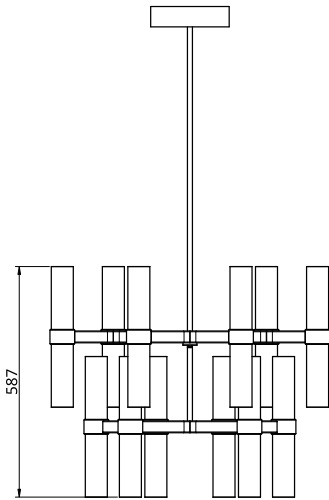

Metal Finish

-  Polished Brass
-  Black Anodised
-  Brushed Brass
-  Silver Anodised
-  Burnished Brass

Glass Finish

-  Frosted Ombre

Empty State

S78-08

Product Breakdown	Tier1	716mm OD
	Tier2	445mm OD
Dimensions	OD	716mm
	Height	586mm
Weight	Brass	25.7kg
	Aluminium	12.7kg
Light Source	Led Matrix	
	3000k	
	Decorative Lighting Only	
Power	Light Wattage	27w
	Driver Wattage	40w
	Voltage	110-130v / 220-240v
	IP20 Rated	
Hanging	We offer a range of hanging options. Including direct attach and fully enclosed ceiling roses. Drop height offered in 50mm increments as standard. Max drop height is 1500mm. Custom drop heights available on request.	
Driver	Supplied with a dimmable 12v LED Driver. Driver can be stored within 8m of the light, in a recess being the ceiling or enclosed within a ceiling rose.	
	Driver Dimensions	137 x 81.5 x 31 mm
	Ceiling Rose Dimensions	162 x 48mm

Metal Finish

-  Polished Brass
-  Black Anodised
-  Brushed Brass
-  Silver Anodised
-  Burnished Brass

Glass Finish

-  Frosted Ombre

Empty State

S78-09

Product Breakdown	Tier 1	591mm OD
	Tier 2	413mm OD
Dimensions	OD	592mm
	Height	486mm
Weight	Brass	17.3kg
	Aluminium	8.9kg
Light Source	Led Matrix	
	3000k	
	Decorative Lighting Only	
Power	Light Wattage	40w
	Driver Wattage	90w
	Voltage	110-130v / 220-240v
	IP20 Rated	
Hanging	We offer a range of hanging options. Including direct attach and fully enclosed ceiling roses. Drop height offered in 50mm increments as standard. Max drop height is 1500mm. Custom drop heights available on request.	
Driver	Supplied with a dimmable 12v LED Driver. Driver can be stored within 8m of the light, in a recess being the ceiling or enclosed within a ceiling rose.	
	Driver Dimensions	180 x 60 x 35 mm
	Ceiling Rose Dimensions	200 x 52 mm