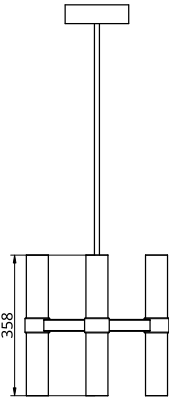

Metal Finish

-  Polished Brass
-  Black Anodised
-  Brushed Brass
-  Silver Anodised
-  Burnished Brass

Glass Finish

-  Frosted Ombre

Empty State

S78-02

Product Breakdown	Tier1	363mm OD
Dimensions	OD	363mm
	Height	358mm
Weight	Brass	5kg
	Aluminium	2.7kg
Light Source	Led Matrix	
	3000k	
	Decorative Lighting Only	
Power	Light Wattage	13.5w
	Driver Wattage	15w
	Voltage	110-130v / 220-240v
	IP20 Rated	
Hanging	We offer a range of hanging options. Including direct attach and fully enclosed ceiling roses. Drop height offered in 50mm increments as standard. Max drop height is 1500mm. Custom drop heights available on request.	
Driver	Supplied with a dimmable 12v LED Driver. Driver can be stored within 8m of the light, in a recess being the ceiling or enclosed within a ceiling rose.	
	Driver Dimensions	94 x 40 x 25mm
	Ceiling Rose Dimensions	120 x 39mm

Metal Finish

Glass Finish

-  Polished Brass
-  Black Anodised
-  Brushed Brass
-  Silver Anodised
-  Burnished Brass

-  Frosted Ombre

Empty State

S78-03

Product Breakdown	Tier1	413mm OD
Dimensions	OD	413mm
	Height	358mm
Weight	Brass	5.5kg
	Aluminium	2.8kg
Light Source	Led Matrix	
	3000k	
	Decorative Lighting Only	
Power	Light Wattage	13.5w
	Driver Wattage	15w
	Voltage	110-130v / 220-240v
	IP20 Rated	
Hanging	We offer a range of hanging options. Including direct attach and fully enclosed ceiling roses. Drop height offered in 50mm increments as standard. Max drop height is 1500mm. Custom drop heights available on request.	
Driver	Supplied with a dimmable 12v LED Driver. Driver can be stored within 8m of the light, in a recess being the ceiling or enclosed within a ceiling rose.	
	Driver Dimensions	94 x 40 x 25mm
	Ceiling Rose Dimensions	120 x 39mm

Metal Finish

-  Polished Brass
-  Black Anodised
-  Brushed Brass
-  Silver Anodised
-  Burnished Brass

Glass Finish

-  Frosted Ombre

Empty State

S78-04

Product Breakdown Tier1 545mm OD

Dimensions OD 545mm
Height 358mm