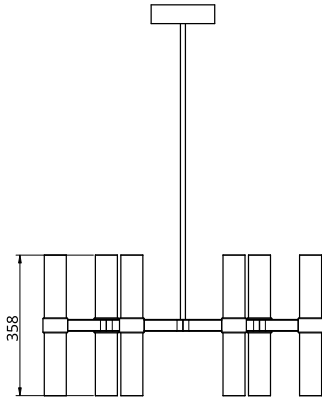

Empty State

S78-06

Product Breakdown Tier1 716mm OD

Dimensions OD 716mm
Height 358mm

Weight Brass 11.8kg
Aluminium 5.9kg

Light Source Led Matrix
3000k
Decorative Lighting Only

Power Light Wattage 27w
Driver Wattage 40w
Voltage 110-130v / 220-240v
IP20 Rated

Driver Supplied with a dimmable 12v LED Driver. Driver can be stored within 8m of the light, in a recess being the ceiling or enclosed within a ceiling rose.

Driver Dimensions 137 x 81.5 x 31mm
Ceiling Rose Dimensions 162 x 48mm

Metal Finish

-  Polished Brass
-  Black Anodised
-  Brushed Brass
-  Silver Anodised
-  Burnished Brass

Glass Finish

-  Frosted Ombre

Empty State

S78-07

Product Breakdown	Tier1	313mm OD
	Tier2	463mm OD
Dimensions	OD	463mm
	Height	486mm
Weight	Brass	10.5kg
	Aluminium	5.5kg
Light Source	Led Matrix	
	3000k	
	Decorative Lighting Only	
Power	Light Wattage	27w
	Driver Wattage	40w
	Voltage	110-130v / 220-240v
	IP20 Rated	
Hanging	We offer a range of hanging options. Including direct attach and fully enclosed ceiling roses. Drop height offered in 50mm increments as standard. Max drop height is 1500mm. Custom drop heights available on request.	
Driver	Supplied with a dimmable 12v LED Driver. Driver can be stored within 8m of the light, in a recess being the ceiling or enclosed within a ceiling rose.	
	Driver Dimensions	137 x 81.5 x 31 mm
	Ceiling Rose Dimensions	162 x 48mm