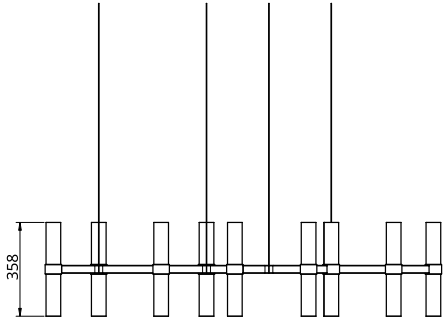

Metal Finish

-  Polished Brass
-  Black Anodised
-  Brushed Brass
-  Silver Anodised
-  Burnished Brass

Glass Finish

-  Frosted Ombre

Empty State

S78-15

Product Breakdown	Sprawl	S015
Dimensions	Length	1297mm
	Height	185mm
	Depth	763mm
Weight	Brass	14.6kg
	Aluminium	8.3kg
Light Source	Led Matrix	
	3000k	
	Decorative Lighting Only	
Power	Light Wattage	40w
	Driver Wattage	90w
	Voltage	110-130v / 220-240v
	IP20 Rated	
Hanging	We offer a range of hanging options. Including direct attach and fully enclosed ceiling roses. Light supplied with 1500mm / 3000mm / 6000mm length of cable to be hung and cut to desired length on site.	
Driver	Supplied with a dimmable 12v LED Driver. Driver can be stored within 8m of the light, in a recess being the ceiling or enclosed within a ceiling rose.	
	Driver Dimensions	180 x 60 x 35 mm
	Ceiling Rose Dimensions	162 x 48 mm

Metal Finish

-  Polished Brass
-  Black Anodised
-  Brushed Brass
-  Silver Anodised
-  Burnished Brass

Glass Finish

-  Frosted Ombre

Empty State

S78-16

Product Breakdown	Sprawl	S016
Dimensions	Length	1514mm
	Height	585mm
	Depth	876mm
Weight	Brass	20.7kg
	Aluminium	12.5kg
Light Source	Led Matrix	
	3000k	
	Decorative Lighting Only	
Power	Light Wattage	44w
	Driver Wattage	90w
	Voltage	110-130v / 220-240v
	IP20 Rated	
Hanging	We offer a range of hanging options. Including direct attach and fully enclosed ceiling roses. Light supplied with 1500mm / 3000mm / 6000mm length of cable to be hung and cut to desired length on site.	
Driver	Supplied with a dimmable 12v LED Driver. Driver can be stored within 8m of the light, in a recess being the ceiling or enclosed within a ceiling rose.	
	Driver Dimensions	180 x 60 x 35 mm
	Ceiling Rose Dimensions	162 x 48 mm