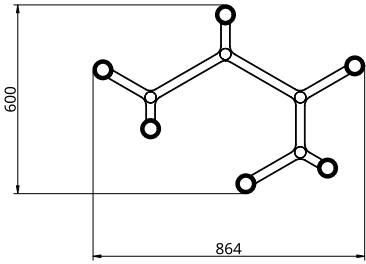

Metal Finish

Glass Finish

-  Polished Brass
-  Black Anodised
-  Brushed Brass
-  Silver Anodised
-  Burnished Brass

-  Frosted Ombre

Empty State

S78-13

Product Breakdown	Sprawl	S013
Dimensions	Length	845mm
	Height	538mm
	Depth	560mm
Weight	Brass	11kg
	Aluminium	6.9kg
Light Source	Led Matrix	
	3000k	
	Decorative Lighting Only	
Power	Light Wattage	27w
	Driver Wattage	40w
	Voltage	110-130v / 220-240v
	IP20 Rated	
Hanging	We offer a range of hanging options. Including direct attach and fully enclosed ceiling roses. Light supplied with 1500mm / 3000mm / 6000mm length of cable to be hung and cut to desired length on site.	
Driver	Supplied with a dimmable 12v LED Driver. Driver can be stored within 8m of the light, in a recess being the ceiling or enclosed within a ceiling rose.	
	Driver Dimensions	137 x 81.5 x 31 mm
	Ceiling Rose Dimensions	162 x 48 mm

Metal Finish

-  Polished Brass
-  Black Anodised
-  Brushed Brass
-  Silver Anodised
-  Burnished Brass

Glass Finish

-  Frosted Ombre

Empty State

S78-14

Product Breakdown	Sprawl	S014
Dimensions	Length	1300mm
	Height	538mm
	Depth	603mm
Weight	Brass	16.9kg
	Aluminium	10.1kg
Light Source	Led Matrix	
	3000k	
	Decorative Lighting Only	
Power	Light Wattage	35w
	Driver Wattage	40w
	Voltage	110-130v / 220-240v
	IP20 Rated	
Hanging	We offer a range of hanging options. Including direct attach and fully enclosed ceiling roses. Light supplied with 1500mm / 3000mm / 6000mm length of cable to be hung and cut to desired length on site.	
Driver	Supplied with a dimmable 12v LED Driver. Driver can be stored within 8m of the light, in a recess being the ceiling or enclosed within a ceiling rose.	
	Driver Dimensions	137 x 81.5 x 31 mm
	Ceiling Rose Dimensions	162 x 48 mm