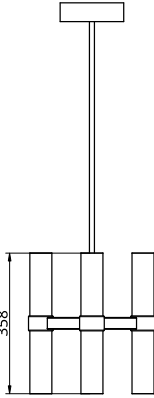

Metal Finish

-  Polished Brass
-  Black Anodised
-  Brushed Brass
-  Silver Anodised
-  Burnished Brass

Glass Finish

-  Frosted Ombre

Empty State

S78-02

Product Breakdown	Tier1	363mm OD
Dimensions	OD	363mm
	Height	358mm
Weight	Brass	5kg
	Aluminium	2.7kg
Light Source	Led Matrix	
	3000k	
	Decorative Lighting Only	
Power	Light Wattage	13.5w
	Driver Wattage	15w
	Voltage	110-130v / 220-240v
	IP20 Rated	
Hanging	We offer a range of hanging options. Including direct attach and fully enclosed ceiling roses. Drop height offered in 50mm increments as standard. Max drop height is 1500mm. Custom drop heights available on request.	
Driver	Supplied with a dimmable 12v LED Driver. Driver can be stored within 8m of the light, in a recess being the ceiling or enclosed within a ceiling rose.	
	Driver Dimensions	94 x 40 x 25mm
	Ceiling Rose Dimensions	120 x 39mm

Metal Finish

Glass Finish

-  Polished Brass
-  Black Anodised
-  Brushed Brass
-  Silver Anodised
-  Burnished Brass

-  Frosted Ombre

Empty State

S78-03

Product Breakdown	Tier1	413mm OD
Dimensions	OD	413mm
	Height	358mm
Weight	Brass	5.5kg
	Aluminium	2.8kg
Light Source	Led Matrix	
	3000k	
	Decorative Lighting Only	
Power	Light Wattage	13.5w
	Driver Wattage	15w
	Voltage	110-130v / 220-240v
	IP20 Rated	
Hanging	We offer a range of hanging options. Including direct attach and fully enclosed ceiling roses. Drop height offered in 50mm increments as standard. Max drop height is 1500mm. Custom drop heights available on request.	
Driver	Supplied with a dimmable 12v LED Driver. Driver can be stored within 8m of the light, in a recess being the ceiling or enclosed within a ceiling rose.	
	Driver Dimensions	94 x 40 x 25mm
	Ceiling Rose Dimensions	120 x 39mm