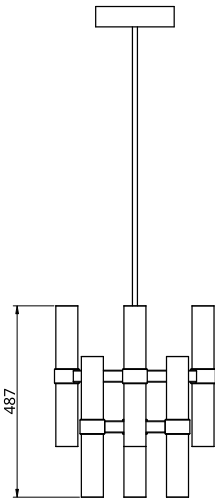

Metal Finish

-  Polished Brass
-  Black Anodised
-  Brushed Brass
-  Silver Anodised
-  Burnished Brass

Glass Finish

-  Frosted Ombre

Empty State

S78-07

Product Breakdown	Tier1	313mm OD
	Tier2	463mm OD
Dimensions	OD	463mm
	Height	486mm
Weight	Brass	10.5kg
	Aluminium	5.5kg
Light Source	Led Matrix	
	3000k	
	Decorative Lighting Only	
Power	Light Wattage	27w
	Driver Wattage	40w
	Voltage	110-130v / 220-240v
	IP20 Rated	
Hanging	We offer a range of hanging options. Including direct attach and fully enclosed ceiling roses. Drop height offered in 50mm increments as standard. Max drop height is 1500mm. Custom drop heights available on request.	
Driver	Supplied with a dimmable 12v LED Driver. Driver can be stored within 8m of the light, in a recess being the ceiling or enclosed within a ceiling rose.	
	Driver Dimensions	137 x 81.5 x 31 mm
	Ceiling Rose Dimensions	162 x 48mm

Metal Finish

-  Polished Brass
-  Black Anodised
-  Brushed Brass
-  Silver Anodised
-  Burnished Brass

Glass Finish

-  Frosted Ombre

Empty State

S78-08

Product Breakdown	Tier1	716mm OD
	Tier2	445mm OD
Dimensions	OD	716mm
	Height	586mm
Weight	Brass	25.7kg
	Aluminium	12.7kg
Light Source	Led Matrix	
	3000k	
	Decorative Lighting Only	
Power	Light Wattage	27w
	Driver Wattage	40w
	Voltage	110-130v / 220-240v
	IP20 Rated	
Hanging	We offer a range of hanging options. Including direct attach and fully enclosed ceiling roses. Drop height offered in 50mm increments as standard. Max drop height is 1500mm. Custom drop heights available on request.	
Driver	Supplied with a dimmable 12v LED Driver. Driver can be stored within 8m of the light, in a recess being the ceiling or enclosed within a ceiling rose.	
	Driver Dimensions	137 x 81.5 x 31 mm
	Ceiling Rose Dimensions	162 x 48mm