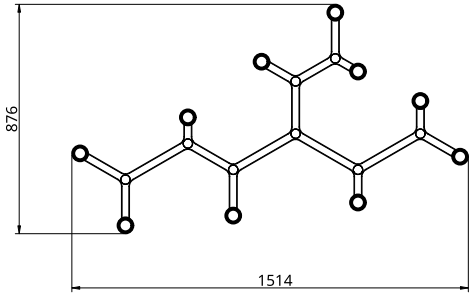

Metal Finish

-  Polished Brass
-  Black Anodised
-  Brushed Brass
-  Silver Anodised
-  Burnished Brass

Glass Finish

-  Frosted Ombre

Empty State

S78-15

Product Breakdown	Sprawl	S015
Dimensions	Length	1297mm
	Height	185mm
	Depth	763mm
Weight	Brass	14.6kg
	Aluminium	8.3kg
Light Source	Led Matrix	
	3000k	
	Decorative Lighting Only	
Power	Light Wattage	40w
	Driver Wattage	90w
	Voltage	110-130v / 220-240v
	IP20 Rated	
Hanging	We offer a range of hanging options. Including direct attach and fully enclosed ceiling roses. Light supplied with 1500mm / 3000mm / 6000mm length of cable to be hung and cut to desired length on site.	
Driver	Supplied with a dimmable 12v LED Driver. Driver can be stored within 8m of the light, in a recess being the ceiling or enclosed within a ceiling rose.	
	Driver Dimensions	180 x 60 x 35 mm
	Ceiling Rose Dimensions	162 x 48 mm

Metal Finish

-  Polished Brass
-  Black Anodised
-  Brushed Brass
-  Silver Anodised
-  Burnished Brass

Glass Finish

-  Frosted Ombre

Empty State

S78-16

Product Breakdown	Sprawl	S016
Dimensions	Length	1514mm
	Height	585mm
	Depth	876mm
Weight	Brass	20.7kg
	Aluminium	12.5kg
Light Source	Led Matrix	
	3000k	
	Decorative Lighting Only	
Power	Light Wattage	44w
	Driver Wattage	90w
	Voltage	110-130v / 220-240v
	IP20 Rated	
Hanging	We offer a range of hanging options. Including direct attach and fully enclosed ceiling roses. Light supplied with 1500mm / 3000mm / 6000mm length of cable to be hung and cut to desired length on site.	
Driver	Supplied with a dimmable 12v LED Driver. Driver can be stored within 8m of the light, in a recess being the ceiling or enclosed within a ceiling rose.	
	Driver Dimensions	180 x 60 x 35 mm
	Ceiling Rose Dimensions	162 x 48 mm