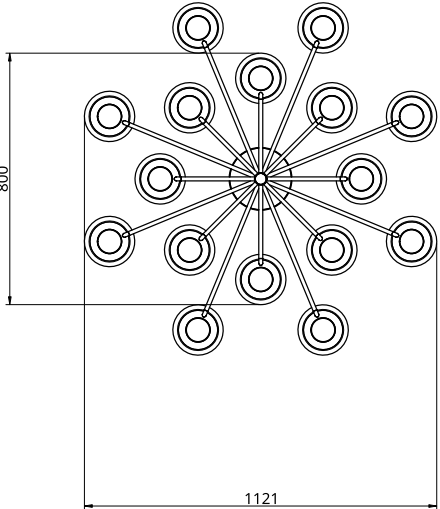

Metal Finish

-  Polished Brass
-  Black Anodised
-  Brushed Brass
-  Silver Anodised
-  Burnished Brass

Glass Finish

-  Opal White
-  Smoked
-  Frosted

Empty State

S19-08

Product Breakdown	Tier 1	1200mm OD
	Tier 2	800mm OD
Dimensions	OD	1200mm
	Height	478mm
Weight	Brass	20.5kg
	Aluminium	13.2kg
Light Source	Led Matrix	
	3000k	
	Decorative Lighting Only	
Power	Light Wattage	52w
	Driver Wattage	90w
	Voltage	110-130v / 220-240v
	IP20 Rated	
Hanging	We offer a range of hanging options. Including direct attach and fully enclosed ceiling roses. Drop height offered in 50mm increments as standard. Max drop height is 1500mm. Custom drop heights available on request.	
Driver	Supplied with a dimable 12v LED Driver. Driver can be stored within 8m of the light, in a recess being the ceiling or enclosed within a ceiling rose.	
	Driver Dimensions	180 x 60 x 35mm
	Ceiling Rose Dimensions	200 x 52mm

Metal Finish

Glass Finish

-  Polished Brass
-  Black Anodised
-  Brushed Brass
-  Silver Anodised
-  Burnished Brass

-  Opal White
-  Smoked
-  Frosted

Empty State

S19-09

Product Breakdown	Tier 1	1200mm OD
	Tier 2	800mm OD
Dimensions	OD	1200mm
	Height	478mm
Weight	Brass	25.5kg
	Aluminium	16.5kg
Light Source	Led Matrix 3000k Decorative Lighting Only	
Power	Light Wattage	64w
	Driver Wattage	90w
	Voltage	110-130v / 220-240v
	IP20 Rated	
Hanging	We offer a range of hanging options. Including direct attach and fully enclosed ceiling roses. Drop height offered in 50mm increments as standard. Max drop height is 1500mm. Custom drop heights available on request.	
Driver	Supplied with a dimable 12v LED Driver. Driver can be stored within 8m of the light, in a recess being the ceiling or enclosed within a ceiling rose.	
	Driver Dimensions	180 x 60 x 35mm
	Ceiling Rose Dimensions	200 x 52mm