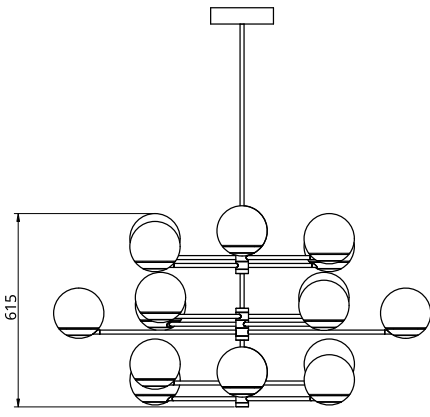

Metal Finish

Glass Finish

-  Polished Brass
-  Black Anodised
-  Brushed Brass
-  Silver Anodised
-  Burnished Brass

-  Opal White
-  Smoked
-  Frosted

Empty State

S19-10

Product Breakdown	Tier 1	800mm OD
	Tier 2	1200mm OD
	Tier 3	800mm OD
Dimensions	OD	1200mm
	Height	640mm
Weight	Brass	22.7kg
	Aluminium	14.8kg
Light Source	Led Matrix	
	3000k	
	Decorative Lighting Only	
Power	Light Wattage	60w
	Driver Wattage	90w
	Voltage	110-130v / 220-240v
	IP20 Rated	
Hanging	We offer a range of hanging options. Including direct attach and fully enclosed ceiling roses. Drop height offered in 50mm increments as standard. Max drop height is 1500mm. Custom drop heights available on request.	
Driver	Supplied with a dimable 12v LED Driver. Driver can be stored within 8m of the light, in a recess being the ceiling or enclosed within a ceiling rose.	
	Driver Dimensions	180 x 60 x 35mm
	Ceiling Rose Dimensions	200 x 52mm

Metal Finish

Glass Finish

-  Polished Brass
-  Black Anodised
-  Brushed Brass
-  Silver Anodised
-  Burnished Brass

-  Opal White
-  Smoked
-  Frosted

Empty State

S19-11

Product Breakdown	Tier 1	1400mm OD
	Tier 2	1200mm OD
	Tier 3	800mm OD
Dimensions	OD	1400mm
	Height	715mm
Weight	Brass	32kg
	Aluminium	20.3kg
Light Source	Led Matrix	
	3000k	
	Decorative Lighting Only	
Power	Light Wattage	77w
	Driver Wattage	90w
	Voltage	110-130v / 220-240v
	IP20 Rated	
Hanging	We offer a range of hanging options. Including direct attach and fully enclosed ceiling roses. Drop height offered in 50mm increments as standard. Max drop height is 1500mm. Custom drop heights available on request.	
Driver	Supplied with a dimable 12v LED Driver. Driver can be stored within 8m of the light, in a recess being the ceiling or enclosed within a ceiling rose.	
	Driver Dimensions	180 x 60 x 35mm
	Ceiling Rose Dimensions	200 x 52mm