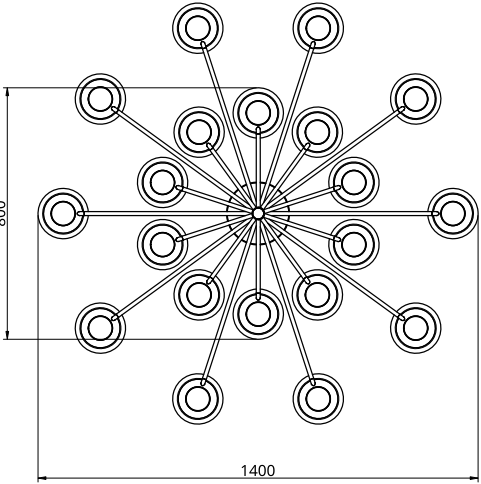

Metal Finish

-  Polished Brass
-  Black Anodised
-  Brushed Brass
-  Silver Anodised
-  Burnished Brass

Glass Finish

-  Opal White
-  Smoked
-  Frosted

Empty State

S19-06

Product Breakdown	Tier 1 Tier 2	800mm OD 1400mm OD
Dimensions	OD Height	1400mm 528mm
Weight	Brass Aluminium	26.3kg 16.8kg
Light Source	Led Matrix 3000k Decorative Lighting Only	
Power	Light Wattage Driver Wattage Voltage IP20 Rated	64w 90w 110-130v / 220-240v
Hanging	We offer a range of hanging options. Including direct attach and fully enclosed ceiling roses. Drop height offered in 50mm increments as standard. Max drop height is 1500mm. Custom drop heights available on request.	
Driver	Supplied with a dimable 12v LED Driver. Driver can be stored within 8m of the light, in a recess being the ceiling or enclosed within a ceiling rose.	
	Driver Dimensions Ceiling Rose Dimensions	180 x 60 x 35mm 200 x 52mm

Metal Finish

Glass Finish

-  Polished Brass
-  Black Anodised
-  Brushed Brass
-  Silver Anodised
-  Burnished Brass

-  Opal White
-  Smoked
-  Frosted

Empty State

S19-07

Product Breakdown	Tier 1	1200mm OD
	Tier 2	800mm OD
Dimensions	OD	1200mm
	Height	428mm
Weight	Brass	20.5kg
	Aluminium	13.2kg
Light Source	Led Matrix 3000k Decorative Lighting Only	
Power	Light Wattage	52w
	Driver Wattage	90w
	Voltage	110-130v / 220-240v
	IP20 Rated	
Hanging	We offer a range of hanging options. Including direct attach and fully enclosed ceiling roses. Drop height offered in 50mm increments as standard. Max drop height is 1500mm. Custom drop heights available on request.	
Driver	Supplied with a dimable 12v LED Driver. Driver can be stored within 8m of the light, in a recess being the ceiling or enclosed within a ceiling rose.	
	Driver Dimensions	180 x 60 x 35mm
	Ceiling Rose Dimensions	200 x 52mm