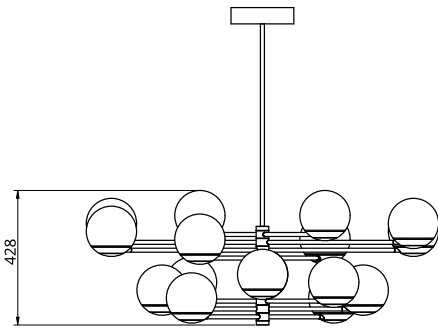

Metal Finish

Glass Finish

-  Polished Brass
-  Black Anodised
-  Brushed Brass
-  Silver Anodised
-  Burnished Brass

-  Opal White
-  Smoked
-  Frosted

Empty State

S19-07

Product Breakdown	Tier 1	1200mm OD
	Tier 2	800mm OD
Dimensions	OD	1200mm
	Height	428mm
Weight	Brass	20.5kg
	Aluminium	13.2kg
Light Source	Led Matrix 3000k Decorative Lighting Only	
Power	Light Wattage	52w
	Driver Wattage	90w
	Voltage	110-130v / 220-240v
	IP20 Rated	
Hanging	We offer a range of hanging options. Including direct attach and fully enclosed ceiling roses. Drop height offered in 50mm increments as standard. Max drop height is 1500mm. Custom drop heights available on request.	
Driver	Supplied with a dimable 12v LED Driver. Driver can be stored within 8m of the light, in a recess being the ceiling or enclosed within a ceiling rose.	
	Driver Dimensions	180 x 60 x 35mm
	Ceiling Rose Dimensions	200 x 52mm

Metal Finish

-  Polished Brass
-  Black Anodised
-  Brushed Brass
-  Silver Anodised
-  Burnished Brass

Glass Finish

-  Opal White
-  Smoked
-  Frosted

Empty State

S19-08

Product Breakdown	Tier 1	1200mm OD
	Tier 2	800mm OD
Dimensions	OD	1200mm
	Height	478mm
Weight	Brass	20.5kg
	Aluminium	13.2kg
Light Source	Led Matrix	
	3000k	
	Decorative Lighting Only	
Power	Light Wattage	52w
	Driver Wattage	90w
	Voltage	110-130v / 220-240v
	IP20 Rated	
Hanging	We offer a range of hanging options. Including direct attach and fully enclosed ceiling roses. Drop height offered in 50mm increments as standard. Max drop height is 1500mm. Custom drop heights available on request.	
Driver	Supplied with a dimable 12v LED Driver. Driver can be stored within 8m of the light, in a recess being the ceiling or enclosed within a ceiling rose.	
	Driver Dimensions	180 x 60 x 35mm
	Ceiling Rose Dimensions	200 x 52mm