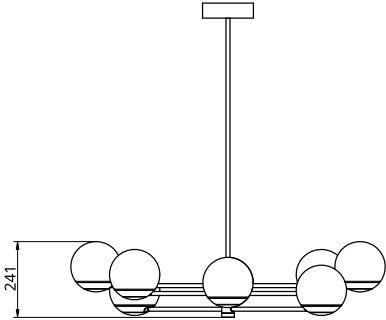

Metal Finish

-  Polished Brass
-  Black Anodised
-  Brushed Brass
-  Silver Anodised
-  Burnished Brass

Glass Finish

-  Opal White
-  Smoked
-  Frosted

Empty State

S19-02

Product Breakdown	Tier1	1000mm OD
Dimensions	OD Height	1000mm 241mm
Weight	Brass Aluminium	10.3kg 6.6kg
Light Source	Led Matrix 3000k Decorative Lighting Only	
Power	Light Wattage Driver Wattage Voltage IP20 Rated	26w 40w 110-130v / 220-240v
Hanging	We offer a range of hanging options. Including direct attach and fully enclosed ceiling roses. Drop height offered in 50mm increments as standard. Max drop height is 1500mm. Custom drop heights available on request.	
Driver	Supplied with a dimable 12v LED Driver. Driver can be stored within 8m of the light, in a recess being the ceiling or enclosed within a ceiling rose.	
	Driver Dimensions Ceiling Rose Dimensions	137 x 81.5 x 31mm 200 x 52mm

Metal Finish

-  Polished Brass
-  Black Anodised
-  Brushed Brass
-  Silver Anodised
-  Burnished Brass

Glass Finish

-  Opal White
-  Smoked
-  Frosted

Empty State

S19-03

Product Breakdown	Tier1	1000mm OD
Dimensions	OD Height	1000mm 226mm
Weight	Brass Aluminium	12.8kg 8.2kg
Light Source	Led Matrix 3000k Decorative Lighting Only	
Power	Light Wattage Driver Wattage Voltage IP20 Rated	26w 40w 110-130v / 220-240v
Hanging	We offer a range of hanging options. Including direct attach and fully enclosed ceiling roses. Drop height offered in 50mm increments as standard. Max drop height is 1500mm. Custom drop heights available on request.	
Driver	Supplied with a dimable 12v LED Driver. Driver can be stored within 8m of the light, in a recess being the ceiling or enclosed within a ceiling rose.	
	Driver Dimensions Ceiling Rose Dimensions	137 x 81.5 x 31mm 200 x 52mm