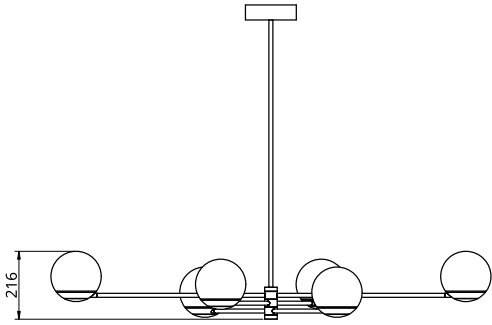

Metal Finish

Glass Finish

-  Polished Brass
-  Black Anodised
-  Brushed Brass
-  Silver Anodised
-  Burnished Brass

-  Opal White
-  Smoked
-  Frosted

Empty State

S19-12

Product Breakdown	Tier 1	800mm OD
	Tier 2	1400mm OD
	Tier 3	800mm OD
Dimensions	OD	1400mm
	Height	690mm
Weight	Brass	38.3kg
	Aluminium	24.8kg
Light Source	Led Matrix	
	3000k	
	Decorative Lighting Only	
Power	Light Wattage	96w
	Driver Wattage	100w
	Voltage	110-130v / 220-240v
	IP20 Rated	
Hanging	We offer a range of hanging options. Including direct attach and fully enclosed ceiling roses. Drop height offered in 50mm increments as standard. Max drop height is 1500mm. Custom drop heights available on request.	
Driver	Supplied with a dimable 12v LED Driver. Driver can be stored within 8m of the light, in a recess being the ceiling or enclosed within a ceiling rose.	
	Driver Dimensions	180 x 60 x 35mm
	Ceiling Rose Dimensions	200 x 52mm

Metal Finish

-  Polished Brass
-  Black Anodised
-  Brushed Brass
-  Silver Anodised
-  Burnished Brass

Glass Finish

-  Opal White
-  Smoked
-  Frosted

Empty State

S19-13

Product Breakdown	Tier 1	800mm OD
	Tier 2	1200mm OD
	Tier 3	800mm OD
Dimensions	OD	1200mm
	Height	216mm
Weight	Brass	7.9kg
	Aluminium	5kg
Light Source	Led Matrix	
	3000k	
	Decorative Lighting Only	
Power	Light Wattage	20w
	Driver Wattage	40w
	Voltage	110-130v / 220-240v
	IP20 Rated	
Hanging	We offer a range of hanging options. Including direct attach and fully enclosed ceiling roses. Drop height offered in 50mm increments as standard. Max drop height is 1500mm. Custom drop heights available on request.	
Driver	Supplied with a dimable 12v LED Driver. Driver can be stored within 8m of the light, in a recess being the ceiling or enclosed within a ceiling rose.	
	Driver Dimensions	137 x 81.5 x 31mm
	Ceiling Rose Dimensions	200 x 52mm