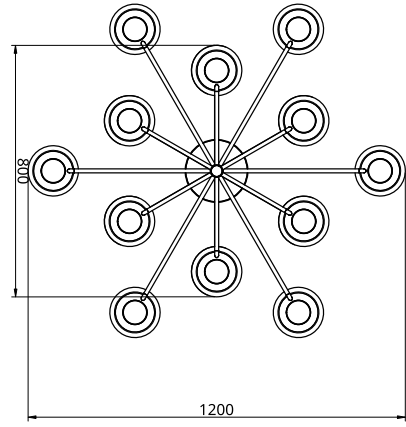

Metal Finish

Glass Finish

-  Polished Brass
-  Black Anodised
-  Brushed Brass
-  Silver Anodised
-  Burnished Brass

-  Opal White
-  Smoked
-  Frosted

Empty State

S19-10

Product Breakdown	Tier 1	800mm OD
	Tier 2	1200mm OD
	Tier 3	800mm OD
Dimensions	OD	1200mm
	Height	640mm
Weight	Brass	22.7kg
	Aluminium	14.8kg
Light Source	Led Matrix	
	3000k	
	Decorative Lighting Only	
Power	Light Wattage	60w
	Driver Wattage	90w
	Voltage	110-130v / 220-240v
	IP20 Rated	
Hanging	We offer a range of hanging options. Including direct attach and fully enclosed ceiling roses. Drop height offered in 50mm increments as standard. Max drop height is 1500mm. Custom drop heights available on request.	
Driver	Supplied with a dimable 12v LED Driver. Driver can be stored within 8m of the light, in a recess being the ceiling or enclosed within a ceiling rose.	
	Driver Dimensions	180 x 60 x 35mm
	Ceiling Rose Dimensions	200 x 52mm

Metal Finish

Glass Finish

-  Polished Brass
-  Black Anodised
-  Brushed Brass
-  Silver Anodised
-  Burnished Brass

-  Opal White
-  Smoked
-  Frosted

Empty State

S19-11

Product Breakdown	Tier 1	1400mm OD
	Tier 2	1200mm OD
	Tier 3	800mm OD
Dimensions	OD	1400mm
	Height	715mm
Weight	Brass	32kg
	Aluminium	20.3kg
Light Source	Led Matrix	
	3000k	
	Decorative Lighting Only	
Power	Light Wattage	77w
	Driver Wattage	90w
	Voltage	110-130v / 220-240v
	IP20 Rated	
Hanging	We offer a range of hanging options. Including direct attach and fully enclosed ceiling roses. Drop height offered in 50mm increments as standard. Max drop height is 1500mm. Custom drop heights available on request.	
Driver	Supplied with a dimable 12v LED Driver. Driver can be stored within 8m of the light, in a recess being the ceiling or enclosed within a ceiling rose.	
	Driver Dimensions	180 x 60 x 35mm
	Ceiling Rose Dimensions	200 x 52mm