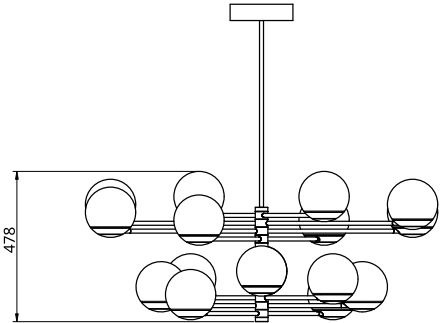

Metal Finish

-  Polished Brass
-  Black Anodised
-  Brushed Brass
-  Silver Anodised
-  Burnished Brass

Glass Finish

-  Opal White
-  Smoked
-  Frosted

Empty State

S19-08

Product Breakdown	Tier 1	1200mm OD
	Tier 2	800mm OD
Dimensions	OD	1200mm
	Height	478mm
Weight	Brass	20.5kg
	Aluminium	13.2kg
Light Source	Led Matrix	
	3000k	
	Decorative Lighting Only	
Power	Light Wattage	52w
	Driver Wattage	90w
	Voltage	110-130v / 220-240v
	IP20 Rated	
Hanging	We offer a range of hanging options. Including direct attach and fully enclosed ceiling roses. Drop height offered in 50mm increments as standard. Max drop height is 1500mm. Custom drop heights available on request.	
Driver	Supplied with a dimable 12v LED Driver. Driver can be stored within 8m of the light, in a recess being the ceiling or enclosed within a ceiling rose.	
	Driver Dimensions	180 x 60 x 35mm
	Ceiling Rose Dimensions	200 x 52mm

Metal Finish

Glass Finish

-  Polished Brass
-  Black Anodised
-  Brushed Brass
-  Silver Anodised
-  Burnished Brass

-  Opal White
-  Smoked
-  Frosted

Empty State

S19-09

Product Breakdown	Tier 1	1200mm OD
	Tier 2	800mm OD
Dimensions	OD	1200mm
	Height	478mm
Weight	Brass	25.5kg
	Aluminium	16.5kg
Light Source	Led Matrix 3000k Decorative Lighting Only	
Power	Light Wattage	64w
	Driver Wattage	90w
	Voltage	110-130v / 220-240v
	IP20 Rated	
Hanging	We offer a range of hanging options. Including direct attach and fully enclosed ceiling roses. Drop height offered in 50mm increments as standard. Max drop height is 1500mm. Custom drop heights available on request.	
Driver	Supplied with a dimable 12v LED Driver. Driver can be stored within 8m of the light, in a recess being the ceiling or enclosed within a ceiling rose.	
	Driver Dimensions	180 x 60 x 35mm
	Ceiling Rose Dimensions	200 x 52mm