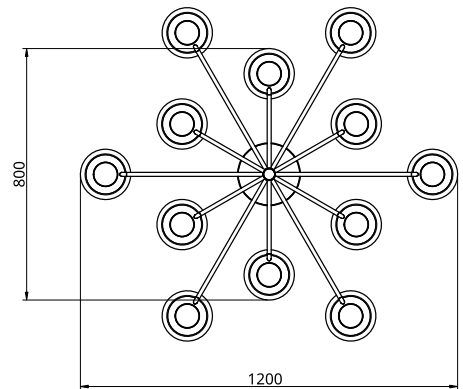

Metal Finish

-  Polished Brass
-  Black Anodised
-  Brushed Brass
-  Silver Anodised
-  Burnished Brass

Glass Finish

-  Opal White
-  Smoked
-  Frosted

Empty State

S19-05

Product Breakdown	Tier 1 Tier 2	1200mm OD 800mm OD
Dimensions	OD Height	1200mm 425mm
Weight	Brass Aluminium	15.5kg 10kg
Light Source	Led Matrix 3000k Decorative Lighting Only	
Power	Light Wattage Driver Wattage Voltage IP20 Rated	40w 90w 110-130v / 220-240v
Hanging	We offer a range of hanging options. Including direct attach and fully enclosed ceiling roses. Drop height offered in 50mm increments as standard. Max drop height is 1500mm. Custom drop heights available on request.	
Driver	Supplied with a dimable 12v LED Driver. Driver can be stored within 8m of the light, in a recess being the ceiling or enclosed within a ceiling rose.	
	Driver Dimensions Ceiling Rose Dimensions	180 x 60 x 35mm 200 x 52mm

Metal Finish

-  Polished Brass
-  Black Anodised
-  Brushed Brass
-  Silver Anodised
-  Burnished Brass

Glass Finish

-  Opal White
-  Smoked
-  Frosted

Empty State

S19-06

Product Breakdown	Tier 1 Tier 2	800mm OD 1400mm OD
Dimensions	OD Height	1400mm 528mm
Weight	Brass Aluminium	26.3kg 16.8kg
Light Source	Led Matrix 3000k Decorative Lighting Only	
Power	Light Wattage Driver Wattage Voltage IP20 Rated	64w 90w 110-130v / 220-240v
Hanging	We offer a range of hanging options. Including direct attach and fully enclosed ceiling roses. Drop height offered in 50mm increments as standard. Max drop height is 1500mm. Custom drop heights available on request.	
Driver	Supplied with a dimable 12v LED Driver. Driver can be stored within 8m of the light, in a recess being the ceiling or enclosed within a ceiling rose.	
	Driver Dimensions Ceiling Rose Dimensions	180 x 60 x 35mm 200 x 52mm