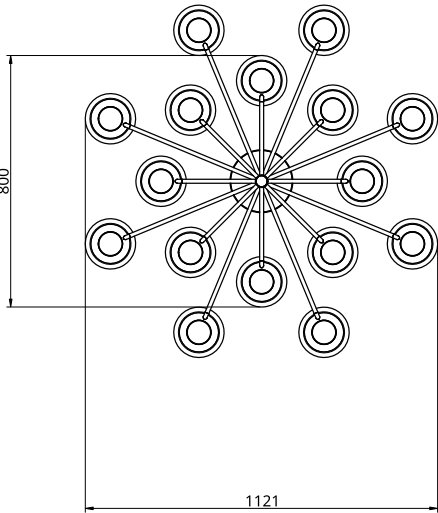

Metal Finish

Glass Finish

-  Polished Brass
-  Black Anodised
-  Brushed Brass
-  Silver Anodised
-  Burnished Brass

-  Opal White
-  Smoked
-  Frosted

Empty State

S19-07

Product Breakdown	Tier 1	1200mm OD
	Tier 2	800mm OD
Dimensions	OD	1200mm
	Height	428mm
Weight	Brass	20.5kg
	Aluminium	13.2kg
Light Source	Led Matrix 3000k Decorative Lighting Only	
Power	Light Wattage	52w
	Driver Wattage	90w
	Voltage	110-130v / 220-240v
	IP20 Rated	
Hanging	We offer a range of hanging options. Including direct attach and fully enclosed ceiling roses. Drop height offered in 50mm increments as standard. Max drop height is 1500mm. Custom drop heights available on request.	
Driver	Supplied with a dimable 12v LED Driver. Driver can be stored within 8m of the light, in a recess being the ceiling or enclosed within a ceiling rose.	
	Driver Dimensions	180 x 60 x 35mm
	Ceiling Rose Dimensions	200 x 52mm

Metal Finish

-  Polished Brass
-  Black Anodised
-  Brushed Brass
-  Silver Anodised
-  Burnished Brass

Glass Finish

-  Opal White
-  Smoked
-  Frosted

Empty State

S19-08

Product Breakdown	Tier 1	1200mm OD
	Tier 2	800mm OD
Dimensions	OD	1200mm
	Height	478mm
Weight	Brass	20.5kg
	Aluminium	13.2kg
Light Source	Led Matrix	
	3000k	
	Decorative Lighting Only	
Power	Light Wattage	52w
	Driver Wattage	90w
	Voltage	110-130v / 220-240v
	IP20 Rated	
Hanging	We offer a range of hanging options. Including direct attach and fully enclosed ceiling roses. Drop height offered in 50mm increments as standard. Max drop height is 1500mm. Custom drop heights available on request.	
Driver	Supplied with a dimable 12v LED Driver. Driver can be stored within 8m of the light, in a recess being the ceiling or enclosed within a ceiling rose.	
	Driver Dimensions	180 x 60 x 35mm
	Ceiling Rose Dimensions	200 x 52mm