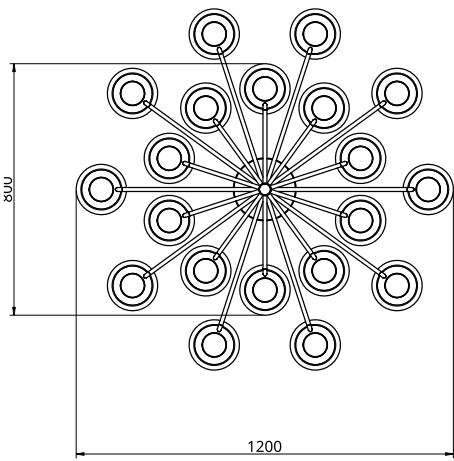

Metal Finish

Glass Finish

-  Polished Brass
-  Black Anodised
-  Brushed Brass
-  Silver Anodised
-  Burnished Brass

-  Opal White
-  Smoked
-  Frosted

Empty State

S19-09

Product Breakdown	Tier 1	1200mm OD
	Tier 2	800mm OD
Dimensions	OD	1200mm
	Height	478mm
Weight	Brass	25.5kg
	Aluminium	16.5kg
Light Source	Led Matrix 3000k Decorative Lighting Only	
Power	Light Wattage	64w
	Driver Wattage	90w
	Voltage	110-130v / 220-240v
	IP20 Rated	
Hanging	We offer a range of hanging options. Including direct attach and fully enclosed ceiling roses. Drop height offered in 50mm increments as standard. Max drop height is 1500mm. Custom drop heights available on request.	
Driver	Supplied with a dimable 12v LED Driver. Driver can be stored within 8m of the light, in a recess being the ceiling or enclosed within a ceiling rose.	
	Driver Dimensions	180 x 60 x 35mm
	Ceiling Rose Dimensions	200 x 52mm

Metal Finish

Glass Finish

-  Polished Brass
-  Black Anodised
-  Brushed Brass
-  Silver Anodised
-  Burnished Brass

-  Opal White
-  Smoked
-  Frosted

Empty State

S19-10

Product Breakdown	Tier 1	800mm OD
	Tier 2	1200mm OD
	Tier 3	800mm OD
Dimensions	OD	1200mm
	Height	640mm
Weight	Brass	22.7kg
	Aluminium	14.8kg
Light Source	Led Matrix	
	3000k	
	Decorative Lighting Only	
Power	Light Wattage	60w
	Driver Wattage	90w
	Voltage	110-130v / 220-240v
	IP20 Rated	
Hanging	We offer a range of hanging options. Including direct attach and fully enclosed ceiling roses. Drop height offered in 50mm increments as standard. Max drop height is 1500mm. Custom drop heights available on request.	
Driver	Supplied with a dimable 12v LED Driver. Driver can be stored within 8m of the light, in a recess being the ceiling or enclosed within a ceiling rose.	
	Driver Dimensions	180 x 60 x 35mm
	Ceiling Rose Dimensions	200 x 52mm