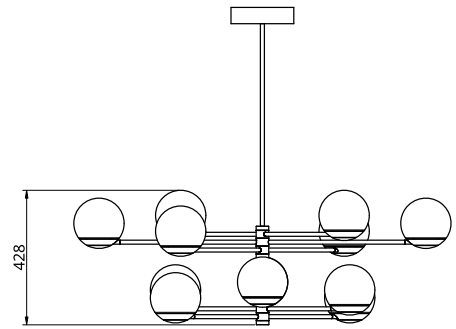

Metal Finish

-  Polished Brass
-  Black Anodised
-  Brushed Brass
-  Silver Anodised
-  Burnished Brass

Glass Finish

-  Opal White
-  Smoked
-  Frosted

Empty State

S19-05

Product Breakdown	Tier 1 Tier 2	1200mm OD 800mm OD
Dimensions	OD Height	1200mm 425mm
Weight	Brass Aluminium	15.5kg 10kg
Light Source	Led Matrix 3000k Decorative Lighting Only	
Power	Light Wattage Driver Wattage Voltage IP20 Rated	40w 90w 110-130v / 220-240v
Hanging	We offer a range of hanging options. Including direct attach and fully enclosed ceiling roses. Drop height offered in 50mm increments as standard. Max drop height is 1500mm. Custom drop heights available on request.	
Driver	Supplied with a dimable 12v LED Driver. Driver can be stored within 8m of the light, in a recess being the ceiling or enclosed within a ceiling rose.	
	Driver Dimensions Ceiling Rose Dimensions	180 x 60 x 35mm 200 x 52mm

Metal Finish

-  Polished Brass
-  Black Anodised
-  Brushed Brass
-  Silver Anodised
-  Burnished Brass

Glass Finish

-  Opal White
-  Smoked
-  Frosted

Empty State

S19-06

Product Breakdown	Tier 1 Tier 2	800mm OD 1400mm OD
Dimensions	OD Height	1400mm 528mm
Weight	Brass Aluminium	26.3kg 16.8kg
Light Source	Led Matrix 3000k Decorative Lighting Only	
Power	Light Wattage Driver Wattage Voltage IP20 Rated	64w 90w 110-130v / 220-240v
Hanging	We offer a range of hanging options. Including direct attach and fully enclosed ceiling roses. Drop height offered in 50mm increments as standard. Max drop height is 1500mm. Custom drop heights available on request.	
Driver	Supplied with a dimable 12v LED Driver. Driver can be stored within 8m of the light, in a recess being the ceiling or enclosed within a ceiling rose.	
	Driver Dimensions Ceiling Rose Dimensions	180 x 60 x 35mm 200 x 52mm