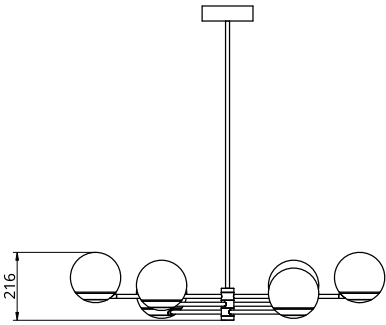

Empty State

S19-01

Product Breakdown	Tier1	1000mm OD
Dimensions	OD Height	1000mm 216mm
Weight	Brass Aluminium	7.5kg 5kg
Light Source	Led Matrix 3000k Decorative Lighting Only	
Power	Light Wattage Driver Wattage Voltage IP20 Rated	20w 40w 110-130v / 220-240v
Hanging	We offer a range of hanging options. Including direct attach and fully enclosed ceiling roses. Drop height offered in 50mm increments as standard. Max drop height is 1500mm. Custom drop heights available on request.	
Driver	Supplied with a dimable 12v LED Driver. Driver can be stored within 8m of the light, in a recess being the ceiling or enclosed within a ceiling rose.	
	Driver Dimensions Ceiling Rose Dimensions	137 x 81.5 x 31mm 200 x 52mm

Metal Finish

-  Polished Brass
-  Black Anodised
-  Brushed Brass
-  Silver Anodised
-  Burnished Brass

Glass Finish

-  Opal White
-  Smoked
-  Frosted

Empty State

S19-02

Product Breakdown	Tier1	1000mm OD
Dimensions	OD Height	1000mm 241mm
Weight	Brass Aluminium	10.3kg 6.6kg
Light Source	Led Matrix 3000k Decorative Lighting Only	
Power	Light Wattage Driver Wattage Voltage IP20 Rated	26w 40w 110-130v / 220-240v
Hanging	We offer a range of hanging options. Including direct attach and fully enclosed ceiling roses. Drop height offered in 50mm increments as standard. Max drop height is 1500mm. Custom drop heights available on request.	
Driver	Supplied with a dimable 12v LED Driver. Driver can be stored within 8m of the light, in a recess being the ceiling or enclosed within a ceiling rose.	
	Driver Dimensions Ceiling Rose Dimensions	137 x 81.5 x 31mm 200 x 52mm