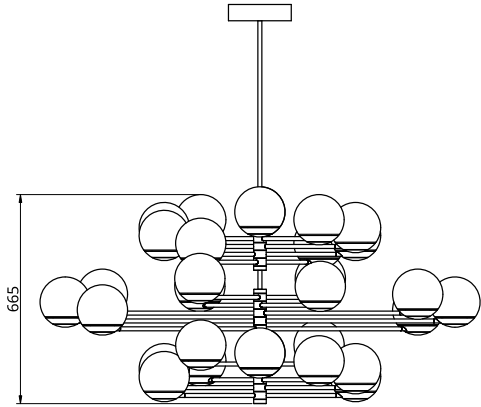

Metal Finish

Glass Finish

-  Polished Brass
-  Black Anodised
-  Brushed Brass
-  Silver Anodised
-  Burnished Brass

-  Opal White
-  Smoked
-  Frosted

Empty State

S19-12

Product Breakdown	Tier 1	800mm OD
	Tier 2	1400mm OD
	Tier 3	800mm OD
Dimensions	OD	1400mm
	Height	690mm
Weight	Brass	38.3kg
	Aluminium	24.8kg
Light Source	Led Matrix	
	3000k	
	Decorative Lighting Only	
Power	Light Wattage	96w
	Driver Wattage	100w
	Voltage	110-130v / 220-240v
	IP20 Rated	
Hanging	We offer a range of hanging options. Including direct attach and fully enclosed ceiling roses. Drop height offered in 50mm increments as standard. Max drop height is 1500mm. Custom drop heights available on request.	
Driver	Supplied with a dimable 12v LED Driver. Driver can be stored within 8m of the light, in a recess being the ceiling or enclosed within a ceiling rose.	
	Driver Dimensions	180 x 60 x 35mm
	Ceiling Rose Dimensions	200 x 52mm

Metal Finish

-  Polished Brass
-  Black Anodised
-  Brushed Brass
-  Silver Anodised
-  Burnished Brass

Glass Finish

-  Opal White
-  Smoked
-  Frosted

Empty State

S19-13

Product Breakdown	Tier 1	800mm OD
	Tier 2	1200mm OD
	Tier 3	800mm OD
Dimensions	OD	1200mm
	Height	216mm
Weight	Brass	7.9kg
	Aluminium	5kg
Light Source	Led Matrix	
	3000k	
	Decorative Lighting Only	
Power	Light Wattage	20w
	Driver Wattage	40w
	Voltage	110-130v / 220-240v
	IP20 Rated	
Hanging	We offer a range of hanging options. Including direct attach and fully enclosed ceiling roses. Drop height offered in 50mm increments as standard. Max drop height is 1500mm. Custom drop heights available on request.	
Driver	Supplied with a dimable 12v LED Driver. Driver can be stored within 8m of the light, in a recess being the ceiling or enclosed within a ceiling rose.	
	Driver Dimensions	137 x 81.5 x 31mm
	Ceiling Rose Dimensions	200 x 52mm