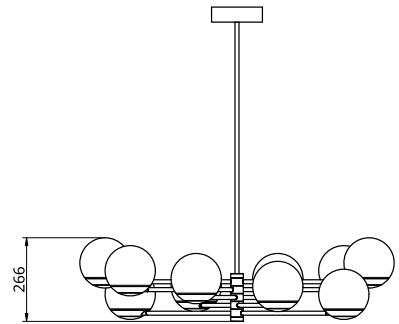

Metal Finish

-  Polished Brass
-  Black Anodised
-  Brushed Brass
-  Silver Anodised
-  Burnished Brass

Glass Finish

-  Opal White
-  Smoked
-  Frosted

Empty State

S19-03

Product Breakdown	Tier1	1000mm OD
Dimensions	OD Height	1000mm 226mm
Weight	Brass Aluminium	12.8kg 8.2kg
Light Source	Led Matrix 3000k Decorative Lighting Only	
Power	Light Wattage Driver Wattage Voltage IP20 Rated	26w 40w 110-130v / 220-240v
Hanging	We offer a range of hanging options. Including direct attach and fully enclosed ceiling roses. Drop height offered in 50mm increments as standard. Max drop height is 1500mm. Custom drop heights available on request.	
Driver	Supplied with a dimable 12v LED Driver. Driver can be stored within 8m of the light, in a recess being the ceiling or enclosed within a ceiling rose.	
	Driver Dimensions Ceiling Rose Dimensions	137 x 81.5 x 31mm 200 x 52mm

Metal Finish

-  Polished Brass
-  Black Anodised
-  Brushed Brass
-  Silver Anodised
-  Burnished Brass

Glass Finish

-  Opal White
-  Smoked
-  Frosted

Empty State

S19-04

Product Breakdown	Tier 1	1000mm OD
	Tier 2	1200mm OD
Dimensions	OD	1000mm
	Height	428mm
Weight	Brass	16kg
	Aluminium	10kg
Light Source	Led Matrix 3000k Decorative Lighting Only	
Power	Light Wattage	40w
	Driver Wattage	90w
	Voltage	110-130v / 220-240v
	IP20 Rated	
Hanging	We offer a range of hanging options. Including direct attach and fully enclosed ceiling roses. Drop height offered in 50mm increments as standard. Max drop height is 1500mm. Custom drop heights available on request.	
Driver	Supplied with a dimable 12v LED Driver. Driver can be stored within 8m of the light, in a recess being the ceiling or enclosed within a ceiling rose.	
	Driver Dimensions	180 x 60 x 35mm
	Ceiling Rose Dimensions	200 x 52mm