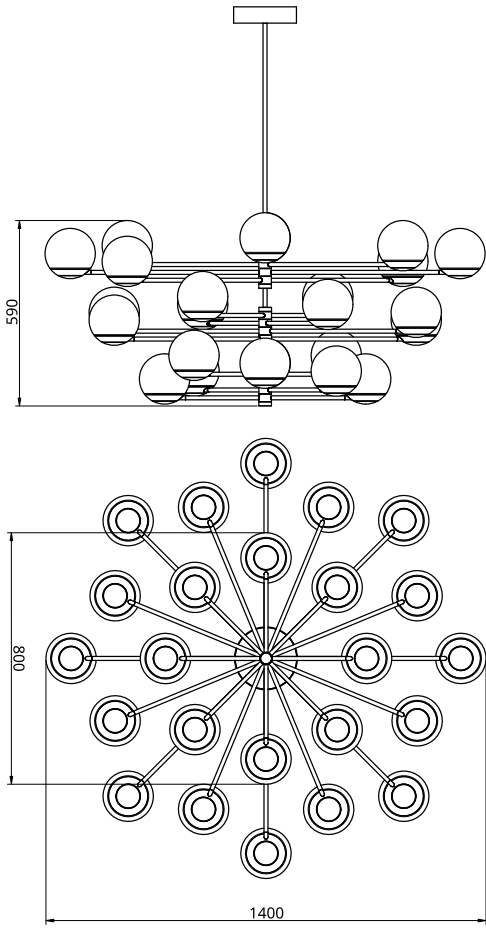

Metal Finish

Glass Finish

-  Polished Brass
-  Black Anodised
-  Brushed Brass
-  Silver Anodised
-  Burnished Brass

-  Opal White
-  Smoked
-  Frosted

Empty State

S19-10

Product Breakdown	Tier 1	800mm OD
	Tier 2	1200mm OD
	Tier 3	800mm OD
Dimensions	OD	1200mm
	Height	640mm
Weight	Brass	22.7kg
	Aluminium	14.8kg
Light Source	Led Matrix	
	3000k	
	Decorative Lighting Only	
Power	Light Wattage	60w
	Driver Wattage	90w
	Voltage	110-130v / 220-240v
	IP20 Rated	
Hanging	We offer a range of hanging options. Including direct attach and fully enclosed ceiling roses. Drop height offered in 50mm increments as standard. Max drop height is 1500mm. Custom drop heights available on request.	
Driver	Supplied with a dimable 12v LED Driver. Driver can be stored within 8m of the light, in a recess being the ceiling or enclosed within a ceiling rose.	
	Driver Dimensions	180 x 60 x 35mm
	Ceiling Rose Dimensions	200 x 52mm

Metal Finish

Glass Finish

-  Polished Brass
-  Black Anodised
-  Brushed Brass
-  Silver Anodised
-  Burnished Brass

-  Opal White
-  Smoked
-  Frosted

Empty State

S19-11

Product Breakdown	Tier 1	1400mm OD
	Tier 2	1200mm OD
	Tier 3	800mm OD
Dimensions	OD	1400mm
	Height	715mm
Weight	Brass	32kg
	Aluminium	20.3kg
Light Source	Led Matrix	
	3000k	
	Decorative Lighting Only	
Power	Light Wattage	77w
	Driver Wattage	90w
	Voltage	110-130v / 220-240v
	IP20 Rated	
Hanging	We offer a range of hanging options. Including direct attach and fully enclosed ceiling roses. Drop height offered in 50mm increments as standard. Max drop height is 1500mm. Custom drop heights available on request.	
Driver	Supplied with a dimable 12v LED Driver. Driver can be stored within 8m of the light, in a recess being the ceiling or enclosed within a ceiling rose.	
	Driver Dimensions	180 x 60 x 35mm
	Ceiling Rose Dimensions	200 x 52mm