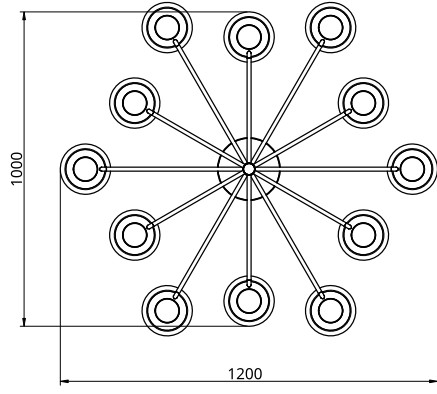

Metal Finish

-  Polished Brass
-  Black Anodised
-  Brushed Brass
-  Silver Anodised
-  Burnished Brass

Glass Finish

-  Opal White
-  Smoked
-  Frosted

Empty State

S19-04

Product Breakdown	Tier 1	1000mm OD
	Tier 2	1200mm OD
Dimensions	OD	1000mm
	Height	428mm
Weight	Brass	16kg
	Aluminium	10kg
Light Source	Led Matrix 3000k Decorative Lighting Only	
Power	Light Wattage	40w
	Driver Wattage	90w
	Voltage	110-130v / 220-240v
	IP20 Rated	
Hanging	We offer a range of hanging options. Including direct attach and fully enclosed ceiling roses. Drop height offered in 50mm increments as standard. Max drop height is 1500mm. Custom drop heights available on request.	
Driver	Supplied with a dimable 12v LED Driver. Driver can be stored within 8m of the light, in a recess being the ceiling or enclosed within a ceiling rose.	
	Driver Dimensions	180 x 60 x 35mm
	Ceiling Rose Dimensions	200 x 52mm

Metal Finish

-  Polished Brass
-  Black Anodised
-  Brushed Brass
-  Silver Anodised
-  Burnished Brass

Glass Finish

-  Opal White
-  Smoked
-  Frosted

Empty State

S19-05

Product Breakdown	Tier 1 Tier 2	1200mm OD 800mm OD
Dimensions	OD Height	1200mm 425mm
Weight	Brass Aluminium	15.5kg 10kg
Light Source	Led Matrix 3000k Decorative Lighting Only	
Power	Light Wattage Driver Wattage Voltage IP20 Rated	40w 90w 110-130v / 220-240v
Hanging	We offer a range of hanging options. Including direct attach and fully enclosed ceiling roses. Drop height offered in 50mm increments as standard. Max drop height is 1500mm. Custom drop heights available on request.	
Driver	Supplied with a dimable 12v LED Driver. Driver can be stored within 8m of the light, in a recess being the ceiling or enclosed within a ceiling rose.	
	Driver Dimensions Ceiling Rose Dimensions	180 x 60 x 35mm 200 x 52mm