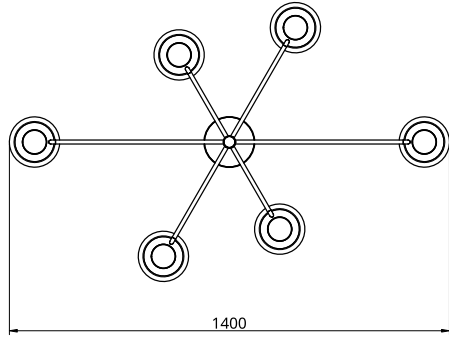

Metal Finish

Glass Finish

-  Polished Brass
-  Black Anodised
-  Brushed Brass
-  Silver Anodised
-  Burnished Brass

-  Opal White
-  Smoked
-  Frosted

Empty State

S19-12

Product Breakdown	Tier 1	800mm OD
	Tier 2	1400mm OD
	Tier 3	800mm OD
Dimensions	OD	1400mm
	Height	690mm
Weight	Brass	38.3kg
	Aluminium	24.8kg
Light Source	Led Matrix	
	3000k	
	Decorative Lighting Only	
Power	Light Wattage	96w
	Driver Wattage	100w
	Voltage	110-130v / 220-240v
	IP20 Rated	
Hanging	We offer a range of hanging options. Including direct attach and fully enclosed ceiling roses. Drop height offered in 50mm increments as standard. Max drop height is 1500mm. Custom drop heights available on request.	
Driver	Supplied with a dimable 12v LED Driver. Driver can be stored within 8m of the light, in a recess being the ceiling or enclosed within a ceiling rose.	
	Driver Dimensions	180 x 60 x 35mm
	Ceiling Rose Dimensions	200 x 52mm

Metal Finish

-  Polished Brass
-  Black Anodised
-  Brushed Brass
-  Silver Anodised
-  Burnished Brass

Glass Finish

-  Opal White
-  Smoked
-  Frosted

Empty State

S19-13

Product Breakdown	Tier 1	800mm OD
	Tier 2	1200mm OD
	Tier 3	800mm OD
Dimensions	OD	1200mm
	Height	216mm
Weight	Brass	7.9kg
	Aluminium	5kg
Light Source	Led Matrix	
	3000k	
	Decorative Lighting Only	
Power	Light Wattage	20w
	Driver Wattage	40w
	Voltage	110-130v / 220-240v
	IP20 Rated	
Hanging	We offer a range of hanging options. Including direct attach and fully enclosed ceiling roses. Drop height offered in 50mm increments as standard. Max drop height is 1500mm. Custom drop heights available on request.	
Driver	Supplied with a dimable 12v LED Driver. Driver can be stored within 8m of the light, in a recess being the ceiling or enclosed within a ceiling rose.	
	Driver Dimensions	137 x 81.5 x 31mm
	Ceiling Rose Dimensions	200 x 52mm