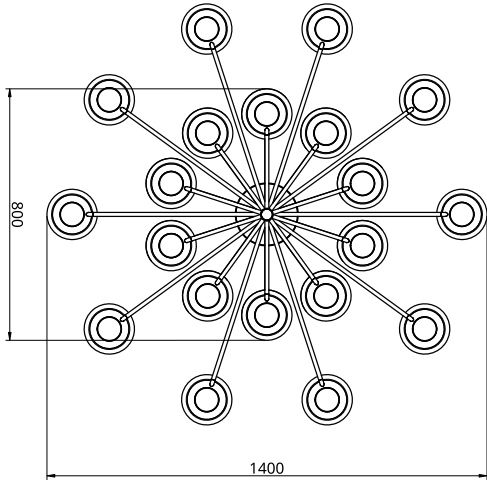

Metal Finish

Glass Finish

-  Polished Brass
-  Black Anodised
-  Brushed Brass
-  Silver Anodised
-  Burnished Brass

-  Opal White
-  Smoked
-  Frosted

Empty State

S19-12

Product Breakdown	Tier 1	800mm OD
	Tier 2	1400mm OD
	Tier 3	800mm OD
Dimensions	OD	1400mm
	Height	690mm
Weight	Brass	38.3kg
	Aluminium	24.8kg
Light Source	Led Matrix	
	3000k	
	Decorative Lighting Only	
Power	Light Wattage	96w
	Driver Wattage	100w
	Voltage	110-130v / 220-240v
	IP20 Rated	
Hanging	We offer a range of hanging options. Including direct attach and fully enclosed ceiling roses. Drop height offered in 50mm increments as standard. Max drop height is 1500mm. Custom drop heights available on request.	
Driver	Supplied with a dimable 12v LED Driver. Driver can be stored within 8m of the light, in a recess being the ceiling or enclosed within a ceiling rose.	
	Driver Dimensions	180 x 60 x 35mm
	Ceiling Rose Dimensions	200 x 52mm

Metal Finish

-  Polished Brass
-  Black Anodised
-  Brushed Brass
-  Silver Anodised
-  Burnished Brass

Glass Finish

-  Opal White
-  Smoked
-  Frosted

Empty State

S19-13

Product Breakdown	Tier 1	800mm OD
	Tier 2	1200mm OD
	Tier 3	800mm OD
Dimensions	OD	1200mm
	Height	216mm
Weight	Brass	7.9kg
	Aluminium	5kg
Light Source	Led Matrix	
	3000k	
	Decorative Lighting Only	
Power	Light Wattage	20w
	Driver Wattage	40w
	Voltage	110-130v / 220-240v
	IP20 Rated	
Hanging	We offer a range of hanging options. Including direct attach and fully enclosed ceiling roses. Drop height offered in 50mm increments as standard. Max drop height is 1500mm. Custom drop heights available on request.	
Driver	Supplied with a dimable 12v LED Driver. Driver can be stored within 8m of the light, in a recess being the ceiling or enclosed within a ceiling rose.	
	Driver Dimensions	137 x 81.5 x 31mm
	Ceiling Rose Dimensions	200 x 52mm