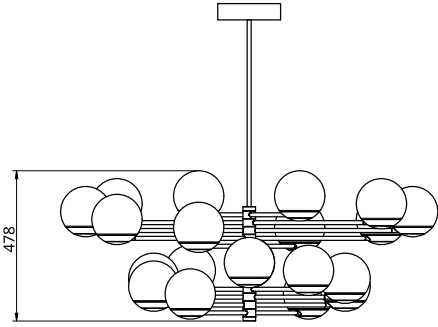

Metal Finish

Glass Finish

-  Polished Brass
-  Black Anodised
-  Brushed Brass
-  Silver Anodised
-  Burnished Brass

-  Opal White
-  Smoked
-  Frosted

Empty State

S19-09

Product Breakdown	Tier 1	1200mm OD
	Tier 2	800mm OD
Dimensions	OD	1200mm
	Height	478mm
Weight	Brass	25.5kg
	Aluminium	16.5kg
Light Source	Led Matrix 3000k Decorative Lighting Only	
Power	Light Wattage	64w
	Driver Wattage	90w
	Voltage	110-130v / 220-240v
	IP20 Rated	
Hanging	We offer a range of hanging options. Including direct attach and fully enclosed ceiling roses. Drop height offered in 50mm increments as standard. Max drop height is 1500mm. Custom drop heights available on request.	
Driver	Supplied with a dimable 12v LED Driver. Driver can be stored within 8m of the light, in a recess being the ceiling or enclosed within a ceiling rose.	
	Driver Dimensions	180 x 60 x 35mm
	Ceiling Rose Dimensions	200 x 52mm

Metal Finish

Glass Finish

-  Polished Brass
-  Black Anodised
-  Brushed Brass
-  Silver Anodised
-  Burnished Brass

-  Opal White
-  Smoked
-  Frosted

Empty State

S19-10

Product Breakdown	Tier 1	800mm OD
	Tier 2	1200mm OD
	Tier 3	800mm OD
Dimensions	OD	1200mm
	Height	640mm
Weight	Brass	22.7kg
	Aluminium	14.8kg
Light Source	Led Matrix	
	3000k	
	Decorative Lighting Only	
Power	Light Wattage	60w
	Driver Wattage	90w
	Voltage	110-130v / 220-240v
	IP20 Rated	
Hanging	We offer a range of hanging options. Including direct attach and fully enclosed ceiling roses. Drop height offered in 50mm increments as standard. Max drop height is 1500mm. Custom drop heights available on request.	
Driver	Supplied with a dimable 12v LED Driver. Driver can be stored within 8m of the light, in a recess being the ceiling or enclosed within a ceiling rose.	
	Driver Dimensions	180 x 60 x 35mm
	Ceiling Rose Dimensions	200 x 52mm