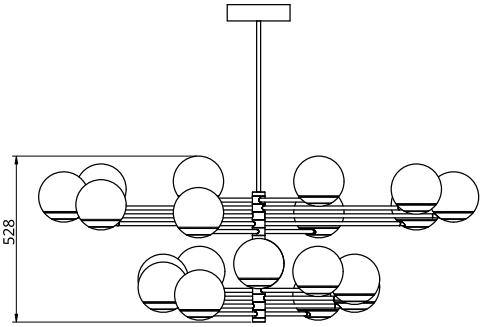

Metal Finish

-  Polished Brass
-  Black Anodised
-  Brushed Brass
-  Silver Anodised
-  Burnished Brass

Glass Finish

-  Opal White
-  Smoked
-  Frosted

Empty State

S19-06

Product Breakdown	Tier 1 Tier 2	800mm OD 1400mm OD
Dimensions	OD Height	1400mm 528mm
Weight	Brass Aluminium	26.3kg 16.8kg
Light Source	Led Matrix 3000k Decorative Lighting Only	
Power	Light Wattage Driver Wattage Voltage IP20 Rated	64w 90w 110-130v / 220-240v
Hanging	We offer a range of hanging options. Including direct attach and fully enclosed ceiling roses. Drop height offered in 50mm increments as standard. Max drop height is 1500mm. Custom drop heights available on request.	
Driver	Supplied with a dimable 12v LED Driver. Driver can be stored within 8m of the light, in a recess being the ceiling or enclosed within a ceiling rose.	
	Driver Dimensions Ceiling Rose Dimensions	180 x 60 x 35mm 200 x 52mm

Metal Finish

Glass Finish

-  Polished Brass
-  Black Anodised
-  Brushed Brass
-  Silver Anodised
-  Burnished Brass

-  Opal White
-  Smoked
-  Frosted

Empty State

S19-07

Product Breakdown	Tier 1	1200mm OD
	Tier 2	800mm OD
Dimensions	OD	1200mm
	Height	428mm
Weight	Brass	20.5kg
	Aluminium	13.2kg
Light Source	Led Matrix 3000k Decorative Lighting Only	
Power	Light Wattage	52w
	Driver Wattage	90w
	Voltage	110-130v / 220-240v
	IP20 Rated	
Hanging	We offer a range of hanging options. Including direct attach and fully enclosed ceiling roses. Drop height offered in 50mm increments as standard. Max drop height is 1500mm. Custom drop heights available on request.	
Driver	Supplied with a dimable 12v LED Driver. Driver can be stored within 8m of the light, in a recess being the ceiling or enclosed within a ceiling rose.	
	Driver Dimensions	180 x 60 x 35mm
	Ceiling Rose Dimensions	200 x 52mm