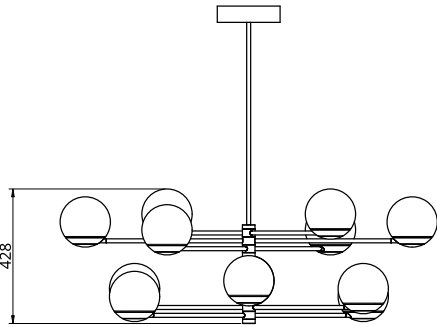

Metal Finish

-  Polished Brass
-  Black Anodised
-  Brushed Brass
-  Silver Anodised
-  Burnished Brass

Glass Finish

-  Opal White
-  Smoked
-  Frosted

Empty State

S19-04

Product Breakdown	Tier 1	1000mm OD
	Tier 2	1200mm OD
Dimensions	OD	1000mm
	Height	428mm
Weight	Brass	16kg
	Aluminium	10kg
Light Source	Led Matrix 3000k Decorative Lighting Only	
Power	Light Wattage	40w
	Driver Wattage	90w
	Voltage	110-130v / 220-240v
	IP20 Rated	
Hanging	We offer a range of hanging options. Including direct attach and fully enclosed ceiling roses. Drop height offered in 50mm increments as standard. Max drop height is 1500mm. Custom drop heights available on request.	
Driver	Supplied with a dimable 12v LED Driver. Driver can be stored within 8m of the light, in a recess being the ceiling or enclosed within a ceiling rose.	
	Driver Dimensions	180 x 60 x 35mm
	Ceiling Rose Dimensions	200 x 52mm

Metal Finish

-  Polished Brass
-  Black Anodised
-  Brushed Brass
-  Silver Anodised
-  Burnished Brass

Glass Finish

-  Opal White
-  Smoked
-  Frosted

Empty State

S19-05

Product Breakdown	Tier 1 Tier 2	1200mm OD 800mm OD
Dimensions	OD Height	1200mm 425mm
Weight	Brass Aluminium	15.5kg 10kg
Light Source	Led Matrix 3000k Decorative Lighting Only	
Power	Light Wattage Driver Wattage Voltage IP20 Rated	40w 90w 110-130v / 220-240v
Hanging	We offer a range of hanging options. Including direct attach and fully enclosed ceiling roses. Drop height offered in 50mm increments as standard. Max drop height is 1500mm. Custom drop heights available on request.	
Driver	Supplied with a dimable 12v LED Driver. Driver can be stored within 8m of the light, in a recess being the ceiling or enclosed within a ceiling rose.	
	Driver Dimensions Ceiling Rose Dimensions	180 x 60 x 35mm 200 x 52mm