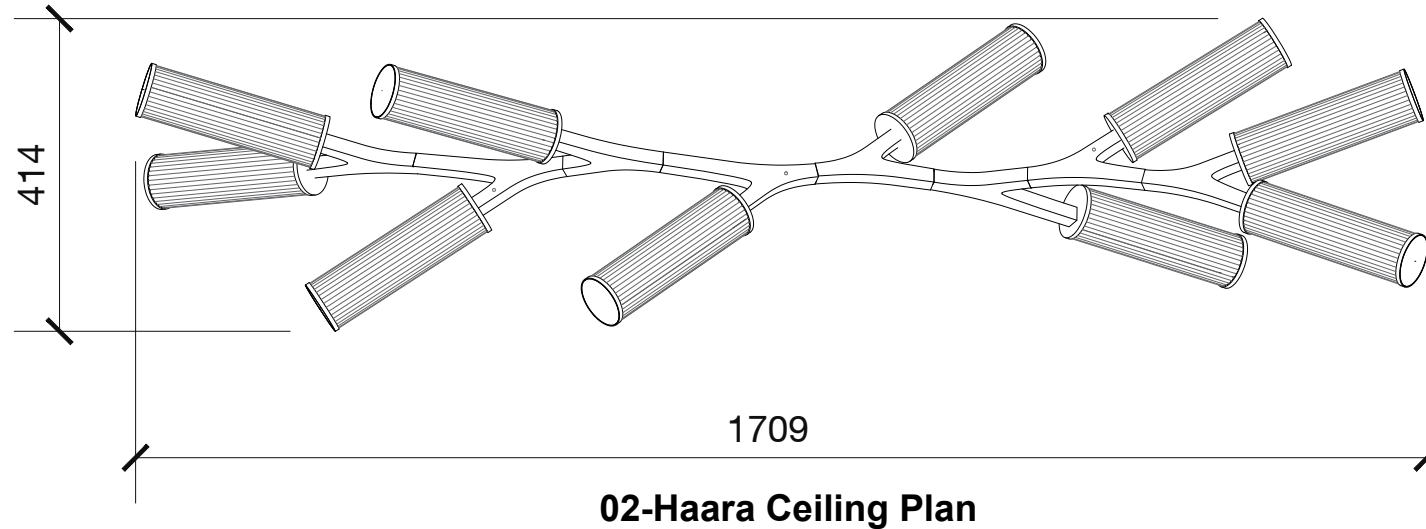

01-Haara Elevation View

02-Haara Ceiling Plan

Profile @1:4

Notes:
5% manufacturing tolerance

Drivers available in all dimming protocols

Project:
CDH Standard

Drawing No:
DR-CDH-1022

Date:
12/03/2018

Product name:
Haara Small Standard

Customisable sizes

Contact CDH for more details

Scale: 1:10 @ A3 **Drawn by:** RMO

01-Haara Elevation View

02-Haara Ceiling Plan

Profile @1:4

Notes:
5% manufacturing tolerance