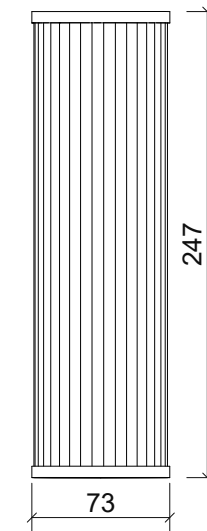

01-Haara Elevation View

02-Haara Ceiling Plan

Profile @1:4

Notes:
5% manufacturing tolerance

Drivers available in all dimming protocols

Project:
CDH Standard

Drawing No:
DR-CDH-1022

Date:
12/03/2018

Product name:
Haara Small Standard

Customisable sizes

Contact CDH for more details

Scale: 1:10 @ A3 **Drawn by:** RMO

01-Haara Elevation View

02-Haara Ceiling Plan

Profile @1:4

Notes:
5% manufacturing tolerance