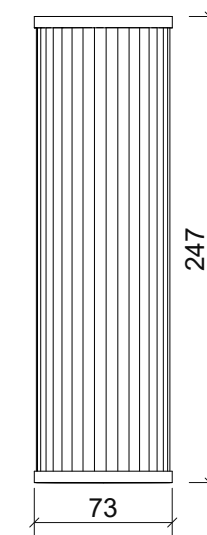

01-Haara Elevation View

02-Haara Ceiling Plan

Profile @1:4

Notes:
5% manufacturing tolerance

Drivers available in all dimming protocols

Project:
CDH Standard

Drawing No:
DR-CDH-1022

Date:
12/03/2018

Product name:
Haara Small Standard

Customisable sizes

Contact CDH for more details

Scale: 1:10 @ A3 **Drawn by:** RMO

01-Haara Elevation View

02-Haara Ceiling Plan

Profile @1:4

Notes:
5% manufacturing tolerance