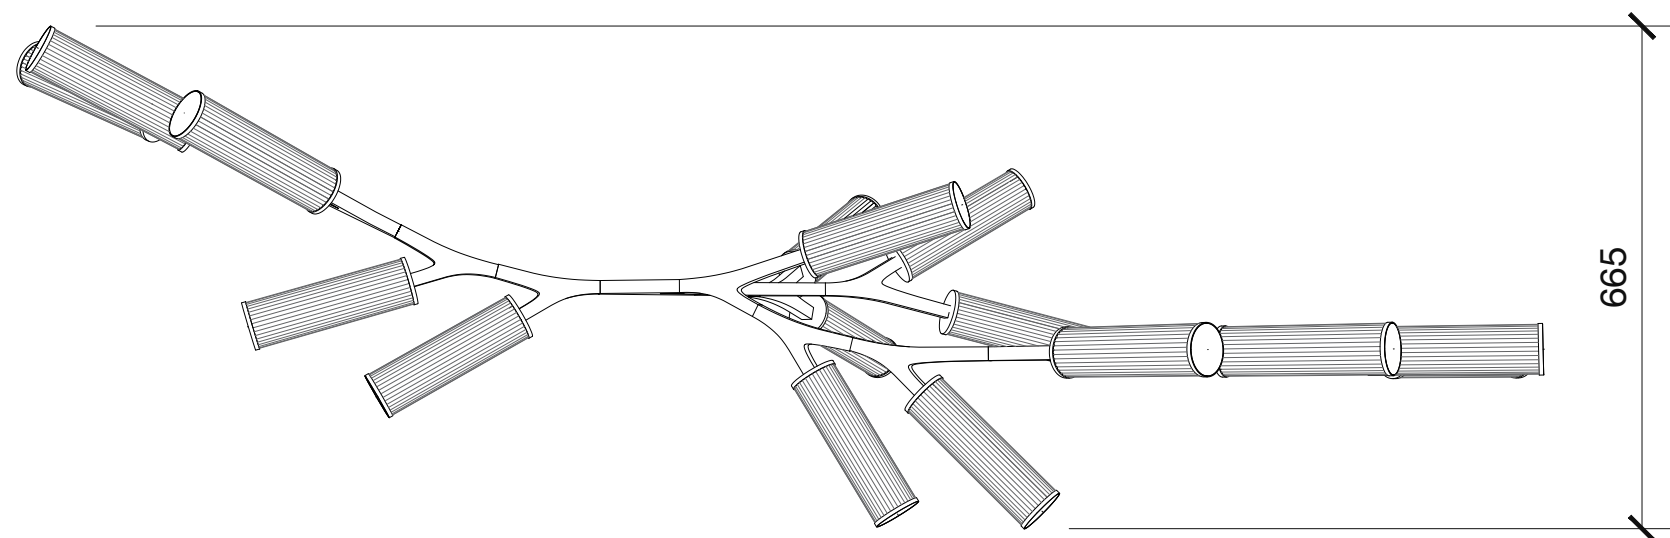

Product name:
Haara Small Standard

Customisable sizes

Contact CDH for more details

Scale: 1:10 @ A3 **Drawn by:** RMO

01-Haara Elevation View

02-Haara Ceiling Plan

Profile @1:4

Notes:
5% manufacturing tolerance

Drivers available in all dimming protocols

Project:
CDH Standard

Drawing No:
DR-CDH-1022

Date:
24/01/2018

Product name:
Haara Large Standard

Customisable sizes

Contact CDH for more details

Scale: 1:10 @ A3 **Drawn by:** RMO