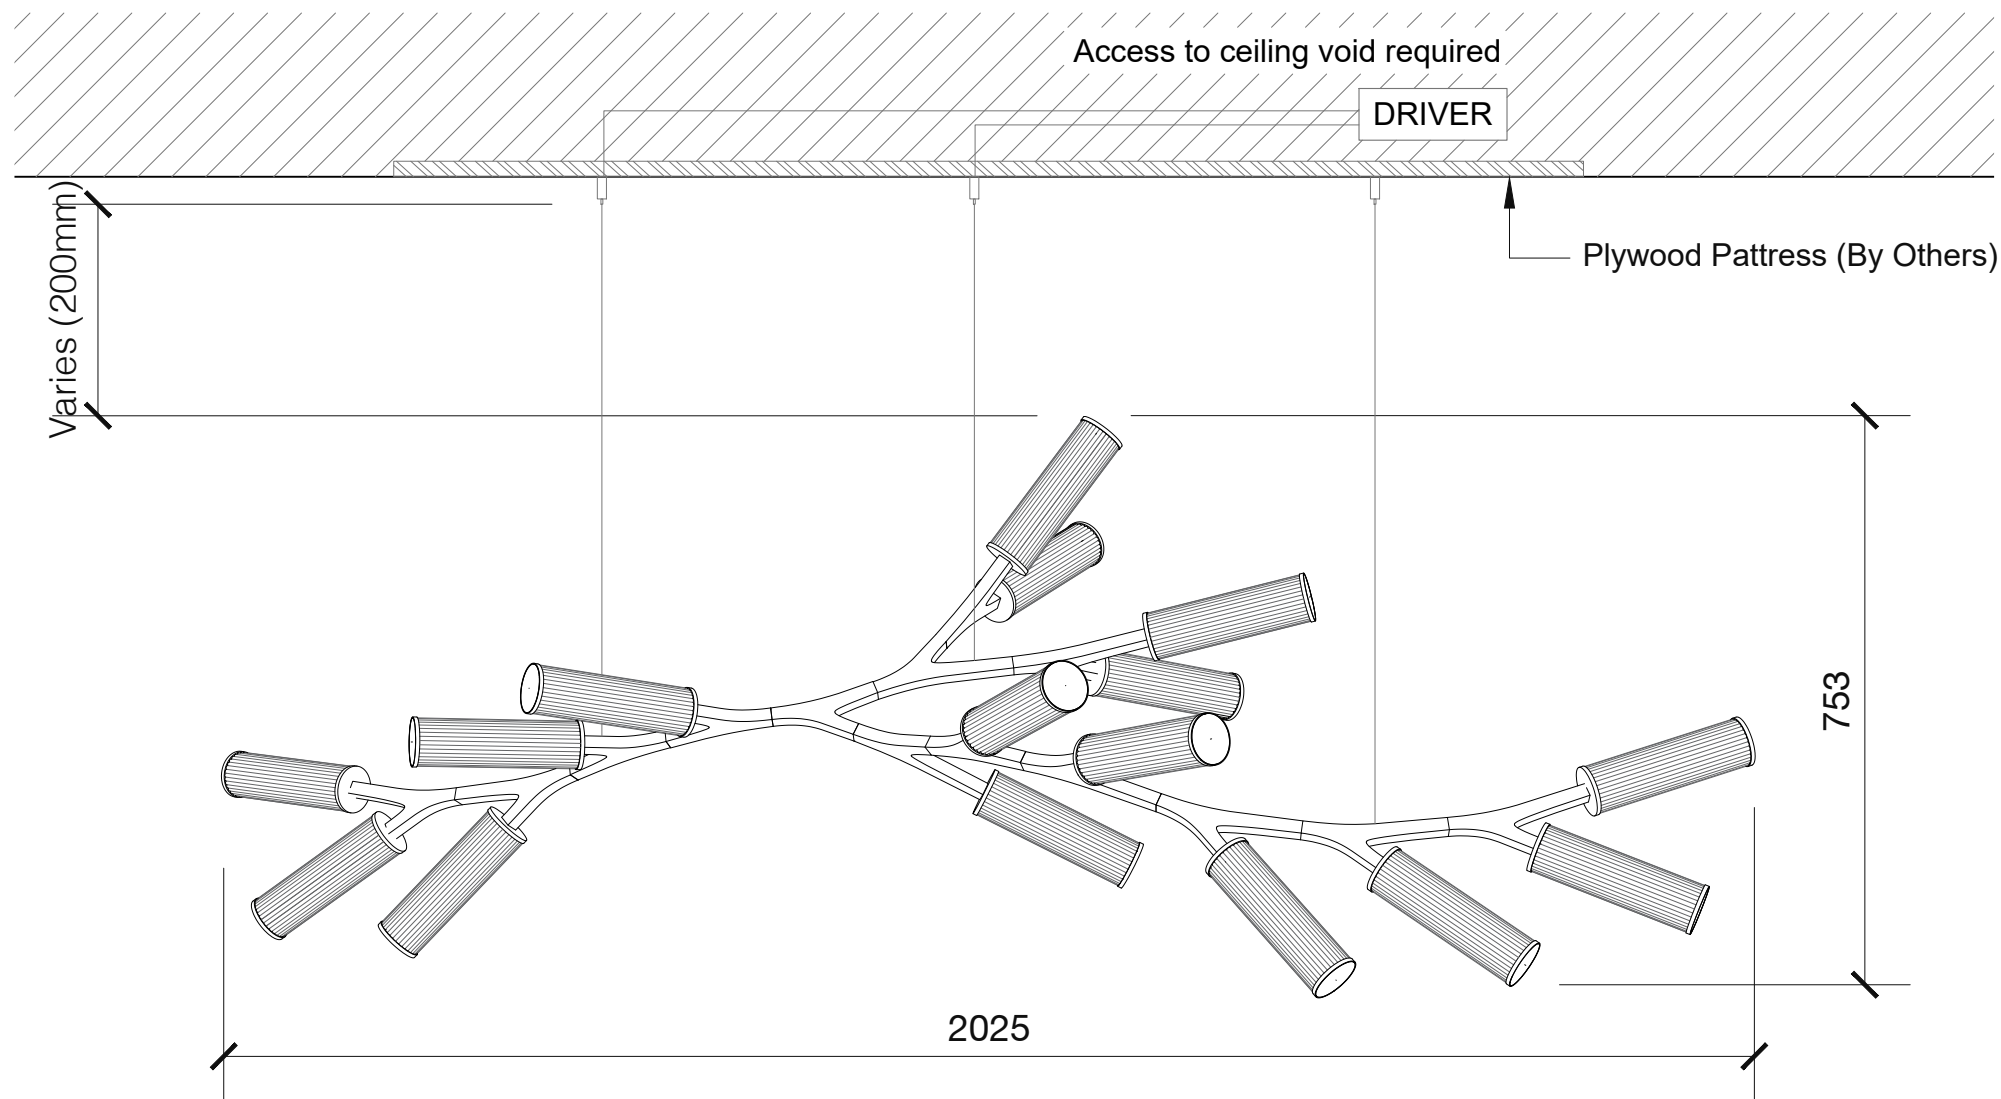

01-Haara Elevation View

02-Haara Ceiling Plan

Profile @1:4

Notes:
5% manufacturing tolerance

Drivers available in all dimming protocols

Project:
CDH Standard

Drawing No:
DR-CDH-1022

Date:
12/03/2018

Product name:
Haara Small Standard

Customisable sizes

Contact CDH for more details

Scale: 1:10 @ A3 **Drawn by:** RMO

01-Haara Elevation View

02-Haara Ceiling Plan

Profile @1:4

Notes:
5% manufacturing tolerance

Drivers available in all dimming protocols

Project:
CDH Standard

Drawing No:
DR-CDH-1022

Date:
24/01/2018

Product name:
Haara Large Standard

Customisable sizes

Contact CDH for more details

Scale: 1:10 @ A3 **Drawn by:** RMO