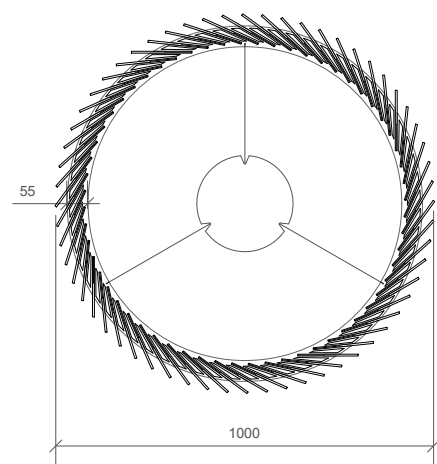

Elevation View - Ceiling Rose

Elevation View - Direct Attach

Reflected Ceiling Plan - Ceiling Rose

Reflected Ceiling Plan - Direct Attach

Notes:
5% Manufacturing tolerance.

Drivers available in all dimming protocols

Project:
CDH Standard

Drawing No:
DR-CDH-1018

Date:
20/02/2018

Product name:
Kotka Standard

Customisable rings diameter: 900-2500mm

Contact CDH for more details

Scale: 1:20 @ A3 RMO