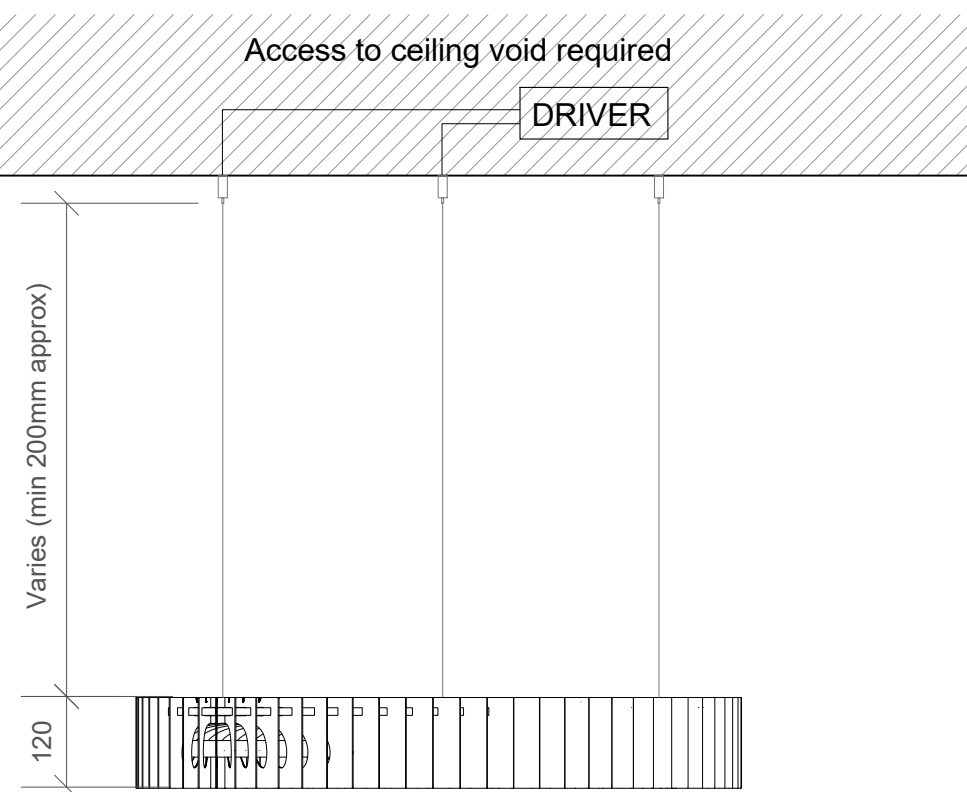

Elevation View - Ceiling Rose

Elevation View - Direct Attach

Nivala Reflected Ceiling Plan

Nivala RCP-Direct Attach

Notes:
5% manufacturing tolerance

Drivers available in all dimming protocols

Project:
CDH Standard

Drawing No:
DR-CDH-1016

Date:
20/02/2018

Product name:
Nivala Single Standard

Customisable rings diameter: 400-1000mm

Contact CDH for more details

Scale: 1:10 @ A3 **Drawn by:** RMO