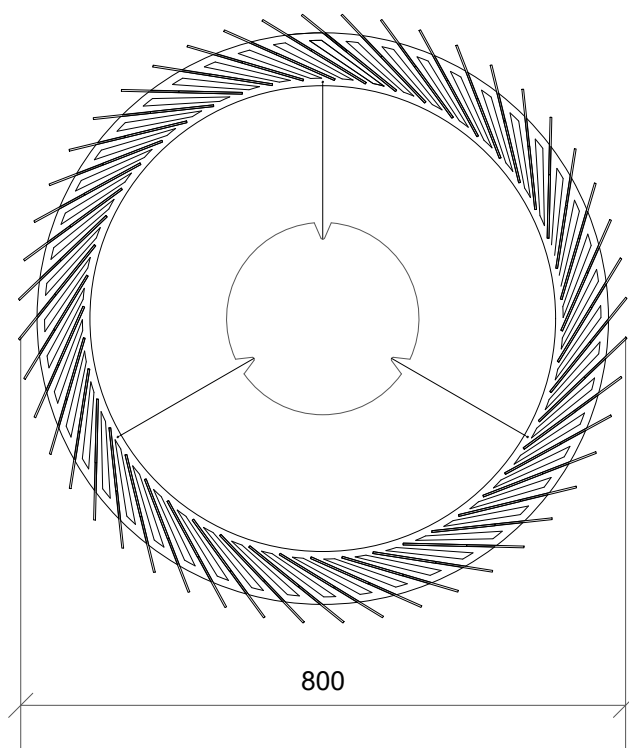

Elevation View - Ceiling Rose

Elevation View - Direct Attach

Nivala Reflected Ceiling Plan

Nivala RCP-Direct Attach

Notes:
5% manufacturing tolerance

Drivers available in all dimming protocols

Project:
CDH Standard

Drawing No:
DR-CDH-1016

Date:
20/02/2018

Product name:
Nivala Single Standard

Customisable rings diameter: 400-1000mm

Contact CDH for more details

Scale: 1:10 @ A3 **Drawn by:** RMO