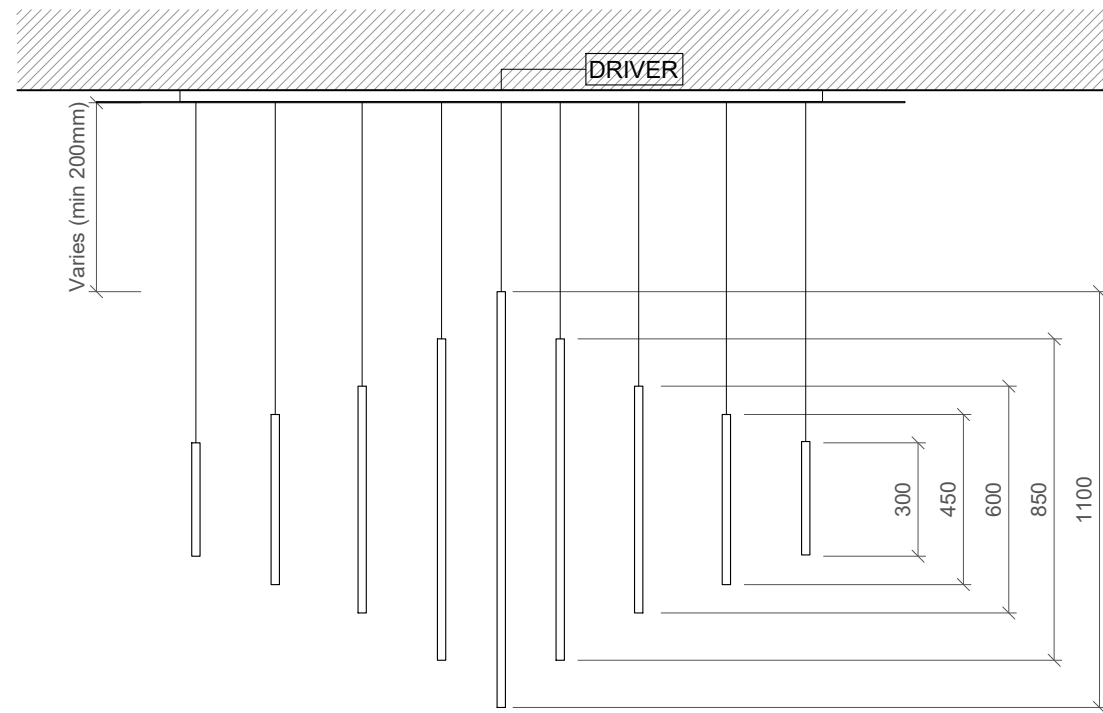

Side elevation with ceiling rose

Front elevation with ceiling rose

Reflected Ceiling Plan

Rings section @ 1:1

Notes:
5% manufacturing tolerance

Drivers available in all dimming protocols

Project:
CDH Standard

Drawing No:
DR-CDH-1017

Date:
20/02/2018

Product name:
Vaasa 7 Rings Standard

Customisable rings diameter: 300-3000mm

Contact CDH for more details

Scale: 1:20 @ A3 **Drawn by:** RMO

Side elevation with ceiling rose

Front elevation with ceiling rose

Reflected Ceiling Plan

Rings section @ 1:1

Notes:
5% manufacturing tolerance

Drivers available in all dimming protocols

Project:
CDH Standard

Drawing No:
DR-CDH-1017

Date:
20/02/2018

Product name:
Vaasa 9 Rings Standard

Customisable rings diameter: 300-3000mm
Contact CDH for more details

Scale: 1:20 @ A3 **Drawn by:** RMO