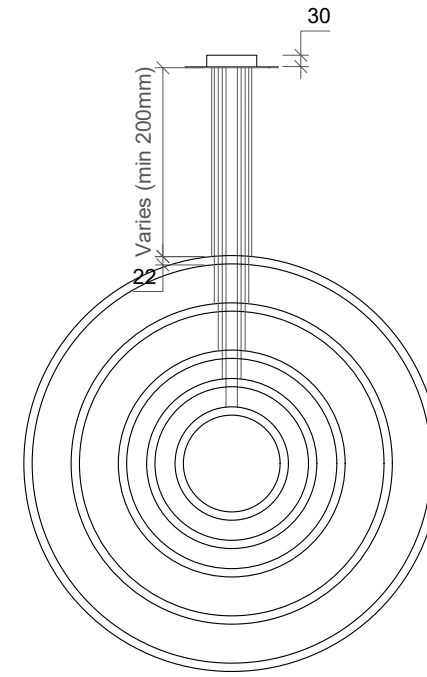

Side elevation with ceiling rose

Front elevation with ceiling rose

Reflected Ceiling Plan

Rings section @ 1:1

Notes:
5% manufacturing tolerance

Drivers available in all dimming protocols

Project:
CDH Standard

Drawing No:
DR-CDH-1017

Date:
20/02/2018

Product name:
Vaasa 7 Rings Standard

Customisable rings diameter: 300-3000mm

Contact CDH for more details

Scale: 1:20 @ A3 **Drawn by:** RMO

Side elevation with ceiling rose

Front elevation with ceiling rose

Reflected Ceiling Plan

Rings section @ 1:1

Notes:
5% manufacturing tolerance

Drivers available in all dimming protocols

Project:
CDH Standard

Drawing No:
DR-CDH-1017

Date:
20/02/2018

Product name:
Vaasa 9 Rings Standard

Customisable rings diameter: 300-3000mm
Contact CDH for more details

Scale: 1:20 @ A3 **Drawn by:** RMO