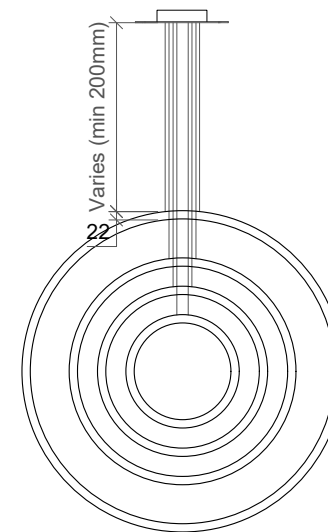

Side elevation with ceiling rose

Front elevation with ceiling rose

Reflected Ceiling Plan

Rings section @ 1:1

Notes:
5% manufacturing tolerance

Drivers available in all dimming protocols

Project:
CDH Standard

Drawing No:
DR-CDH-1017

Date:
20/02/2018

Product name:
Vaasa 7 Rings Standard

Customisable rings diameter: 300-3000mm

Contact CDH for more details

Scale: 1:20 @ A3 **Drawn by:** RMO

Side elevation with ceiling rose

Product name:
Vaasa 9 Rings Standard

Customisable rings diameter: 300-3000mm
Contact CDH for more details

Scale: 1:20 @ A3 **Drawn by:** RMO