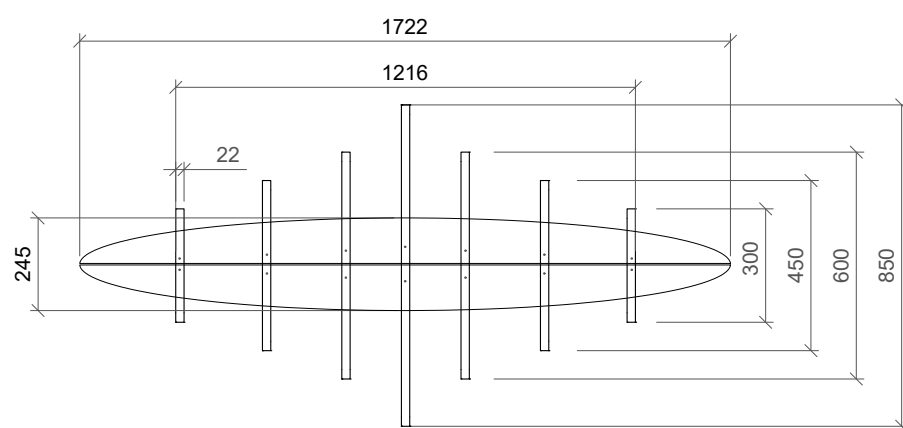

Side elevation with ceiling rose

Front elevation with ceiling rose

Reflected Ceiling Plan

Rings section @ 1:1

Notes:
5% manufacturing tolerance

Drivers available in all dimming protocols

Project:
CDH Standard

Drawing No:
DR-CDH-1017

Date:
20/02/2018

Product name:
Vaasa 7 Rings Standard

Customisable rings diameter: 300-3000mm

Contact CDH for more details

Scale: 1:20 @ A3 **Drawn by:** RMO

Side elevation with ceiling rose

Product name:
Vaasa 9 Rings Standard

Customisable rings diameter: 300-3000mm
Contact CDH for more details

Scale: 1:20 @ A3 **Drawn by:** RMO