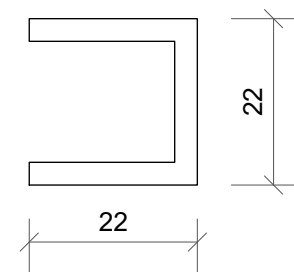

Side elevation with ceiling rose

Front elevation with ceiling rose

Reflected Ceiling Plan

Rings section @ 1:1

Notes:
5% manufacturing tolerance

Drivers available in all dimming protocols

Project:
CDH Standard

Drawing No:
DR-CDH-1017

Date:
20/02/2018

Product name:
Vaasa 7 Rings Standard

Customisable rings diameter: 300-3000mm

Contact CDH for more details

Scale: 1:20 @ A3 **Drawn by:** RMO

Side elevation with ceiling rose

Product name:
Vaasa 9 Rings Standard

Customisable rings diameter: 300-3000mm
Contact CDH for more details

Scale: 1:20 @ A3 **Drawn by:** RMO