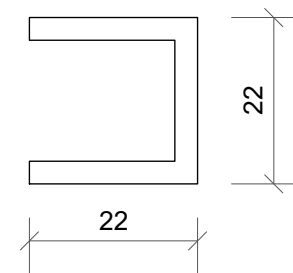

Rings section @ 1:1

Notes:
5% manufacturing tolerance

Drivers available in all dimming protocols

Project:
CDH Standard

Drawing No:
DR-CDH-1017

Date:
20/02/2018

Product name:
Vaasa 9 Rings Standard

Customisable rings diameter: 300-3000mm
Contact CDH for more details

Scale: 1:20 @ A3   **Drawn by:** RMO