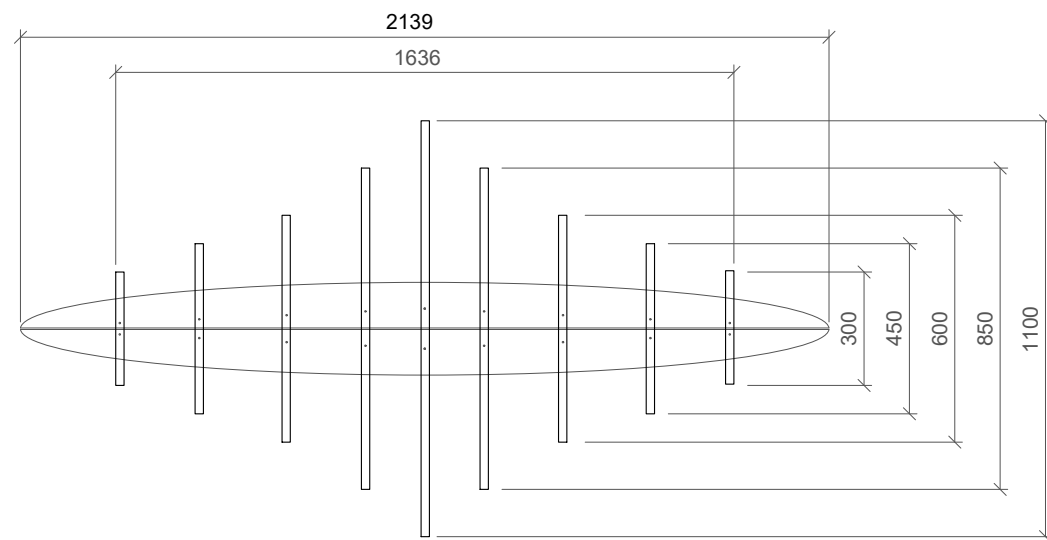

Side elevation with ceiling rose

Front elevation with ceiling rose

Reflected Ceiling Plan

Rings section @ 1:1

Notes:
5% manufacturing tolerance

Drivers available in all dimming protocols

Project:
CDH Standard

Drawing No:
DR-CDH-1017

Date:
20/02/2018

Product name:
Vaasa 7 Rings Standard

Customisable rings diameter: 300-3000mm

Contact CDH for more details

Scale: 1:20 @ A3 **Drawn by:** RMO

Side elevation with ceiling rose

Front elevation with ceiling rose

Reflected Ceiling Plan

Rings section @ 1:1

Notes:
5% manufacturing tolerance

Drivers available in all dimming protocols

Project:
CDH Standard

Drawing No:
DR-CDH-1017

Date:
20/02/2018

Product name:
Vaasa 9 Rings Standard

Customisable rings diameter: 300-3000mm
Contact CDH for more details

Scale: 1:20 @ A3 **Drawn by:** RMO