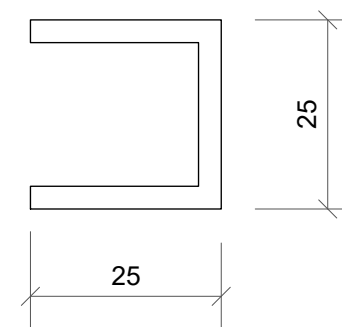

**Product name:**  
Lohja Small 19mm Profile

*Customisable rings diameter: 800-2000mm*

*Contact CDH for more details*

**Scale:** 1:20 @ A3      **Drawn by:** RMO

**Lohja Elevation View**

**Lohja Plan View**

*Customisable rings diameter: 800-2000mm*

*Contact CDH for more details*

**Scale:** 1:20 @ A3

**Drawn by:** RMO