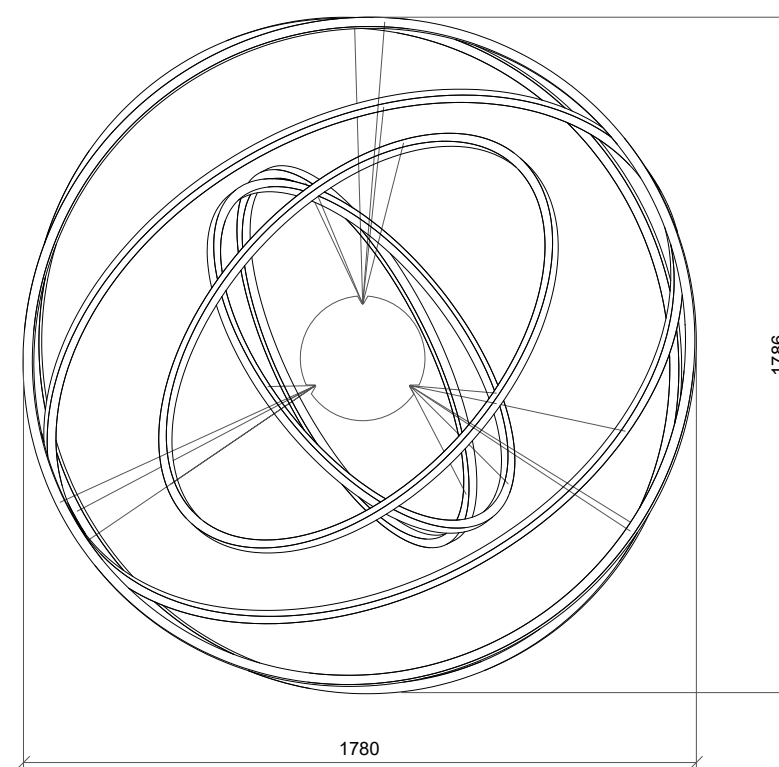

**Product name:**  
Lohja Small 19mm Profile

*Customisable rings diameter: 800-2000mm*

*Contact CDH for more details*

**Scale:** 1:20 @ A3      **Drawn by:** RMO

**Lohja Elevation View**

**Lohja Plan View**

*Customisable rings diameter: 800-2000mm*

*Contact CDH for more details*

**Scale:** 1:20 @ A3

**Drawn by:** RMO