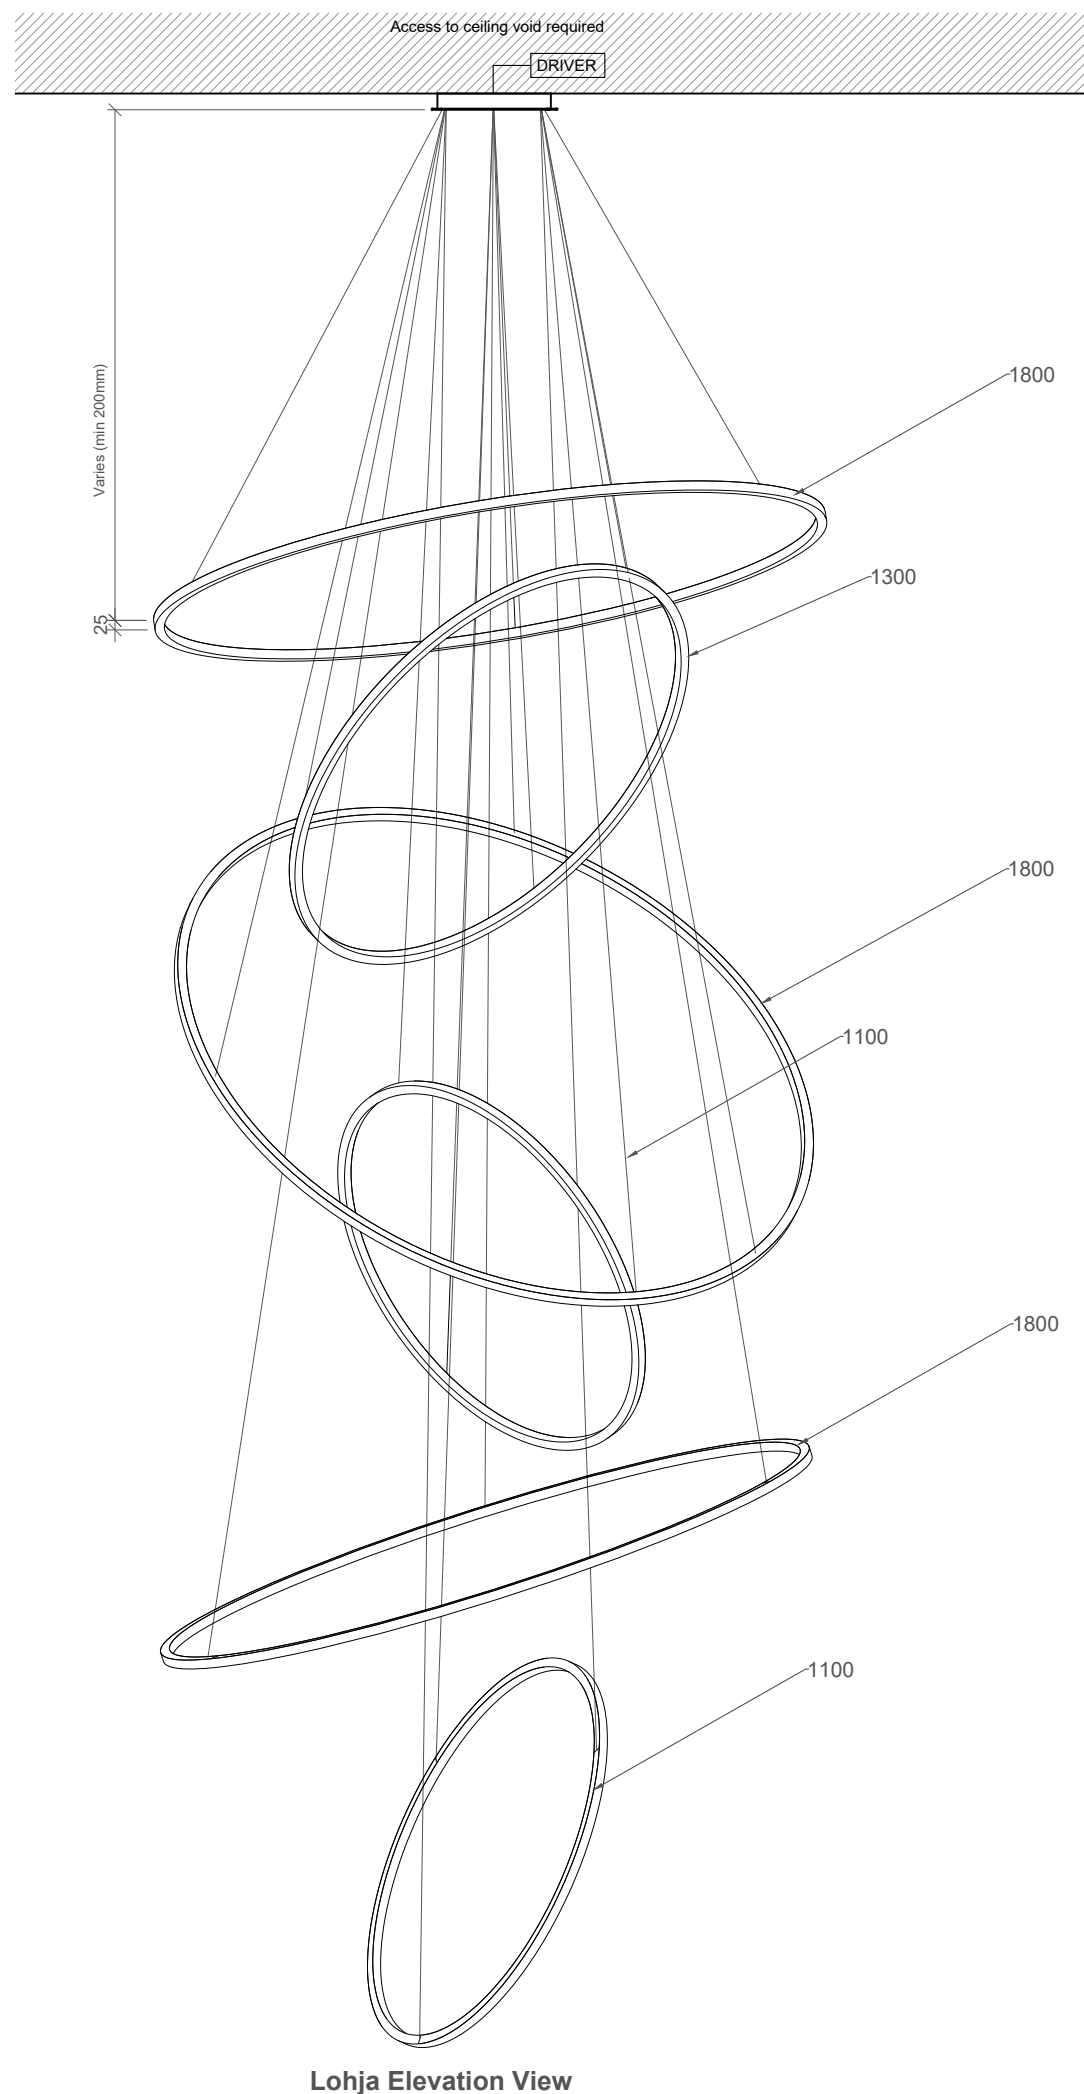

**Lohja Elevation View**

**Lohja Plan View**

**Rings section @ 1:1**

**Notes:**  
5% manufacturing tolerance

Drivers available in all dimming protocols

**Project:**  
CDH Standard

**Drawing No:** DR-CDH-1013      **Date:** 20/02/2018

**Product name:**  
Lohja Small 19mm Profile

*Customisable rings diameter: 800-2000mm*

*Contact CDH for more details*

**Scale:** 1:20 @ A3      **Drawn by:** RMO

**Lohja Elevation View**

**Lohja Plan View**

**Rings section @ 1:1**

**Notes:**  
5% manufacturing tolerance

Drivers available in all dimming protocols

**Project:**  
CDH Standard

**Drawing No:**  
DR-CDH-1013

**Date:**  
20/02/2018

**Product name:**  
Lohja Large 25mm Profile

*Customisable rings diameter: 800-2000mm*

*Contact CDH for more details*

**Scale:** 1:20 @ A3

**Drawn by:** RMO