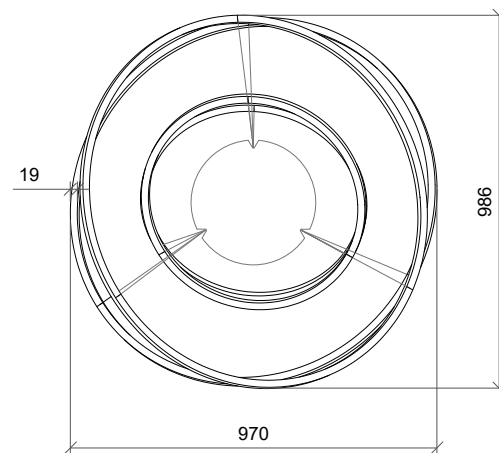

**Lohja Elevation View**

**Lohja Plan View**

**Rings section @ 1:1**

**Notes:**  
5% manufacturing tolerance

Drivers available in all dimming protocols

**Project:**  
CDH Standard

**Drawing No:** DR-CDH-1013      **Date:** 20/02/2018

**Product name:**  
Lohja Small 19mm Profile

*Customisable rings diameter: 800-2000mm*

*Contact CDH for more details*

**Scale:** 1:20 @ A3      **Drawn by:** RMO

**Lohja Elevation View**

**Lohja Plan View**

*Customisable rings diameter: 800-2000mm*

*Contact CDH for more details*

**Scale:** 1:20 @ A3

**Drawn by:** RMO