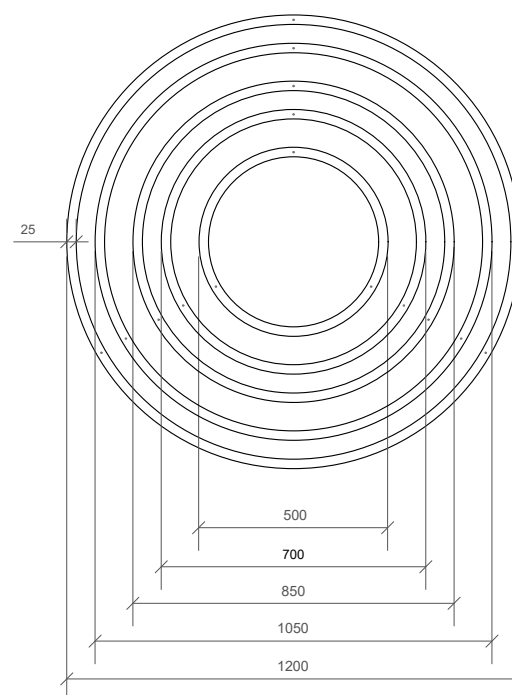

Reflected Ceiling Plan

Rings section @ 1:2

Notes:
5% manufacturing tolerance

Drivers available in all dimming protocols

Project:
CDH Standard

Drawing No:
DR-CDH-1012

Date:
19/02/2018

Product name:
Aura 50 Standard

Customisable rings diameter: 500-3000mm

Contact CDH for more details

Scale: 1:20 @ A3 **Drawn by:** RMO