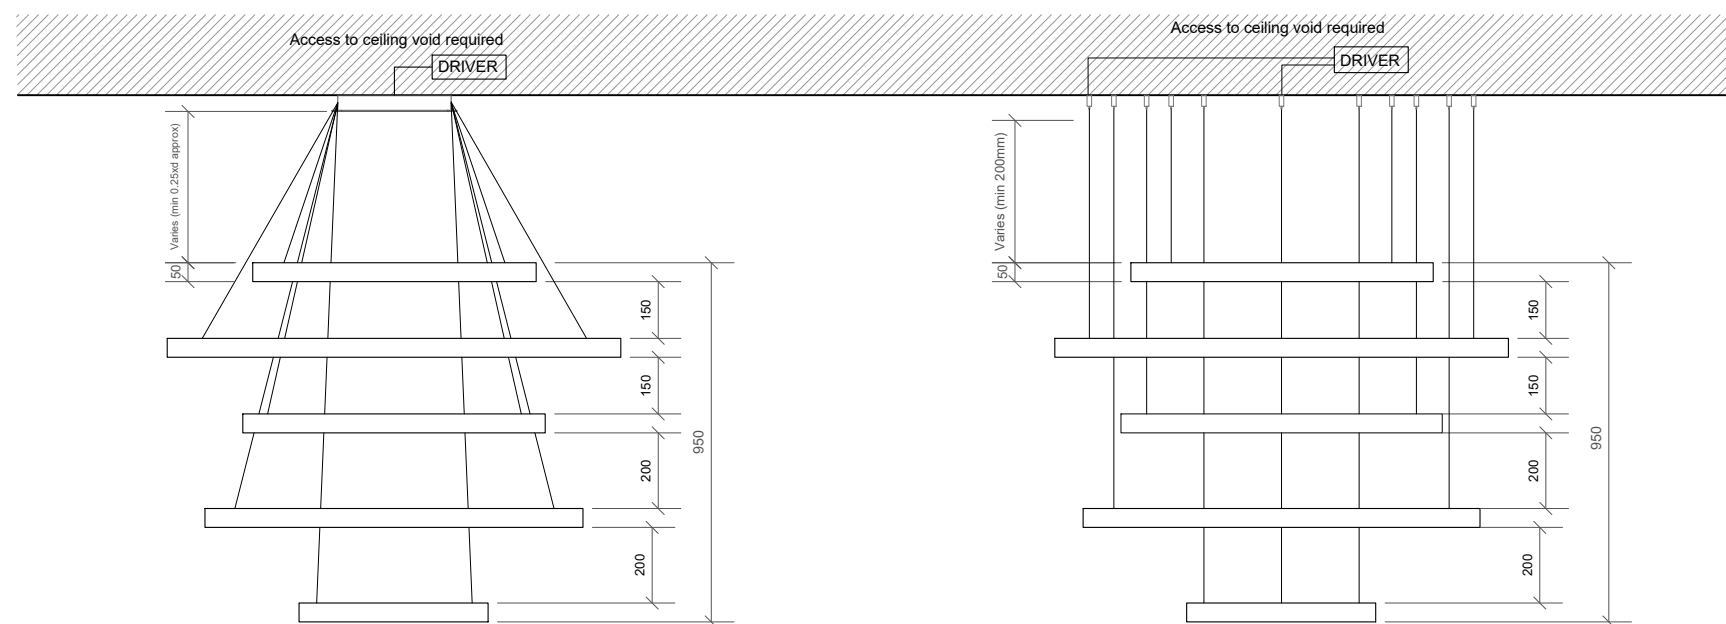

Elevation with ceiling rose

Elevation with direct attach

Reflected Ceiling Plan

Reflected Ceiling Plan

Rings section @ 1:2

Notes:
5% manufacturing tolerance

Drivers available in all dimming protocols

Project:
CDH Standard

Drawing No:
DR-CDH-1012

Date:
19/02/2018

Product name:
Aura 40 Standard

Customisable rings diameter: 500-3000mm

Contact CDH for more details

Scale: 1:20 @ A3 **Drawn by:** RMO

Elevation with ceiling rose

Elevation with direct attach

Product name:
Aura 50 Standard

Customisable rings diameter: 500-3000mm

Contact CDH for more details

Scale: 1:20 @ A3 **Drawn by:** RMO