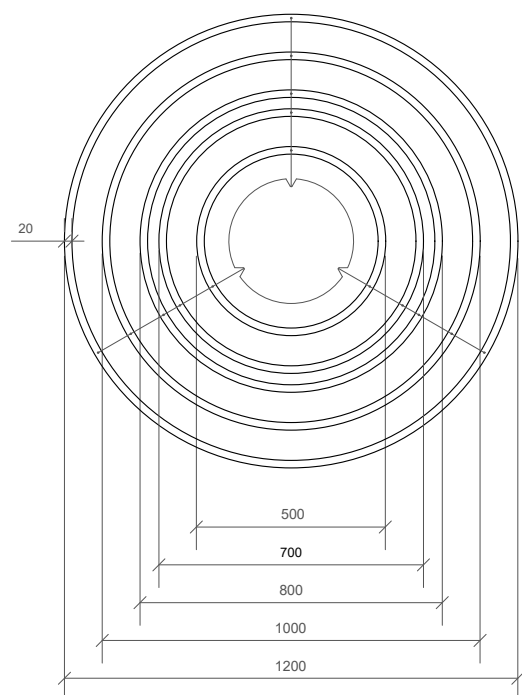

Elevation with ceiling rose

Elevation with direct attach

Reflected Ceiling Plan

Reflected Ceiling Plan

Rings section @ 1:2

Notes:
5% manufacturing tolerance

Drivers available in all dimming protocols

Project:
CDH Standard

Drawing No:
DR-CDH-1012

Date:
19/02/2018

Product name:
Aura 40 Standard

Customisable rings diameter: 500-3000mm

Contact CDH for more details

Scale: 1:20 @ A3 **Drawn by:** RMO

Elevation with ceiling rose

Elevation with direct attach

Product name:
Aura 50 Standard

Customisable rings diameter: 500-3000mm

Contact CDH for more details

Scale: 1:20 @ A3 **Drawn by:** RMO