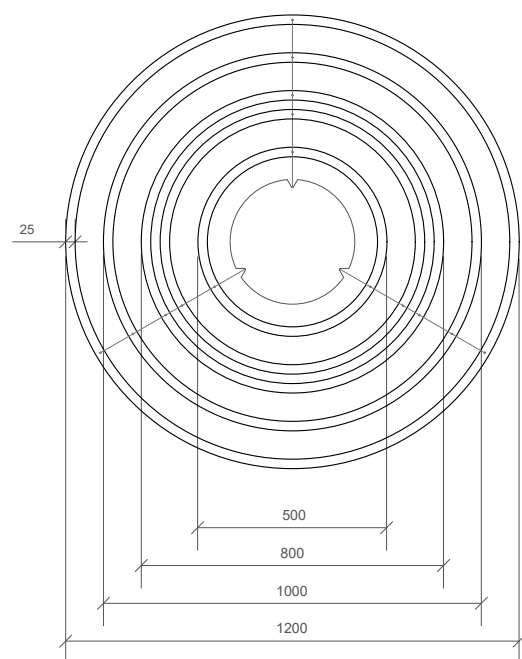

Elevation with ceiling rose

Elevation with direct attach

Reflected Ceiling Plan

Reflected Ceiling Plan

Rings section @ 1:2

Notes:
5% manufacturing tolerance

Drivers available in all dimming protocols

Project:
CDH Standard

Drawing No:
DR-CDH-1012

Date:
19/02/2018

Product name:
Aura 40 Standard

Customisable rings diameter: 500-3000mm

Contact CDH for more details

Scale: 1:20 @ A3 **Drawn by:** RMO

Elevation with ceiling rose

Elevation with direct attach

Product name:
Aura 50 Standard

Customisable rings diameter: 500-3000mm

Contact CDH for more details

Scale: 1:20 @ A3 **Drawn by:** RMO