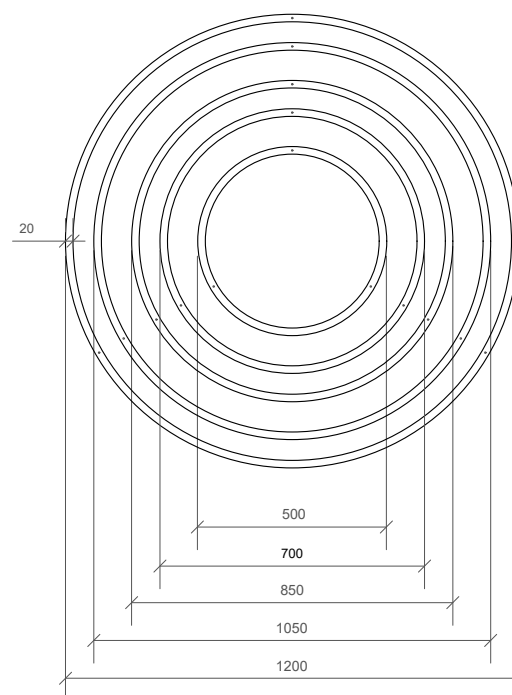

Elevation with ceiling rose

Elevation with direct attach

Reflected Ceiling Plan

Reflected Ceiling Plan

Rings section @ 1:2

Notes:
5% manufacturing tolerance

Drivers available in all dimming protocols

Project:
CDH Standard

Drawing No:
DR-CDH-1012

Date:
19/02/2018

Product name:
Aura 40 Standard

Customisable rings diameter: 500-3000mm

Contact CDH for more details

Scale: 1:20 @ A3 **Drawn by:** RMO

Elevation with ceiling rose

Elevation with direct attach

Product name:
Aura 50 Standard

Customisable rings diameter: 500-3000mm

Contact CDH for more details

Scale: 1:20 @ A3 **Drawn by:** RMO