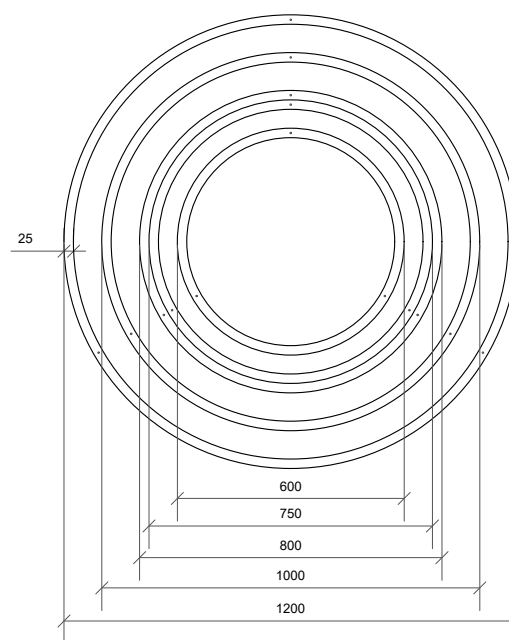

Elevation with ceiling rose

Elevation with direct attach

Reflected Ceiling Plan

Reflected Ceiling Plan

Rings section @ 1:2

Notes:
5% manufacturing tolerance

Drivers available in all dimming protocols

Project:
CDH Standard

Drawing No:
DR-CDH-1012

Date:
05/02/2018

Product name:
Aura Taso 50 Standard

Customisable rings diameter: 500-3000mm

Contact CDH for more details

Scale: 1:20 @ A3 **Drawn by:** RMO