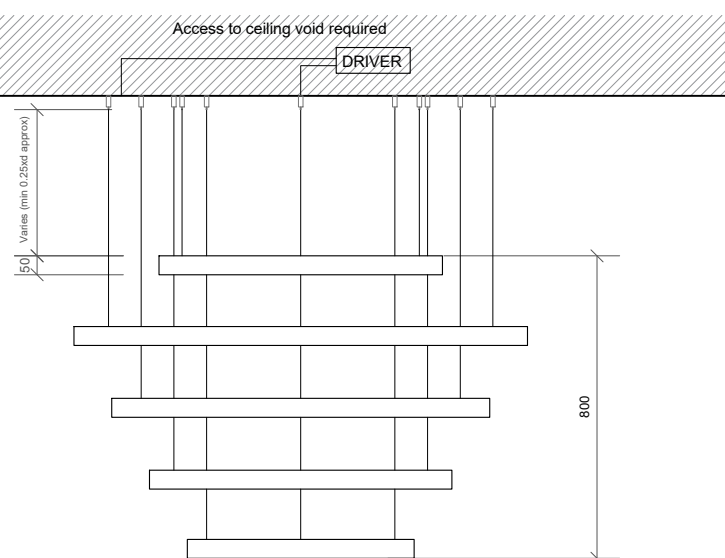

Elevation with ceiling rose

Elevation with direct attach

Reflected Ceiling Plan

Reflected Ceiling Plan

Rings section @ 1:2

Notes:
5% manufacturing tolerance

Drivers available in all dimming protocols

Project:
CDH Standard

Drawing No:
DR-CDH-1012

Date:
05/02/2018

Product name:
Aura Taso 50 Standard

Customisable rings diameter: 500-3000mm

Contact CDH for more details

Scale: 1:20 @ A3 **Drawn by:** RMO