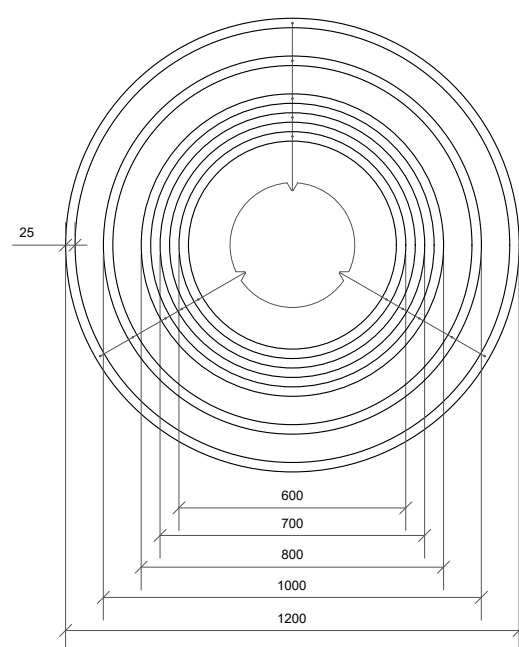

Elevation with ceiling rose

Elevation with direct attach

Reflected Ceiling Plan

Reflected Ceiling Plan

Rings section @ 1:2

Notes:
5% manufacturing tolerance

Drivers available in all dimming protocols

Project:
CDH Standard

Drawing No:
DR-CDH-1012

Date:
05/02/2018

Product name:
Aura Taso 50 Standard

Customisable rings diameter: 500-3000mm

Contact CDH for more details

Scale: 1:20 @ A3 **Drawn by:** RMO