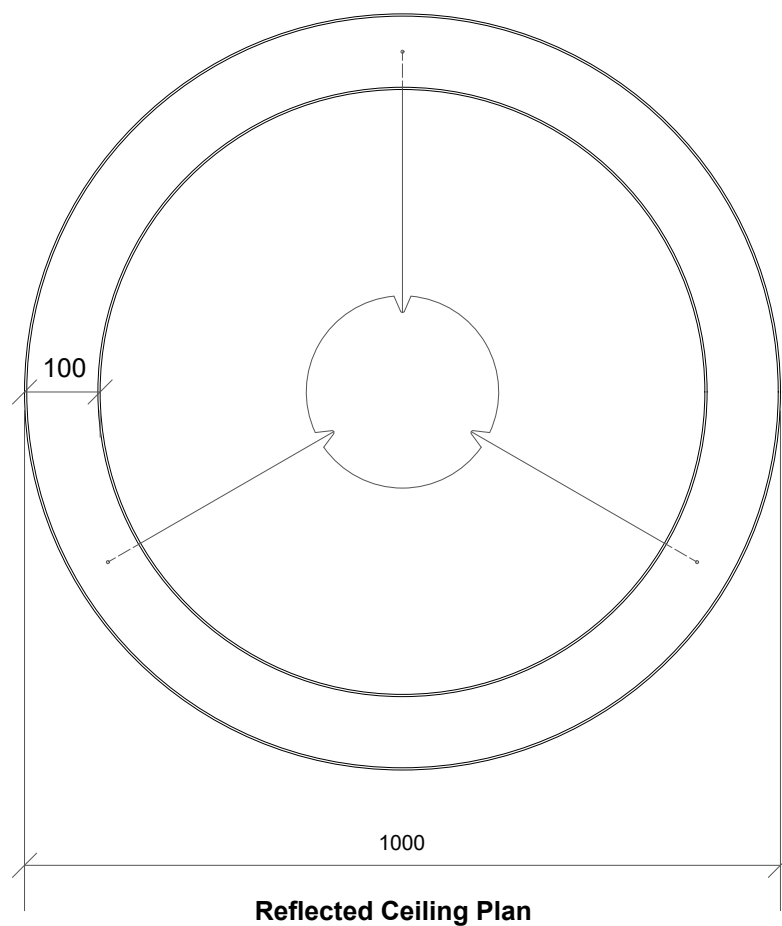

Elevation with ceiling rose

Elevation with direct attach

Reflected Ceiling Plan

Ring Section @ 1:2

Notes:
5% manufacturing tolerance

Drivers available in all dimming protocols

Project:
CDH Standard

Drawing No:
DR-CDH-1011

Date:
05/02/2018

Product name:
Mahlu Standard 100mm Profile

Customisable rings diameter: 500-1000mm

Contact CDH for more details

Scale: 1:10 @ A3 **Drawn by:** RMO

Elevation with ceiling rose

Elevation with direct attach

Customisable rings diameter: 500-1000mm

Contact CDH for more details

Scale: 1:10 @ A3 **Drawn by:** RMO