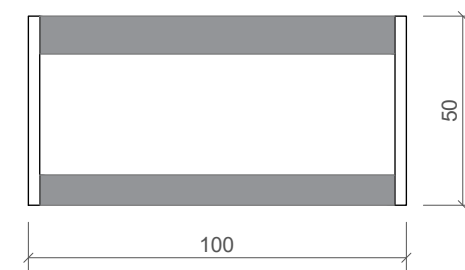

Elevation with ceiling rose

Elevation with direct attach

Reflected Ceiling Plan

Ring Section @ 1:2

Notes:
5% manufacturing tolerance

Drivers available in all dimming protocols

Project:
CDH Standard

Drawing No:
DR-CDH-1011

Date:
05/02/2018

Product name:
Mahlu Standard 100mm Profile

Customisable rings diameter: 500-1000mm

Contact CDH for more details

Scale: 1:10 @ A3 **Drawn by:** RMO

Elevation with ceiling rose

Elevation with direct attach

Customisable rings diameter: 500-1000mm

Contact CDH for more details

Scale: 1:10 @ A3 **Drawn by:** RMO