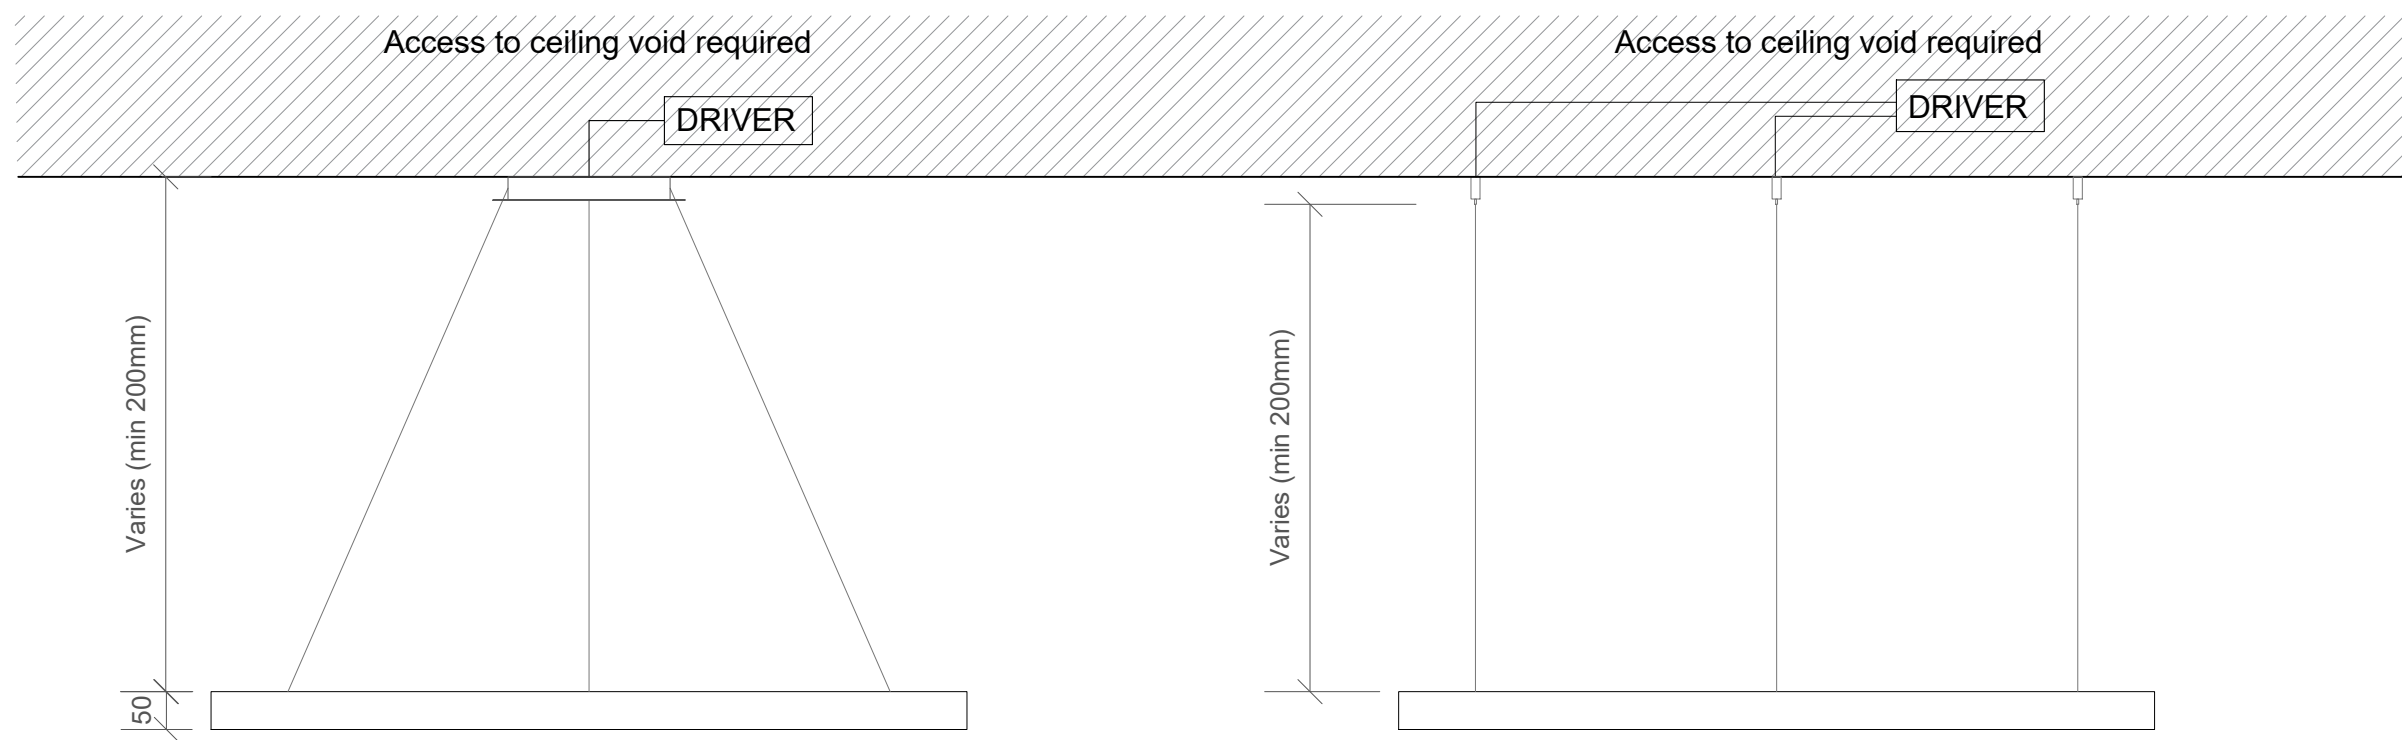

Elevation with ceiling rose

Elevation with direct attach

Reflected Ceiling Plan

Ring Section @ 1:2

Notes:
5% manufacturing tolerance

Drivers available in all dimming protocols

Project:
CDH Standard

Drawing No:
DR-CDH-1011

Date:
05/02/2018

Product name:
Mahlu Standard 100mm Profile

Customisable rings diameter: 500-1000mm

Contact CDH for more details

Scale: 1:10 @ A3 **Drawn by:** RMO

Elevation with ceiling rose

Elevation with direct attach