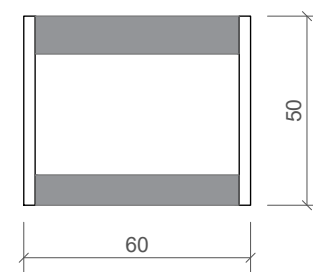

Ring Section @ 1:2

Notes:
5% manufacturing tolerance

Drivers available in all dimming protocols

Project:
CDH Standard

Drawing No: DR-CDH-1011
Date: 05/02/2018

Product name:
Mahlu Standard 60mm Profile

Customisable rings diameter: 500-1000mm

Contact CDH for more details

Scale: 1:10 @ A3   **Drawn by:** RMO