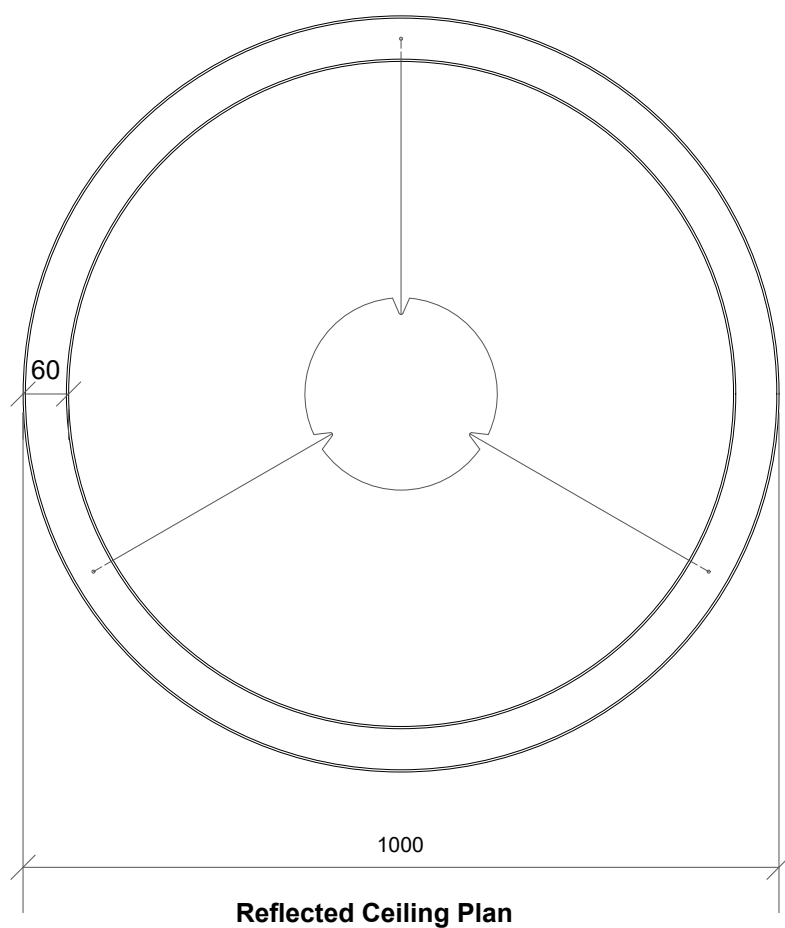

Elevation with ceiling rose

Elevation with direct attach

Reflected Ceiling Plan

Ring Section @ 1:2

Notes:
5% manufacturing tolerance

Drivers available in all dimming protocols

Project:
CDH Standard

Drawing No:
DR-CDH-1011

Date:
05/02/2018

Product name:
Mahlu Standard 100mm Profile

Customisable rings diameter: 500-1000mm

Contact CDH for more details

Scale: 1:10 @ A3 **Drawn by:** RMO

Elevation with ceiling rose

Elevation with direct attach

Customisable rings diameter: 500-1000mm

Contact CDH for more details

Scale: 1:10 @ A3 **Drawn by:** RMO