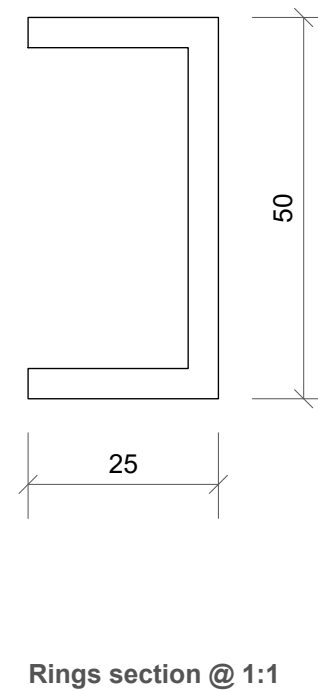

Elevation with ceiling rose

Elevation with direct attach

Reflected Ceiling Plan

Rings section @ 1:1

Notes:
5% manufacturing tolerance

Drivers available in all dimming protocols

Project:
CDH Standard

Drawing No: DR-CDH-1010
Date: 05/02/2018

Product name:
Lahti Single Standard 40mm Profile
Customisable rings diameter: 500-3000mm
Contact CDH for more details

Scale: 1:10 @ A3 **Drawn by:** RMO

Notes:
5% manufacturing tolerance
Drivers available in all dimming protocols

Project:
CDH Standard

Drawing No: DR-CDH-1010
Date: 05/02/2018

Product name:
Lahti Single Standard 50mm Profile
Customisable rings diameter: 500-3000mm
Contact CDH for more details

Scale: 1:10 @ A3 **Drawn by:** RMO