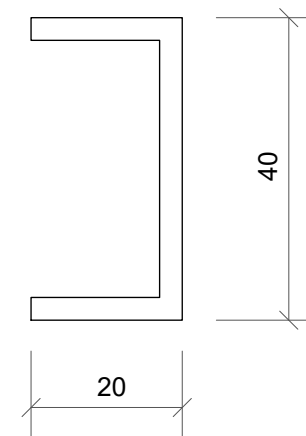

Elevation with ceiling rose

Elevation with direct attach

Reflected Ceiling Plan

Rings section @ 1:1

Notes:
5% manufacturing tolerance

Drivers available in all dimming protocols

Project:
CDH Standard

Drawing No: DR-CDH-1010
Date: 05/02/2018

Product name:
Lahti Single Standard 40mm Profile
Customisable rings diameter: 500-3000mm
Contact CDH for more details

Scale: 1:10 @ A3 **Drawn by:** RMO

Notes:
5% manufacturing tolerance
Drivers available in all dimming protocols

Project:
CDH Standard

Drawing No: DR-CDH-1010
Date: 05/02/2018

Product name:
Lahti Single Standard 50mm Profile
Customisable rings diameter: 500-3000mm
Contact CDH for more details

Scale: 1:10 @ A3 **Drawn by:** RMO