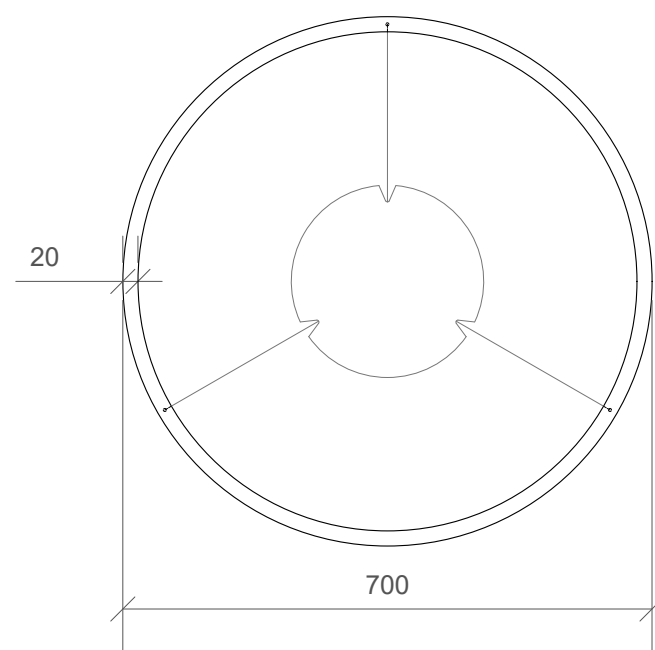

Elevation with ceiling rose

Elevation with direct attach

Reflected Ceiling Plan

Rings section @ 1:1

Notes:
5% manufacturing tolerance

Drivers available in all dimming protocols

Project:
CDH Standard

Drawing No: DR-CDH-1010
Date: 05/02/2018

Product name:
Lahti Single Standard 40mm Profile
Customisable rings diameter: 500-3000mm
Contact CDH for more details

Scale: 1:10 @ A3 **Drawn by:** RMO

Notes:
5% manufacturing tolerance
Drivers available in all dimming protocols

Project:
CDH Standard

Drawing No: DR-CDH-1010
Date: 05/02/2018

Product name:
Lahti Single Standard 50mm Profile
Customisable rings diameter: 500-3000mm
Contact CDH for more details

Scale: 1:10 @ A3 **Drawn by:** RMO