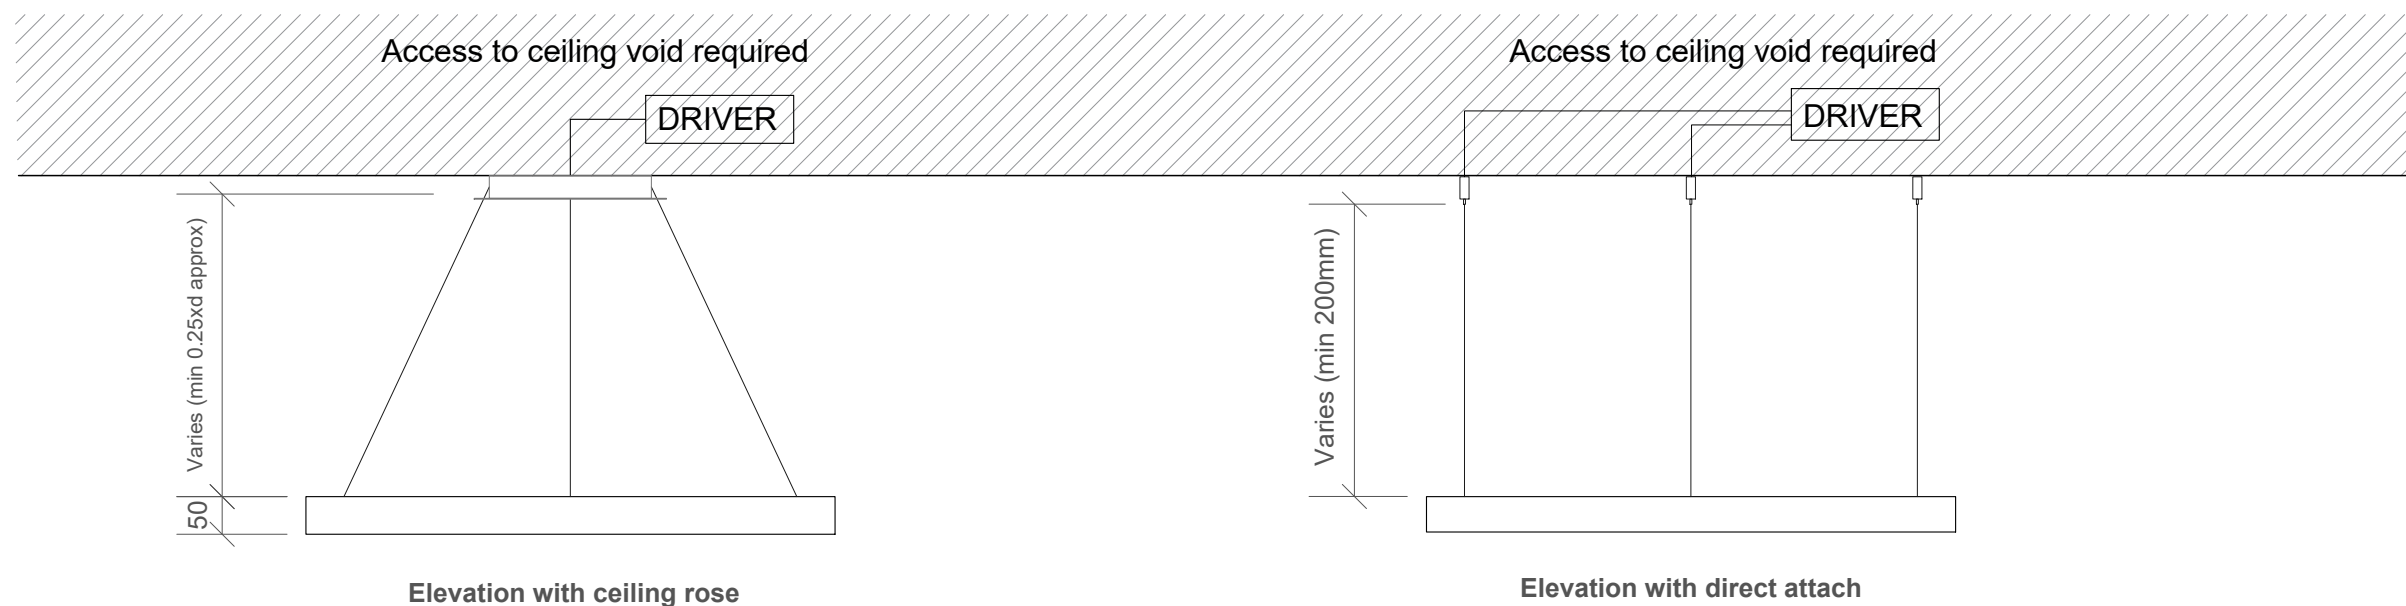

Elevation with ceiling rose

Elevation with direct attach

Reflected Ceiling Plan

Rings section @ 1:1

Notes:
5% manufacturing tolerance

Drivers available in all dimming protocols

Project:
CDH Standard

Drawing No: DR-CDH-1010
Date: 05/02/2018

Product name:
Lahti Single Standard 40mm Profile
Customisable rings diameter: 500-3000mm
Contact CDH for more details

Scale: 1:10 @ A3 **Drawn by:** RMO

Notes:
5% manufacturing tolerance
Drivers available in all dimming protocols

Project:
CDH Standard

Drawing No: DR-CDH-1010
Date: 05/02/2018

Product name:
Lahti Single Standard 50mm Profile
Customisable rings diameter: 500-3000mm
Contact CDH for more details

Scale: 1:10 @ A3 **Drawn by:** RMO