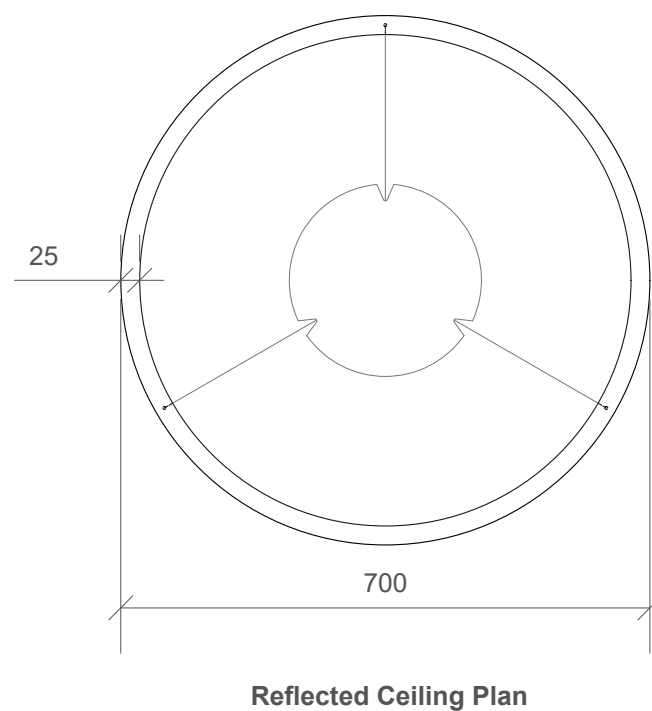

Elevation with ceiling rose

Elevation with direct attach

Reflected Ceiling Plan

Rings section @ 1:1

Notes:
5% manufacturing tolerance

Drivers available in all dimming protocols

Project:
CDH Standard

Drawing No: DR-CDH-1010
Date: 05/02/2018

Product name:
Lahti Single Standard 40mm Profile
Customisable rings diameter: 500-3000mm
Contact CDH for more details

Scale: 1:10 @ A3 **Drawn by:** RMO

Notes:
5% manufacturing tolerance
Drivers available in all dimming protocols

Project:
CDH Standard

Drawing No: DR-CDH-1010
Date: 05/02/2018

Product name:
Lahti Single Standard 50mm Profile
Customisable rings diameter: 500-3000mm
Contact CDH for more details

Scale: 1:10 @ A3 **Drawn by:** RMO