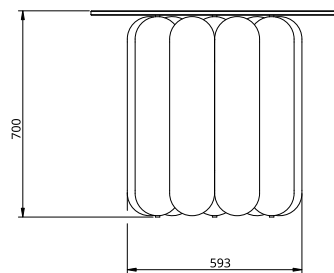

The Kupoli Coffee Table is a distinctive piece from the Kupoli Collection, Cameron Design House's debut collection of statement sculptural furniture. Designed to captivate, the Kupoli Collection seamlessly merges artistry and craftsmanship with functionality. Each piece features a mesmerising body of domed steel tubes, finished with a glass top.

Kupoli Tall Side 9

Dimensions

Standard dimensions:
OD 839mm / 33"
Height 700mm / 27.6'
Weight 92kg

Maintenance

Clean with smooth and dry cloth. Do not use any ammonia, solvents or abrasives. No user serviceable components. Contact Cameron Design House for further information.

Other

Bespoke options and design service available. All fittings and installation instructions are provided.

Contact CDH for further technical details/downloads:
technical@camerondesignhouse.com
camerondesignhouse.com

Metal Finishes

P Chrome

*Custom Colours available on request