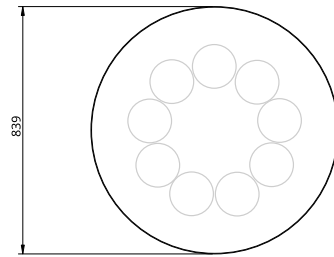

The Kupoli Coffee Table is a distinctive piece from the Kupoli Collection, Cameron Design House's debut collection of statement sculptural furniture. Designed to captivate, the Kupoli Collection seamlessly merges artistry and craftsmanship with functionality. Each piece features a mesmerising body of domed steel tubes, finished with a glass top.

Kupoli Tall Side 9

Dimensions

Standard dimensions:
OD 839mm / 33"
Height 700mm / 27.6'
Weight 92kg

Maintenance

Clean with smooth and dry cloth. Do not use any ammonia, solvents or abrasives. No user serviceable components. Contact Cameron Design House for further information.

Other

Bespoke options and design service available. All fittings and installation instructions are provided.

Contact CDH for further technical details/downloads:
technical@camerondesignhouse.com
camerondesignhouse.com

Metal Finishes

P Chrome

*Custom Colours available on request