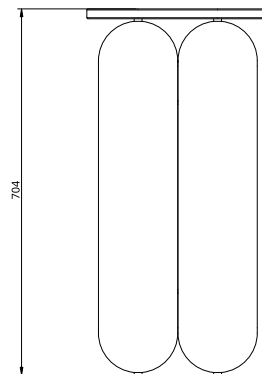

The Kupoli Coffee Table is a distinctive piece from the Kupoli Collection, Cameron Design House's debut collection of statement sculptural furniture. Designed to captivate, the Kupoli Collection seamlessly merges artistry and craftsmanship with functionality. Each piece features a mesmerising body of domed steel tubes, finished with a glass top.

Kupoli Square Tall Side 4

Dimensions

Standard dimensions:
 Length 350mm / 13.7"
 Depth 350mm / 13.7"
 Height 704mm / 27.5'
 Weight 33kg

Maintenance

Clean with smooth and dry cloth. Do not use any ammonia, solvents or abrasives. No user serviceable components. Contact Cameron Design House for further information.