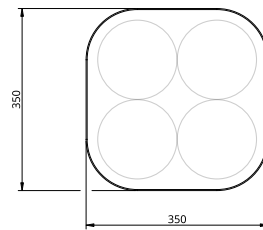

The Kupoli Coffee Table is a distinctive piece from the Kupoli Collection, Cameron Design House's debut collection of statement sculptural furniture. Designed to captivate, the Kupoli Collection seamlessly merges artistry and craftsmanship with functionality. Each piece features a mesmerising body of domed steel tubes, finished with a glass top.

Kupoli Square Tall Side 4

Dimensions

Standard dimensions:
 Length 350mm / 13.7"
 Depth 350mm / 13.7"
 Height 704mm / 27.5'
 Weight 33kg

Maintenance

Clean with smooth and dry cloth. Do not use any ammonia, solvents or abrasives. No user serviceable components. Contact Cameron Design House for further information.