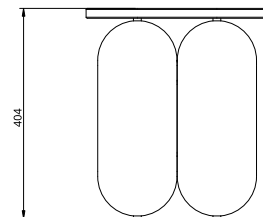

The Kupoli Coffee Table is a distinctive piece from the Kupoli Collection, Cameron Design House's debut collection of statement sculptural furniture. Designed to captivate, the Kupoli Collection seamlessly merges artistry and craftsmanship with functionality. Each piece features a mesmerising body of domed steel tubes, finished with a glass top.

Kupoli Square Short Side 4

Dimensions

Standard dimensions:
Length 350mm / 13.7"
Depth 350mm / 13.7"
Height 404mm / 15.7"
Weight 19.7kg

Maintenance

Clean with smooth and dry cloth. Do not use any ammonia, solvents or abrasives. No user serviceable components. Contact Cameron Design House for further information.

Other

Bespoke options and design service available. All fittings and installation instructions are provided.

Contact CDH for further technical details/downloads:
technical@camerondesignhouse.com
camerondesignhouse.com

Metal Finishes

P Chrome

*Custom Colours available on request