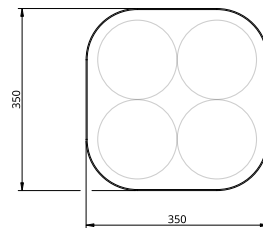

The Kupoli Coffee Table is a distinctive piece from the Kupoli Collection, Cameron Design House's debut collection of statement sculptural furniture. Designed to captivate, the Kupoli Collection seamlessly merges artistry and craftsmanship with functionality. Each piece features a mesmerising body of domed steel tubes, finished with a glass top.

Kupoli Square Short Side 4

Dimensions

Standard dimensions:
 Length 350mm / 13.7"
 Depth 350mm / 13.7"
 Height 404mm / 15.7"
 Weight 19.7kg

Maintenance

Clean with smooth and dry cloth. Do not use any ammonia, solvents or abrasives. No user serviceable components. Contact Cameron Design House for further information.