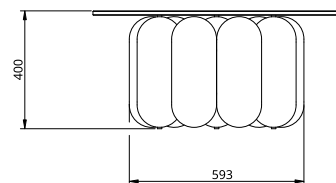

The Kupoli Coffee Table is a distinctive piece from the Kupoli Collection, Cameron Design House's debut collection of statement sculptural furniture. Designed to captivate, the Kupoli Collection seamlessly merges artistry and craftsmanship with functionality. Each piece features a mesmerising body of domed steel tubes, finished with a glass top.

Kupoli Short Side 9

Dimensions

Standard dimensions:
OD 839mm / 33"
Height 400mm / 15.7'
Weight 65kg

Maintenance

Clean with smooth and dry cloth. Do not use any ammonia, solvents or abrasives. No user serviceable components. Contact Cameron Design House for further information.

Other

Bespoke options and design service available. All fittings and installation instructions are provided.

Contact CDH for further technical details/downloads:
technical@camerondesignhouse.com
camerondesignhouse.com

Metal Finishes

P Chrome

*Custom Colours available on request