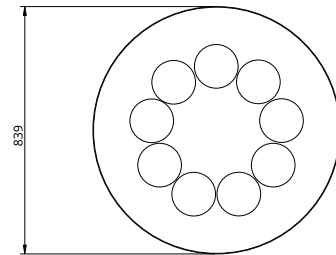

The Kupoli Coffee Table is a distinctive piece from the Kupoli Collection, Cameron Design House's debut collection of statement sculptural furniture. Designed to captivate, the Kupoli Collection seamlessly merges artistry and craftsmanship with functionality. Each piece features a mesmerising body of domed steel tubes, finished with a glass top.

Kupoli Short Side 9

Dimensions

Standard dimensions:
OD 839mm / 33"
Height 400mm / 15.7'
Weight 65kg

Maintenance

Clean with smooth and dry cloth. Do not use any ammonia, solvents or abrasives. No user serviceable components. Contact Cameron Design House for further information.

Other

Bespoke options and design service available. All fittings and installation instructions are provided.

Contact CDH for further technical details/downloads:
technical@camerondesignhouse.com
camerondesignhouse.com

Metal Finishes

P Chrome

*Custom Colours available on request