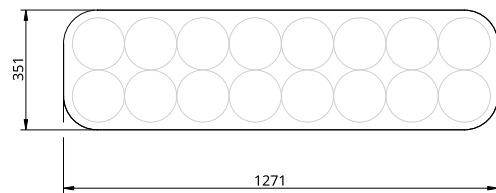

The Kupoli Side Table is a treasured piece from the Kupoli Collection, Cameron Design House's debut collection of statement sculptural furniture. Designed to captivate, the Kupoli Collection seamlessly merges artistry and craftsmanship with functionality. Each piece features a mesmerising body of domed steel tubes, finished with a glass top.

Kupoli Console 16

Dimensions

Standard dimensions:
 Length 1271mm / 50.2"
 Depth 351mm / 13.7"
 Height 750mm / 27.5"
 Weight 120kg

Maintenance

Clean with smooth and dry cloth. Do not use any ammonia, solvents or abrasives. No user serviceable components. Contact Cameron Design House for further information.