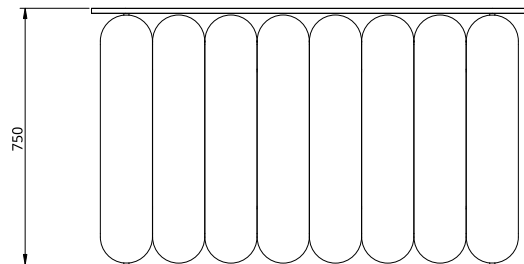

Other

Bespoke options and design service available. All fittings and installation instructions are provided.

Contact CDH for further technical details/downloads:
technical@camerondesignhouse.com
camerondesignhouse.com