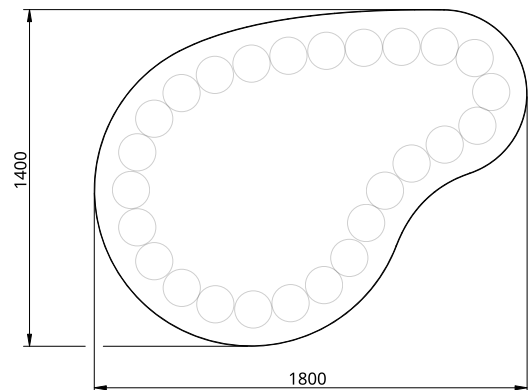

The Kupoli Coffee Table is a distinctive piece from the Kupoli Collection, Cameron Design House's debut collection of statement sculptural furniture. Designed to captivate, the Kupoli Collection seamlessly merges artistry and craftsmanship with functionality. Each piece features a mesmerising body of domed steel tubes, finished with a glass top.

Kupoli Coffee 26

Dimensions

Standard dimensions:
Length 1893mm / 74.5"
Depth 1300mm / 51.1"
Height 400mm / 15.7"
Weight 93kg

Maintenance

Clean with smooth and dry cloth. Do not use any ammonia, solvents or abrasives. No user serviceable components. Contact Cameron Design House for further information.

Other

Bespoke options and design service available. All fittings and installation instructions are provided.

Contact CDH for further technical details/downloads:
technical@camerondesignhouse.com
camerondesignhouse.com

Metal Finishes

P Chrome

*Custom Colours available on request