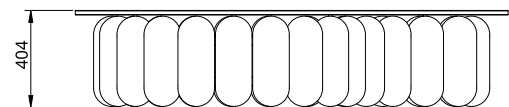

The Kupoli Coffee Table is a distinctive piece from the Kupoli Collection, Cameron Design House's debut collection of statement sculptural furniture. Designed to captivate, the Kupoli Collection seamlessly merges artistry and craftsmanship with functionality. Each piece features a mesmerising body of domed steel tubes, finished with a glass top.

Kupoli Coffee 26

Dimensions

Standard dimensions:
Length 1893mm / 74.5"
Depth 1300mm / 51.1"
Height 400mm / 15.7"
Weight 93kg

Maintenance

Clean with smooth and dry cloth. Do not use any ammonia, solvents or abrasives. No user serviceable components. Contact Cameron Design House for further information.

Other

Bespoke options and design service available. All fittings and installation instructions are provided.

Contact CDH for further technical details/downloads:
technical@camerondesignhouse.com
camerondesignhouse.com

Metal Finishes

P Chrome

*Custom Colours available on request