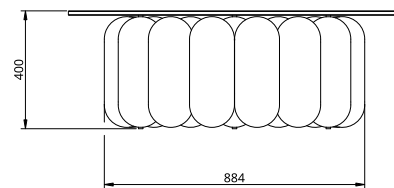

The Kupoli Coffee Table is a distinctive piece from the Kupoli Collection, Cameron Design House's debut collection of statement sculptural furniture. Designed to captivate, the Kupoli Collection seamlessly merges artistry and craftsmanship with functionality. Each piece features a mesmerising body of domed steel tubes, finished with a glass top.

Kupoli Coffee 15

Dimensions

Standard dimensions:
OD 1128mm / 44.5"
Height 400mm / 15.7"
Weight 115kg

Maintenance

Clean with smooth and dry cloth. Do not use any ammonia, solvents or abrasives. No user serviceable components. Contact Cameron Design House for further information.

Other

Bespoke options and design service available. All fittings and installation instructions are provided.

Contact CDH for further technical details/downloads:
technical@camerondesignhouse.com
camerondesignhouse.com

Metal Finishes

P Chrome

*Custom Colours available on request