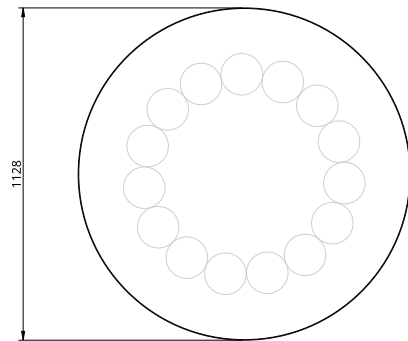

The Kupoli Coffee Table is a distinctive piece from the Kupoli Collection, Cameron Design House's debut collection of statement sculptural furniture. Designed to captivate, the Kupoli Collection seamlessly merges artistry and craftsmanship with functionality. Each piece features a mesmerising body of domed steel tubes, finished with a glass top.

Kupoli Coffee 15

Dimensions

Standard dimensions:
OD 1128mm / 44.5"
Height 400mm / 15.7"
Weight 115kg

Maintenance

Clean with smooth and dry cloth. Do not use any ammonia, solvents or abrasives. No user serviceable components. Contact Cameron Design House for further information.

Other

Bespoke options and design service available. All fittings and installation instructions are provided.

Contact CDH for further technical details/downloads:
technical@camerondesignhouse.com
camerondesignhouse.com

Metal Finishes

P Chrome

*Custom Colours available on request