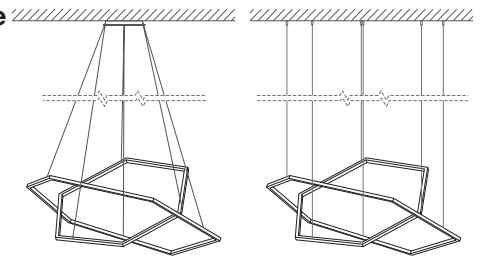

Irregular hexagon shape.

Standard profile size: 19x19mm and 25x25mm.

Up to 6 tiers from 40 to 200cm diameters.

Hanging Fully adjustable drop height on 1.2mm stainless steel suspension cables.

Light Source Opal light diffusers. Integral LED lighting. LED matrix, CRI>95, ~ 50K hours life.

Vesanto Single

Standard dimensions:
120cm
47"

Vesanto Double

Standard dimensions:
120,160cm
47",63"

Vesanto Triple

Standard dimensions:
80,120,160cm
32",47",63"

Ceiling Rose or Direct attach as standard. Download our "Standard hanging option" spec for further information. Custom option available.