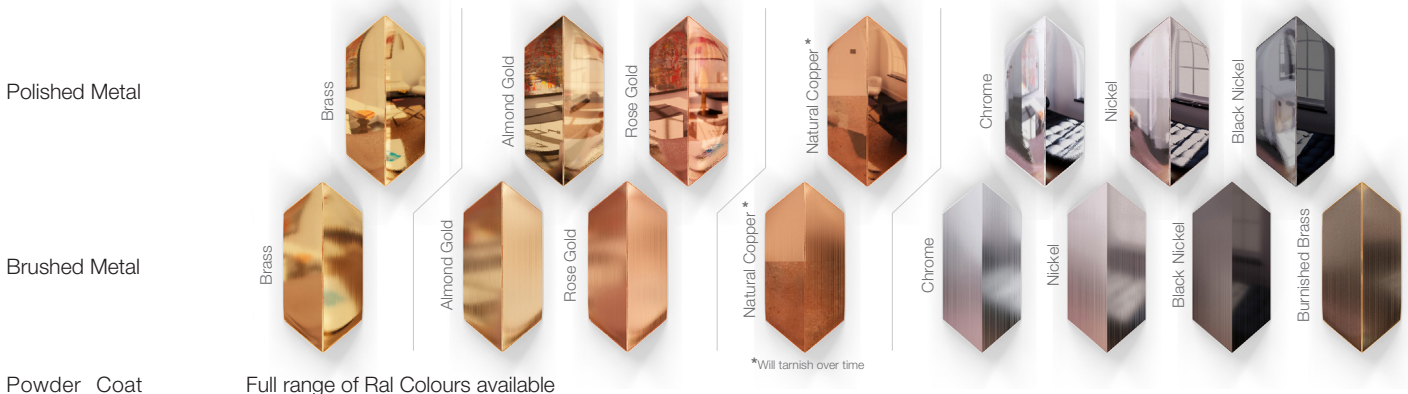

Vesanto

**CAMERON
DESIGN
HOUSE**

The Vesanto is a contemporary chandelier which explores strong geometric form and clean lines. This versatile piece works well in residential and hospitality environments.

Vesanto Single

Standard dimensions:
120cm
47"

Vesanto Double

Standard dimensions:
120,160cm
47",63"

Vesanto Triple

Standard dimensions:
80,120,160cm
32",47",63"

Ceiling Rose or Direct attach as standard. Download our "Standard hanging option" spec for further information. Custom option available.

Finishes and Materials Options - Size limitation for some finishes, contact CDH for a formal quotation.

Powder Coat

Full range of Ral Colours available