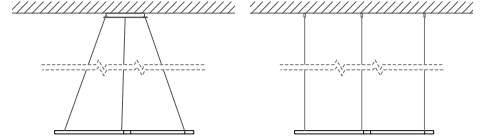

Vesanto Single

Standard dimensions:
120cm
47"

Vesanto Double

Standard dimensions:
120,160cm
47",63"

Vesanto Triple

Standard dimensions:
80,120,160cm
32",47",63"

Ceiling Rose or Direct attach as standard. Download our "Standard hanging option" spec for further information. Custom option available.