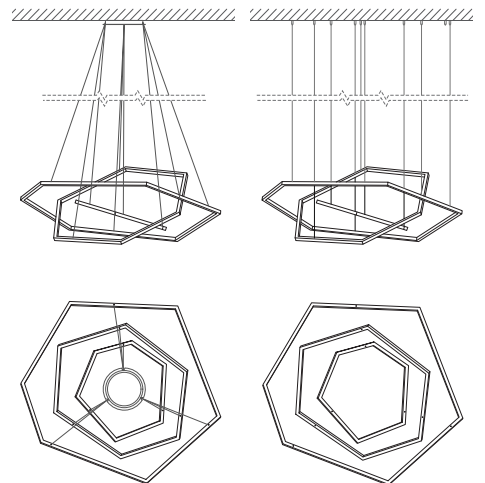

Vesanto

**CAMERON
DESIGN
HOUSE**

The Vesanto is a contemporary chandelier which explores strong geometric form and clean lines. This versatile piece works well in residential and hospitality environments.

Irregular hexagon shape.

Standard profile size: 19x19mm and 25x25mm.

Up to 6 tiers from 40 to 200cm diameters.

Hanging Fully adjustable drop height on 1.2mm stainless steel suspension cables.

Light Source Opal light diffusers. Integral LED lighting. LED matrix, CRI>95, ~ 50K hours life.

Vesanto Single

Standard dimensions:
120cm
47"

Vesanto Double

Standard dimensions:
120,160cm
47",63"

Vesanto Triple

Standard dimensions:
80,120,160cm
32",47",63"

Ceiling Rose or Direct attach as standard. Download our "Standard hanging option" spec for further information. Custom option available.