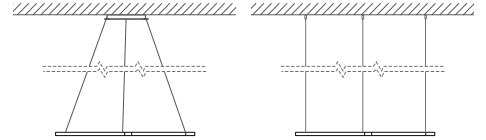

technical@camerondesignhouse.com

<https://camerondesignhouse.com>

Vesanto Single

Standard dimensions:
120cm
47"

Vesanto Double

Standard dimensions:
120,160cm
47",63"

Vesanto Triple

Standard dimensions:
80,120,160cm
32",47",63"