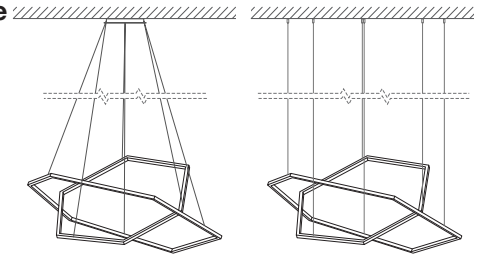

Vesanto

The Vesanto is a contemporary chandelier which explores strong geometric form and clean lines. This versatile piece works well in residential and hospitality environments.

Irregular hexagon shape. Standard profile size: 25x25mm and 19x19mm. Bespoke options available. Up to 6 tiers from 60 to 200cm diameters. Integral LED lighting.

technical@camerondesignhouse.com

<https://camerondesignhouse.com>

Vesanto Single

Standard dimensions:
120cm
47"

Vesanto Double

Standard dimensions:
120,160cm
47",63"

Vesanto Triple

Standard dimensions:
80,120,160cm
32",47",63"