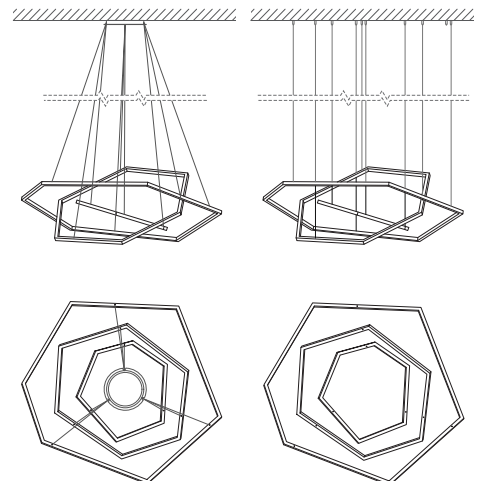

Vesanto

The Vesanto is a contemporary chandelier which explores strong geometric form and clean lines. This versatile piece works well in residential and hospitality environments.

Irregular hexagon shape. Standard profile size: 25x25mm and 19x19mm. Bespoke options available. Up to 6 tiers from 60 to 200cm diameters. Integral LED lighting.

technical@camerondesignhouse.com

<https://camerondesignhouse.com>

Vesanto Single

Standard dimensions:
120cm
47"

Vesanto Double

Standard dimensions:
120,160cm
47",63"

Vesanto Triple

Standard dimensions:
80,120,160cm
32",47",63"