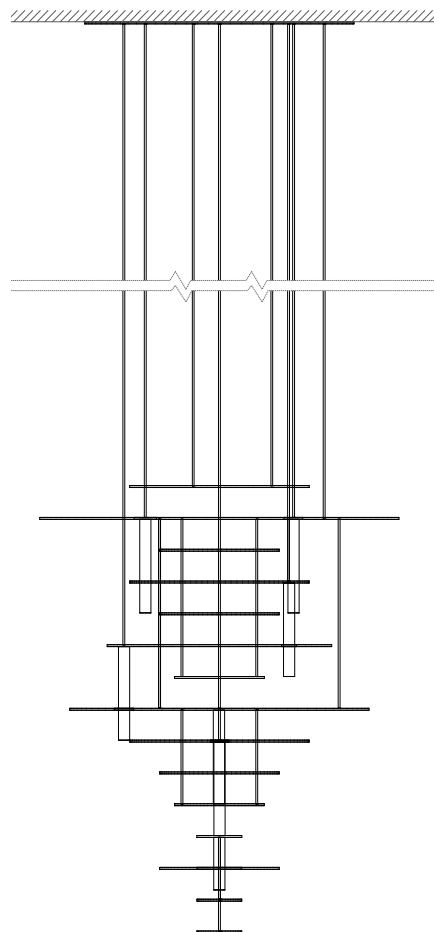

# Vantaa

*The Vantaa is a delicate yet bold, contemporary chandelier. It explores shape and how different forms work together to compliment one another.*

Standard arrangement: 120x150cm. Up 120cm diameters.

## Light Source

Filament Bulbs or LED replacement (280mm bulbs E27 screw fit.)

Light Output: decorative lighting element only.

Indicative Lux level available on request.

**LED Driver** Triac Dimmable (5%-100%) as standard, all dimming protocols available on request.

## Vantaa

Standard dimensions:  
120x150cm  
40",59"

Ceiling Rose or Direct attach as standard. Download our "Standard hanging option" spec for further information. Custom option available.