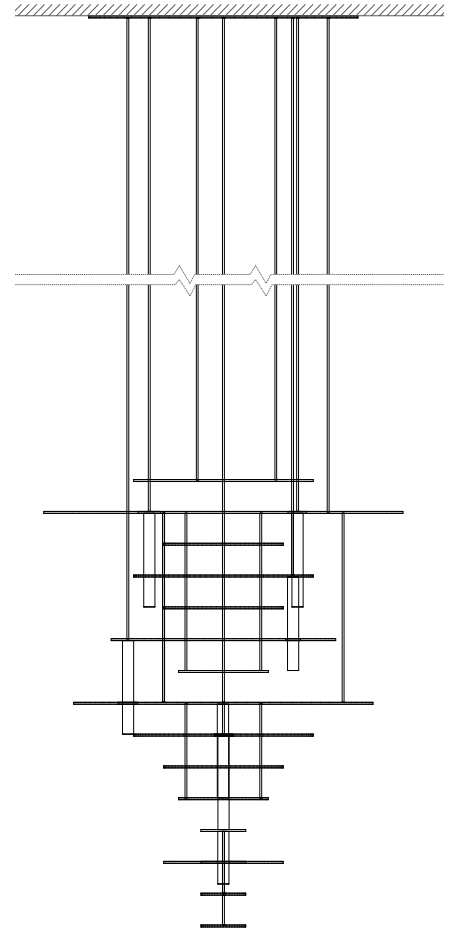

Vantaa

The Vantaa is a delicate yet bold, contemporary chandelier. It explores shape and how different forms work together to compliment one another.

Standard arrangement: 120x150cm. Up 120cm diameters. Bespoke options available. Integral decorative lighting.

Hanging

Available in 100-300mm drop height on 3mm rods.

Light Source

Filament Bulbs or LED replacement (280mm bulbs E27 screw fit.)

Light Output: decorative lighting element only. Indicative Lux level available on request.

Contact CDH for further technical details/downloads:

technical@camerondesignhouse.com

<https://camerondesignhouse.com>

Vantaa

Standard dimensions:
120x150cm
40",59"

Ceiling Rose or Direct attach as standard. Download our "Standard hanging option" spec for further information. Custom option available.