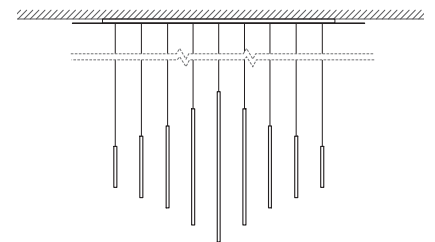

Refer to instruction manual for detailed cleaning instructions.

Contact CDH for further technical details/downloads:

technical@camerondesignhouse.com

<https://camerondesignhouse.com>

Vaasa 7 rings

Standard dimensions:

85, 60, 45, 30cm

33", 24", 17.5", 12"

Vaasa 9 rings

Standard dimensions:

110, 85, 60, 45, 30cm

43", 33", 24", 17.5", 12"

Ceiling Rose or Direct attach as standard. Download our "Standard hanging option" spec for further information. Custom option available.