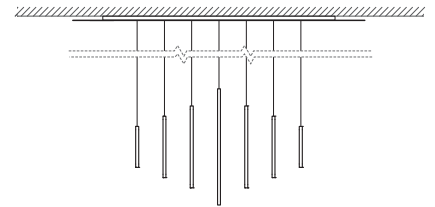

Refer to instruction manual for detailed cleaning instructions.

Contact CDH for further technical details/downloads:

technical@camerondesignhouse.com

<https://camerondesignhouse.com>

Vaasa 7 rings

Standard dimensions:

85, 60, 45, 30cm

33", 24", 17.5", 12"

Vaasa 9 rings

Standard dimensions:

110, 85, 60, 45, 30cm

43", 33", 24", 17.5", 12"

Ceiling Rose or Direct attach as standard. Download our "Standard hanging option" spec for further information. Custom option available.