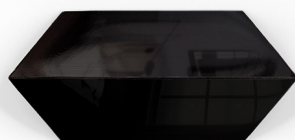

Finishes and Materials Options

Black Lacquered Gloss