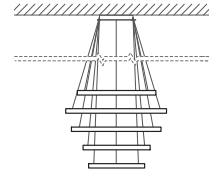

All fittings and installation instructions are provided.

Contact CDH for further technical details/downloads:

technical@camerondesignhouse.com

camerondesignhouse.com

Ceiling Rose

Direct Attach

Salo Taso

Standard dimensions:
70,100,90,80,60cm
28",40",36",32",24"

Salo Elama

Standard dimensions:
60,80,100,50,70,40cm
24",32",40",20",28",15"

Salo Lunar

Standard dimensions:
From 50 to 120cm
20"-47"

Ceiling Rose or Direct attach as standard. Download our "Standard hanging option" spec for further information. Custom option available.