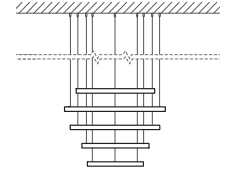

All fittings and installation instructions are provided.

Contact CDH for further technical details/downloads:

technical@camerondesignhouse.com

camerondesignhouse.com

Ceiling Rose

Direct Attach

Salo Taso

Standard dimensions:
70,100,90,80,60cm
28",40",36",32",24"

Salo Elama

Standard dimensions:
60,80,100,50,70,40cm
24",32",40",20",28",15"

Salo Lunar

Standard dimensions:
From 50 to 120cm
20"-47"

Ceiling Rose or Direct attach as standard. Download our "Standard hanging option" spec for further information. Custom option available.