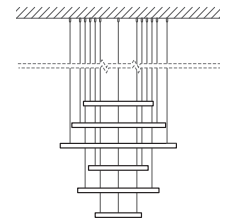

All fittings and installation instructions are provided.

Contact CDH for further technical details/downloads:

technical@camerondesignhouse.com

camerondesignhouse.com

Ceiling Rose

Direct Attach

Salo Taso

Standard dimensions:
70,100,90,80,60cm
28",40",36",32",24"

Salo Elama

Standard dimensions:
60,80,100,50,70,40cm
24",32",40",20",28",15"

Salo Lunar

Standard dimensions:
From 50 to 120cm
20"-47"

Ceiling Rose or Direct attach as standard. Download our "Standard hanging option" spec for further information. Custom option available.