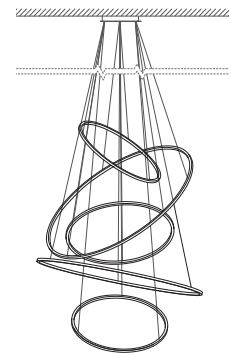

Standard profile size: 19x19mm or 25x25mm
Up to 8 tiers, from 40 to 230cm diameters.

Hanging Fully adjustable drop height on 1.2mm stainless steel suspension cables.

Light Source External or internal multifaceted clear diffusers. Integral LED lighting.

All fittings and installation instructions are provided.

Contact CDH for further technical details/downloads:

technical@camerondesignhouse.com

camerondesignhouse.com

Lohja 4 tiers

Standard dimensions:
120,80,120,80cm
47",32",47",32"

Lohja 5 tiers

Standard dimensions:
80,140,90,140,80cm
32",55",36",55",32"
100,160,80,140,60cm
40",63",32",55",24"

Lohja 6 tiers

Standard dimensions:
160,110,160,100,160,100cm
63",43",63",40",63",40"
180,130,180,110,180,110cm
70",51",70",43",70",43"