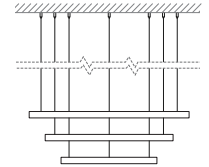

Lahti

**CAMERON
DESIGN
HOUSE**

Ceiling Rose

Direct Attach

Lahti Single

Standard dimensions:
70/100/120/150cm
28"/40"/47"/59"

Lahti Double

Standard dimensions:
50,80/70,100
20",32"/28",40"
100,120/120,150
40",47"/47",59"

Lahti Triple

Standard dimensions:
100,80,60/120,100,80
40",32",24"/47",40",32"
150,130,110
59",51",43"

Lahti Quad

Standard dimensions:
110,100,80,60
43",40",32",24"
140,130,110,90
55",51",43",36"

Alternative Compositions