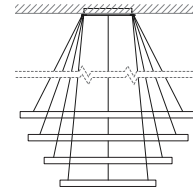

Lahti

**CAMERON
DESIGN
HOUSE**

Ceiling Rose

Direct Attach

Lahti Single

Standard dimensions:
70/100/120/150cm
28"/40"/47"/59"

Lahti Double

Standard dimensions:
50,80/70,100
20",32"/28",40"
100,120/120,150
40",47"/47",59"

Lahti Triple

Standard dimensions:
100,80,60/120,100,80
40",32",24"/47",40",32"
150,130,110
59",51",43"

Lahti Quad

Standard dimensions:
110,100,80,60
43",40",32",24"
140,130,110,90
55",51",43",36"

Alternative Compositions