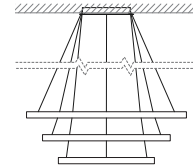

Lahti

**CAMERON
DESIGN
HOUSE**

Ceiling Rose

Direct Attach

Lahti Single

Standard dimensions:
70/100/120/150cm
28"/40"/47"/59"

Lahti Double

Standard dimensions:
50,80/70,100
20",32"/28",40"
100,120/120,150
40",47"/47",59"

Lahti Triple

Standard dimensions:
100,80,60/120,100,80
40",32",24"/47",40",32"
150,130,110
59",51",43"

Lahti Quad

Standard dimensions:
110,100,80,60
43",40",32",24"
140,130,110,90
55",51",43",36"

Alternative Compositions