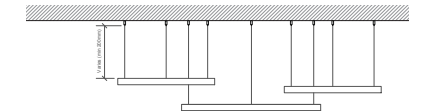

Lahti

**CAMERON
DESIGN
HOUSE**

Ceiling Rose

Direct Attach

Lahti Single

Standard dimensions:
70/100/120/150cm
28"/40"/47"/59"

Lahti Double

Standard dimensions:
50,80/70,100
20",32"/28",40"
100,120/120,150
40",47"/47",59"

Lahti Triple

Standard dimensions:
100,80,60/120,100,80
40",32",24"/47",40",32"
150,130,110
59",51",43"

Lahti Quad

Standard dimensions:
110,100,80,60
43",40",32",24"
140,130,110,90
55",51",43",36"

Alternative Compositions

Ceiling Rose or Direct attach as standard. Download our "Standard hanging option" spec for further information. Custom option available.

Finishes and Materials Options - Size limitation for some finishes, contact CDH for a formal quotation.