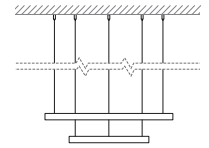

Lahti

**CAMERON
DESIGN
HOUSE**

Ceiling Rose

Direct Attach

Lahti Single

Standard dimensions:
70/100/120/150cm
28"/40"/47"/59"

Lahti Double

Standard dimensions:
50,80/70,100
20",32"/28",40"
100,120/120,150
40",47"/47",59"

Lahti Triple

Standard dimensions:
100,80,60/120,100,80
40",32",24"/47",40",32"
150,130,110
59",51",43"

Lahti Quad

Standard dimensions:
110,100,80,60
43",40",32",24"
140,130,110,90
55",51",43",36"

Alternative Compositions