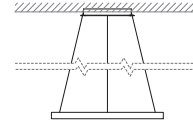

Lahti

**CAMERON
DESIGN
HOUSE**

Ceiling Rose

Direct Attach

Lahti Single

Standard dimensions:
70/100/120/150cm
28"/40"/47"/59"

Lahti Double

Standard dimensions:
50,80/70,100
20",32"/28",40"
100,120/120,150
40",47"/47",59"

Lahti Triple

Standard dimensions:
100,80,60/120,100,80
40",32",24"/47",40",32"
150,130,110
59",51",43"

Lahti Quad

Standard dimensions:
110,100,80,60
43",40",32",24"
140,130,110,90
55",51",43",36"

Alternative Compositions