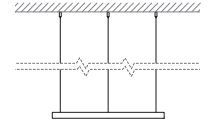

Lahti

**CAMERON
DESIGN
HOUSE**

Ceiling Rose

Direct Attach

Lahti Single

Standard dimensions:
70/100/120/150cm
28"/40"/47"/59"

Lahti Double

Standard dimensions:
50,80/70,100
20",32"/28",40"
100,120/120,150
40",47"/47",59"

Lahti Triple

Standard dimensions:
100,80,60/120,100,80
40",32",24"/47",40",32"
150,130,110
59",51",43"

Lahti Quad

Standard dimensions:
110,100,80,60
43",40",32",24"
140,130,110,90
55",51",43",36"

Alternative Compositions