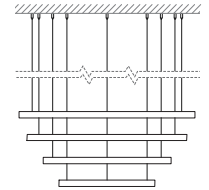

Lahti

**CAMERON
DESIGN
HOUSE**

Ceiling Rose

Direct Attach

Lahti Single

Standard dimensions:
70/100/120/150cm
28"/40"/47"/59"

Lahti Double

Standard dimensions:
50,80/70,100
20",32"/28",40"
100,120/120,150
40",47"/47",59"

Lahti Triple

Standard dimensions:
100,80,60/120,100,80
40",32",24"/47",40",32"
150,130,110
59",51",43"

Lahti Quad

Standard dimensions:
110,100,80,60
43",40",32",24"
140,130,110,90
55",51",43",36"

Alternative Compositions