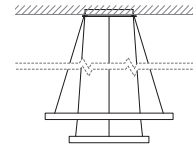

Lahti

**CAMERON
DESIGN
HOUSE**

Ceiling Rose

Direct Attach

Lahti Single

Standard dimensions:
70/100/120/150cm
28"/40"/47"/59"

Lahti Double

Standard dimensions:
50,80/70,100
20",32"/28",40"
100,120/120,150
40",47"/47",59"

Lahti Triple

Standard dimensions:
100,80,60/120,100,80
40",32",24"/47",40",32"
150,130,110
59",51",43"

Lahti Quad

Standard dimensions:
110,100,80,60
43",40",32",24"
140,130,110,90
55",51",43",36"

Alternative Compositions