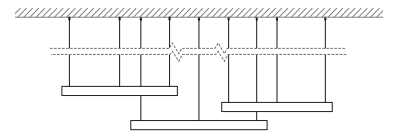

Direct Attach

Lahti100 Single

Standard dimensions:
80/100/120/150cm
32"/40"/47"/59"

Lahti100 Cluster

Standard dimensions:
80,100,120
32",40",47"

Direct attach as standard. Download our "Standard hanging option" spec for further information. Custom option available.