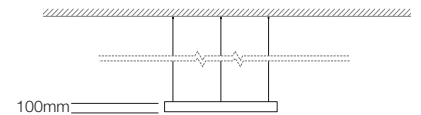

Direct Attach

Lahti100 Single

Standard dimensions:
80/100/120/150cm
32"/40"/47"/59"

Lahti100 Cluster

Standard dimensions:
80,100,120
32",40",47"

Direct attach as standard. Download our "Standard hanging option" spec for further information. Custom option available.