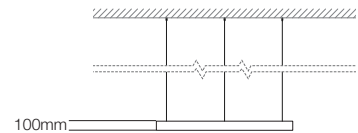

# Lahti100

The Lahti100 configuration changes the impact this pendant has on a space, while staying true to the original aesthetic of simplicity and elegance. Bespoke options available.  
**Profile size: 100x50mm.** Up to 8 rings from 80 to 220cm diameters. Larger sizes available. Integral LED lighting.

- Hanging** - Fully adjustable drop height on 1.2mm stainless steel suspension cables.
- Light Source** - External or internal multifaceted clear diffusers. LED matrix, CRI>95, ~ 50K hours life. LED standard colour temperature options: 2.7k and 3k (other temperatures available on request)  
 Power to fixtures: Via suspension cables up to 150Watt.  
 Light Output: decorative lighting element only.  
 Indicative Lumen level available on request.
- LED Driver** - Triac Dimmable (5%-100%) as standard, all dimming protocols available on request.  
 Wattage dependent on sizing. Class II driver as standard.  
 Output Voltage: 24V.  
 Input Voltage: 110V-230V-277V, to be specified.

## Lahti100 Single

Standard dimensions:  
 70/100/120/150cm  
 28"/40"/47"/59"

## Lahti100 Cluster

Standard dimensions:  
 50,80/70,100  
 20",32"/28",40"  
 100,120/120,150  
 40",47"/47",59"

Direct attach as standard. Download our "Standard hanging option" spec for further information. Custom option available.