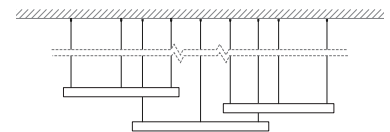

## Lahti100 Single

Standard dimensions:  
 70/100/120/150cm  
 28"/40"/47"/59"

## Lahti100 Cluster

Standard dimensions:  
 50,80/70,100  
 20",32"/28",40"  
 100,120/120,150  
 40",47"/47",59"

Direct attach as standard. Download our "Standard hanging option" spec for further information. Custom option available.