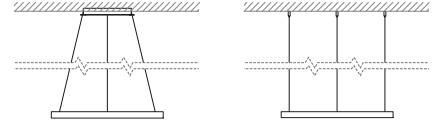

technical@camerondesignhouse.com

<https://camerondesignhouse.com>

Lahti Single

Standard dimensions:
70/100/120/150cm
28"/40"/47"/59"

Lahti Double

Standard dimensions:
50,80/70,100
20",32"/28",40"
100,120/120,150
40",47"/47",59"

Lahti Triple

Standard dimensions:
60,80,100,110
24",32",40"/32",40",47"
110,130,150
43",51",59"

Lahti Quad

Standard dimensions:
60,80,100,110
24",32",40",43"
90,110,130,140
36",43",51",55"

Alternative Compositions