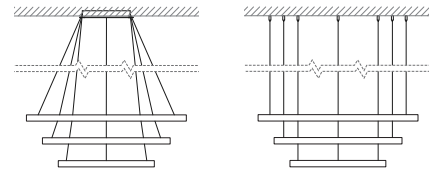

technical@camerondesignhouse.com

<https://camerondesignhouse.com>

Lahti Single

Standard dimensions:
70/100/120/150cm
28"/40"/47"/59"

Lahti Double

Standard dimensions:
50,80/70,100
20",32"/28",40"
100,120/120,150
40",47"/47",59"

Lahti Triple

Standard dimensions:
60,80,100,110
24",32",40"/32",40",47"
110,130,150
43",51",59"

Lahti Quad

Standard dimensions:
60,80,100,110
24",32",40",43"
90,110,130,140
36",43",51",55"

Alternative Compositions