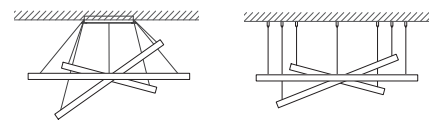

technical@camerondesignhouse.com

<https://camerondesignhouse.com>

Lahti Single

Standard dimensions:
70/100/120/150cm
28"/40"/47"/59"

Lahti Double

Standard dimensions:
50,80/70,100
20",32"/28",40"
100,120/120,150
40",47"/47",59"

Lahti Triple

Standard dimensions:
60,80,100,110
24",32",40"/32",40",47"
110,130,150
43",51",59"

Lahti Quad

Standard dimensions:
60,80,100,110
24",32",40",43"
90,110,130,140
36",43",51",55"

Alternative Compositions