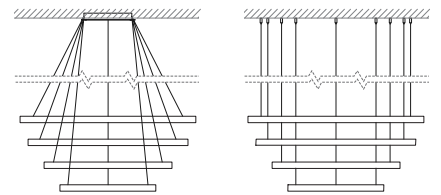

technical@camerondesignhouse.com

<https://camerondesignhouse.com>

Lahti Single

Standard dimensions:
70/100/120/150cm
28"/40"/47"/59"

Lahti Double

Standard dimensions:
50,80/70,100
20",32"/28",40"
100,120/120,150
40",47"/47",59"

Lahti Triple

Standard dimensions:
60,80,100,110
24",32",40"/32",40",47"
110,130,150
43",51",59"

Lahti Quad

Standard dimensions:
60,80,100,110
24",32",40",43"
90,110,130,140
36",43",51",55"

Alternative Compositions