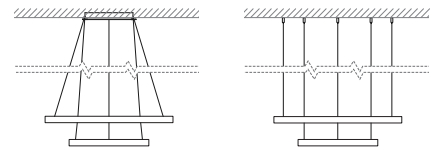

technical@camerondesignhouse.com

<https://camerondesignhouse.com>

Lahti Single

Standard dimensions:
70/100/120/150cm
28"/40"/47"/59"

Lahti Double

Standard dimensions:
50,80/70,100
20",32"/28",40"
100,120/120,150
40",47"/47",59"

Lahti Triple

Standard dimensions:
60,80,100,110
24",32",40"/32",40",47"
110,130,150
43",51",59"

Lahti Quad

Standard dimensions:
60,80,100,110
24",32",40",43"
90,110,130,140
36",43",51",55"

Alternative Compositions