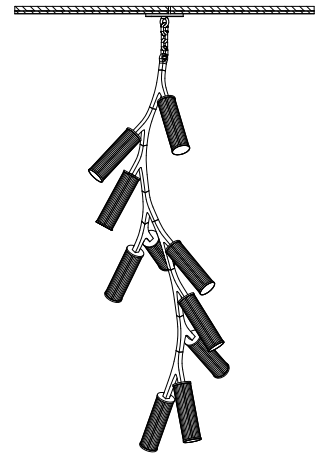

Haara Metsa

**CAMERON
DESIGN
HOUSE**

A direct descendant of the Haara, the Haara Metsa grew organically to form an ambitious chandelier with vertical elegance. A beautiful statement piece in a space with high ceilings or the centrepiece down a spiral staircase.

Hanging Fully adjustable drop height on chandelier chain.

Light Source Glass diffusers. Integral LED lighting. LED lights, CRI>95, ~ 50K hours life. LED standard colour temperature options: 2.7k and 3k (other temperatures available on request) Power to fixtures: Via suspension cables. Light Output: decorative lighting element only. Indicative Lux level available on request.

LED Driver Triac Dimmable (5%-100%) as standard, All dimming protocols available on request. Wattage dependent on sizing. Output Voltage: 24V. Input Voltage: 110V-230V-277V, to be specified.

Maintenance Clean with smooth and dry cloth. Do not use any ammonia, solvents or abrasives. No user serviceable components. Contact Cameron Design House for further information.

Haara Metsa
Standard 16 Dimensions:
L80xH210xW75cm
L31.5"xH82.7"xW29.5"

Standard 10 Dimensions:
L58xH159xW55cm
L22.8"xH62.5"xW21.6"

Custom hanging option available.

Finishes and Materials Options - Size limitation for some finishes, contact CDH for a formal quotation.