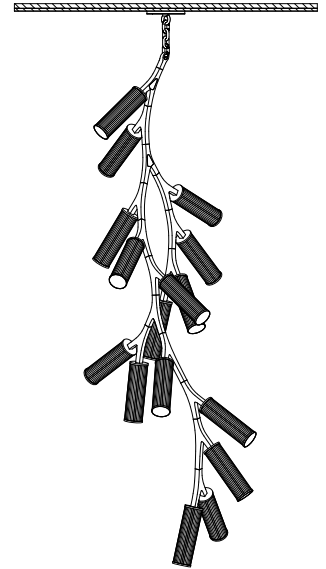

Haara Metsa

**CAMERON
DESIGN
HOUSE**

A direct descendant of the Haara, the Haara Metsa grew organically to form an ambitious chandelier with vertical elegance. A beautiful statement piece in a space with high ceilings or the centrepiece down a spiral staircase.

Hanging Fully adjustable drop height on chandelier chain.

Light Source Glass diffusers. Integral LED lighting. LED lights, CRI>95, ~ 50K hours life. LED standard colour temperature options: 2.7k and 3k (other temperatures available on request) Power to fixtures: Via suspension cables. Light Output: decorative lighting element only. Indicative Lux level available on request.

LED Driver Triac Dimmable (5%-100%) as standard, All dimming protocols available on request. Wattage dependent on sizing. Output Voltage: 24V. Input Voltage: 110V-230V-277V, to be specified.

Maintenance Clean with smooth and dry cloth. Do not use any ammonia, solvents or abrasives. No user serviceable components. Contact Cameron Design House for further information.

Haara Metsa
Standard 16 Dimensions:
L80xH210xW75cm
L31.5"xH82.7"xW29.5"

Standard 10 Dimensions:
L58xH159xW55cm
L22.8"xH62.5"xW21.6"

Custom hanging option available.

Finishes and Materials Options - Size limitation for some finishes, contact CDH for a formal quotation.