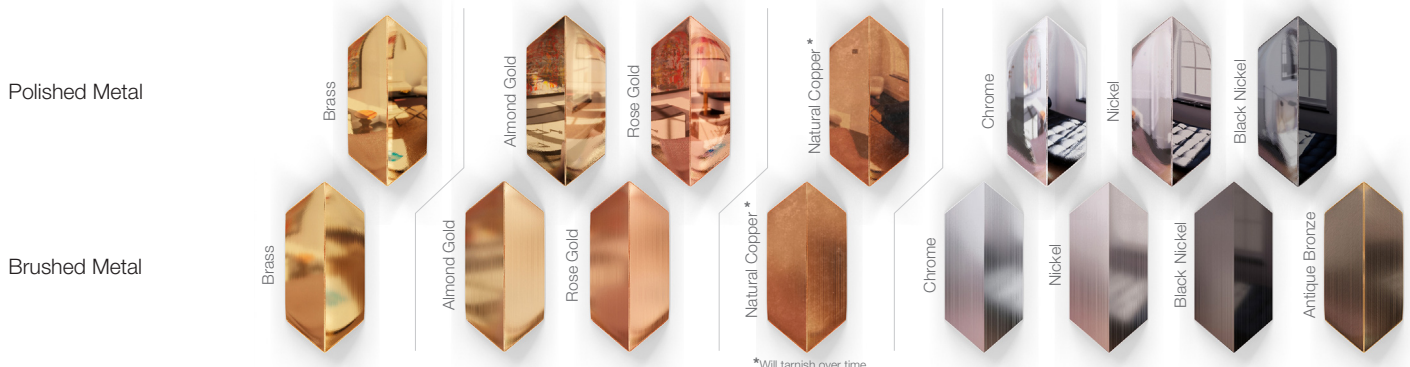

Haara Metsa

**CAMERON
DESIGN
HOUSE**

A direct descendant of the Haara, the Haara Metsa grew organically to form an ambitious chandelier with vertical elegance. A beautiful statement piece in a space with high ceilings or the centrepiece down a spiral staircase. Up to 400cm drop height. Integral LED lighting. Bespoke dimensions and configurations available.

technical@camerondesignhouse.com

<https://camerondesignhouse.com>

Haara Metsa

Standard Small dimensions:
L80xH210xW75cm
L31.5"xH82.7"xW29.5"

Custom hanging option available.

Finishes and Materials Options - Size limitation for some finishes, contact CDH for a formal quotation.