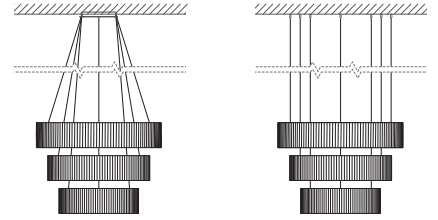

technical@camerondesignhouse.com

<https://camerondesignhouse.com>

Eskola 3 tiers

Standard dimensions:
110,90,70 cm
43", 36", 28"

Eskola 4 tiers

Standard dimensions:
130,110,90,70cm
51", 43", 36", 28"

Eskola 5 tiers

Standard dimensions:
130,110,90,70,50cm
51", 43", 36", 28", 23"
150,130,110,90,70cm
59", 51", 43", 36", 28"

Ceiling Rose or Direct attach as standard. Download our "Standard hanging option" spec for further information. Custom option available.