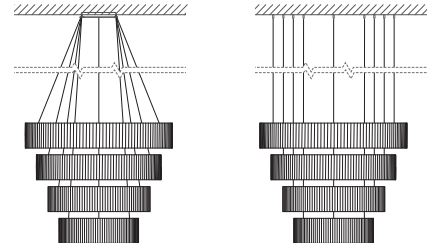

technical@camerondesignhouse.com

<https://camerondesignhouse.com>

Eskola 3 tiers

Standard dimensions:
110,90,70 cm
43", 36", 28"

Eskola 4 tiers

Standard dimensions:
130,110,90,70cm
51", 43", 36", 28"

Eskola 5 tiers

Standard dimensions:
130,110,90,70,50cm
51", 43", 36", 28", 23"
150,130,110,90,70cm
59", 51", 43", 36", 28"

Ceiling Rose or Direct attach as standard. Download our "Standard hanging option" spec for further information. Custom option available.