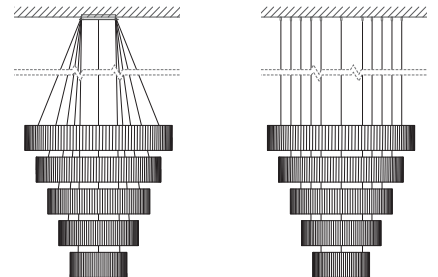

technical@camerondesignhouse.com

<https://camerondesignhouse.com>

Eskola 3 tiers

Standard dimensions:
110,90,70 cm
43", 36", 28"

Eskola 4 tiers

Standard dimensions:
130,110,90,70cm
51", 43", 36", 28"

Eskola 5 tiers

Standard dimensions:
130,110,90,70,50cm
51", 43", 36", 28", 23"
150,130,110,90,70cm
59", 51", 43", 36", 28"

Ceiling Rose or Direct attach as standard. Download our "Standard hanging option" spec for further information. Custom option available.