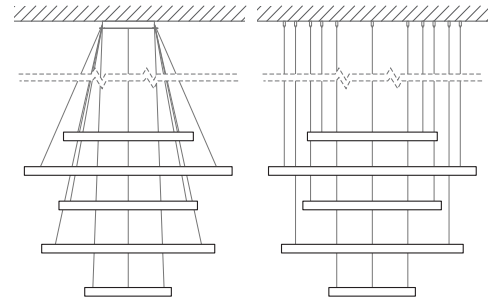

Ceiling Rose

Direct Attach

Aura Elama

Standard dimensions:
70,120,80,100,50cm
28",47",32",40",20"

Aura Taso

Standard dimensions:
70,120,100,80,60cm
28",47",40",32",24"

Ceiling Rose or Direct attach as standard. Download our "Standard hanging option" spec for further information. Custom option available.