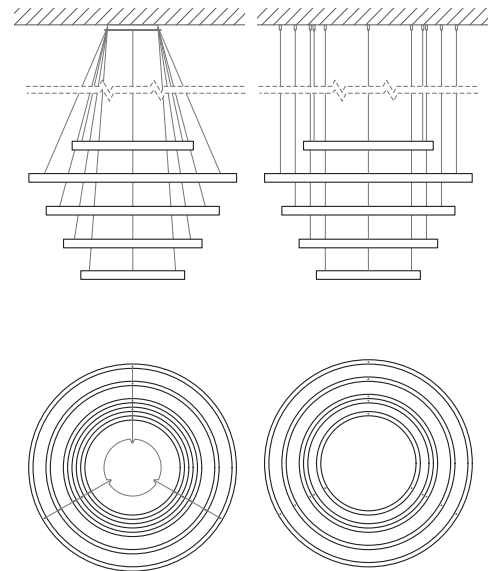

Hanging Fully adjustable drop height on 1.2mm stainless steel suspension cables.

Light Source External or internal multifaceted clear diffusers. Integral LED lighting.

LED matrix, CRI>95, ~ 50K hours life.

Ceiling Rose

Direct Attach

Aura Elama

Standard dimensions:
70,120,80,100,50cm
28",47",32",40",20"

Aura Taso

Standard dimensions:
70,120,100,80,60cm
28",47",40",32",24"

Ceiling Rose or Direct attach as standard. Download our "Standard hanging option" spec for further information. Custom option available.