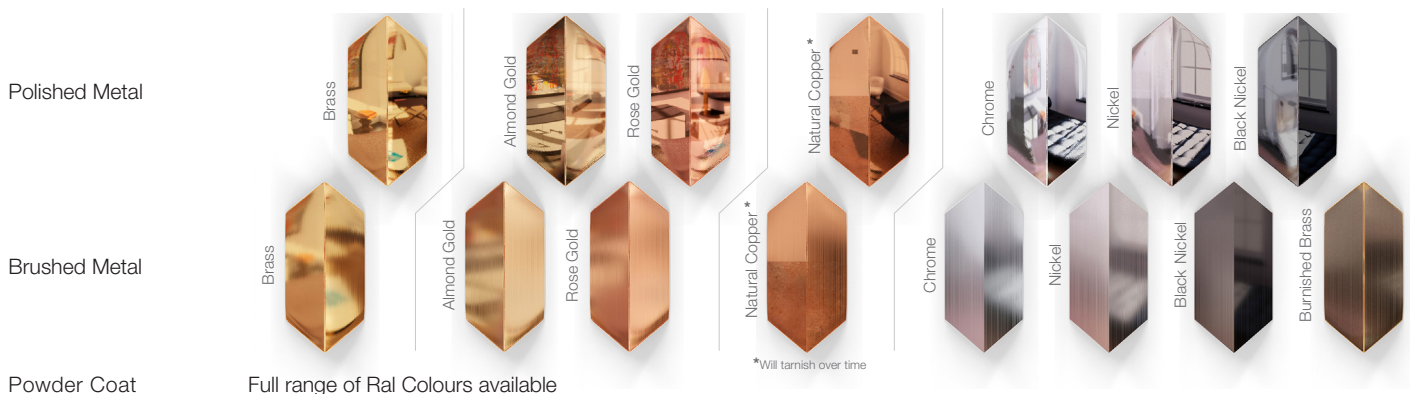

Ceiling Rose

Direct Attach

Aura Elama

Standard dimensions:
70,120,80,100,50cm
28",47",32",40",20"

Aura Taso

Standard dimensions:
70,120,100,80,60cm
28",47",40",32",24"

Ceiling Rose or Direct attach as standard. Download our "Standard hanging option" spec for further information. Custom option available.

Finishes and Materials Options - Size limitation for some finishes, contact CDH for a formal quotation.

Full range of Ral Colours available