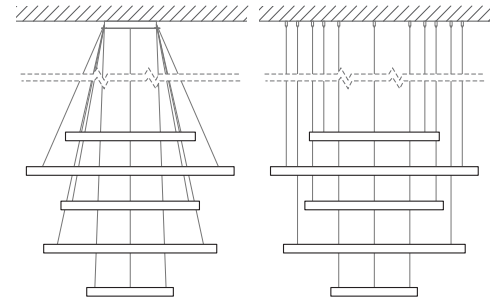

All fittings and installation instructions are provided.

Contact CDH for further technical details/downloads:

technical@camerondesignhouse.com

camerondesignhouse.com

Ceiling Rose

Direct Attach

Aura Elama

Standard dimensions:
70,120,80,100,50cm
28",47",32",40",20"

Aura Taso

Standard dimensions:
70,120,100,80,60cm
28",47",40",32",24"

Ceiling Rose or Direct attach as standard. Download our "Standard hanging option" spec for further information. Custom option available.