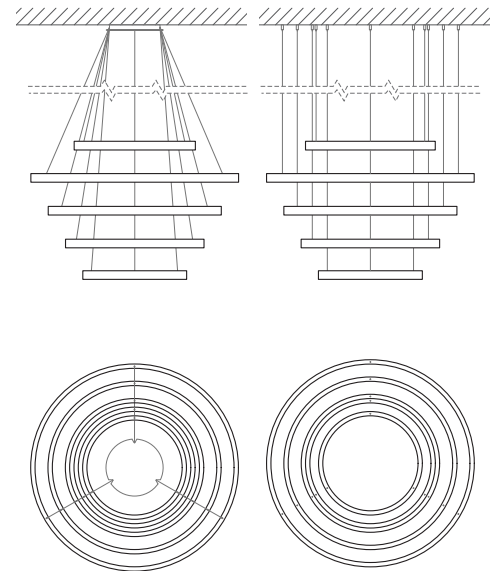

Standard profile size: 38x19mm or 50x25mm.
From 5 to 8 rings, 50 to 230 cm diameter.

Hanging Fully adjustable drop height on 1.2mm stainless steel suspension cables.

Light Source External or internal multifaceted clear diffusers. Integral LED lighting.

All fittings and installation instructions are provided.

Contact CDH for further technical details/downloads:

technical@camerondesignhouse.com

camerondesignhouse.com

Ceiling Rose

Direct Attach

Aura Elama

Standard dimensions:
70,120,80,100,50cm
28",47",32",40",20"

Aura Taso

Standard dimensions:
70,120,100,80,60cm
28",47",40",32",24"

Ceiling Rose or Direct attach as standard. Download our "Standard hanging option" spec for further information. Custom option available.