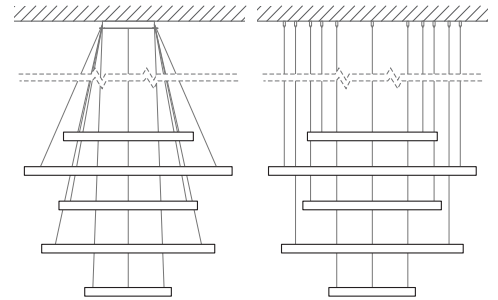

All fittings and installation instructions are provided.

Contact CDH for further technical details/downloads:

technical@camerondesignhouse.com

camerondesignhouse.com

Ceiling Rose

Direct Attach

Aura Elama

Standard dimensions:
70,120,80,100,50cm
28",47",32",40",20"

Aura Taso

Standard dimensions:
70,120,100,80,60cm
28",47",40",32",24"

Ceiling Rose or Direct attach as standard. Download our "Standard hanging option" spec for further information. Custom option available.