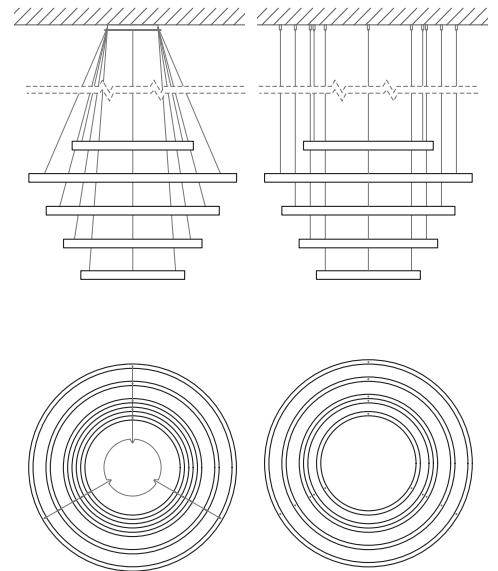

Standard profile size: 50x25mm.
From 5 to 8 rings, 50 to 230 cm diameter.

Hanging Fully adjustable drop height on 1.2mm stainless steel suspension cables.

Light Source External or internal multifaceted clear diffusers. Integral LED lighting.

All fittings and installation instructions are provided.

Contact CDH for further technical details/downloads:

technical@camerondesignhouse.com

camerondesignhouse.com

Ceiling Rose

Direct Attach

Aura Elama

Standard dimensions:
70,120,80,100,50cm
28",47",32",40",20"

Aura Taso

Standard dimensions:
70,120,100,80,60cm
28",47",40",32",24"

Ceiling Rose or Direct attach as standard. Download our "Standard hanging option" spec for further information. Custom option available.