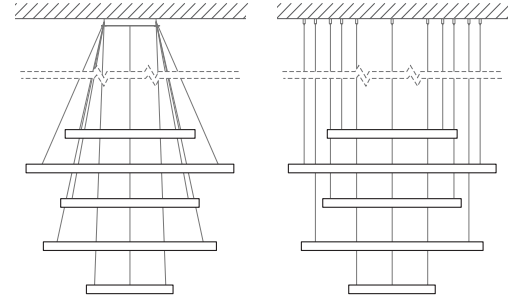

Contact CDH for further technical details/downloads:
technical@camerondesignhouse.com
<https://camerondesignhouse.com>

Aura Elama

Standard dimensions:
70,120,80,100,50cm
28",47",32",40",20"

Aura Taso

Standard dimensions:
70,120,100,80,60cm
28",47",40",32",24"