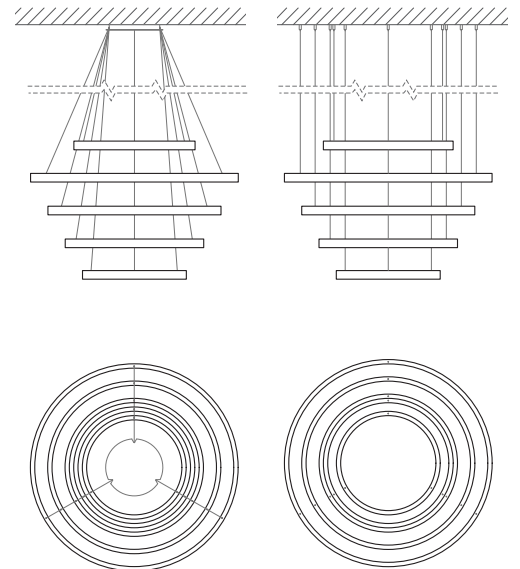

Aura

This contemporary chandelier beckons its own atmosphere, conjuring serenity and grace -achieving simplicity through intricate design. The design explores circular form through sizing variations.

Standard profile size: 40x20mm or 50x25mm.
From 4 to 6 rings, 50 to 230 cm diameter.
Bespoke options available. Integral LED lighting.

Hanging - Fully adjustable drop height on 1.2mm stainless steel suspension cables.

Light Source - External or internal multifaceted clear diffusers. LED matrix, CRI>95, ~ 50K hours life.
LED standard colour temperature options: 2.7k and 3k (other temperatures available on request)

Contact CDH for further technical details/downloads:
technical@camerondesignhouse.com
<https://camerondesignhouse.com>

Aura Elama

Standard dimensions:
70,120,80,100,50cm
28",47",32",40",20"

Aura Taso

Standard dimensions:
70,120,100,80,60cm
28",47",40",32",24"

Ceiling Rose or Direct attach as standard. Download our "Standard hanging option" spec for further information. Custom option available.

Finishes and Materials Options - Size limitation for some finishes, contact CDH for a formal quotation.