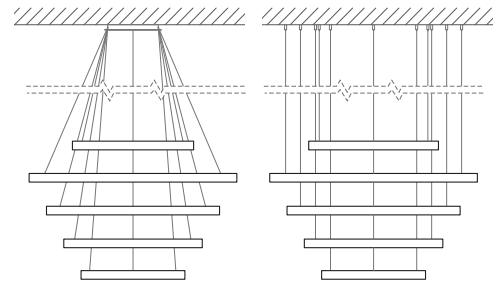

**Aura Elama**  
Standard dimensions:  
70,120,80,100,50cm  
28",47",32",40",20"

**Aura Taso**  
Standard dimensions:  
70,120,100,80,60cm  
28",47",40",32",24"

Ceiling Rose or Direct attach as standard. Download our "Standard hanging option" spec for further information. Custom option available.