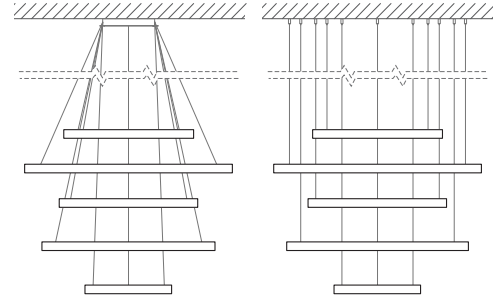

Maintenance

Clean with smooth and dry cloth. Do not use any ammonia, solvents or abrasives. No user serviceable components. Refer to instruction manual for detailed cleaning instructions.

Contact CDH for further technical details/downloads:
technical@camerondesignhouse.com
<https://camerondesignhouse.com>

Aura Elama
Standard dimensions:
70,120,80,100,50cm
28",47",32",40",20"