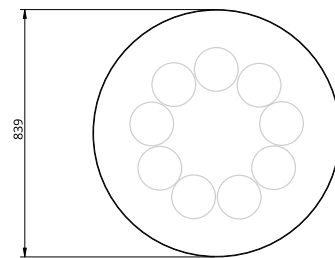

The Kupoli Coffee Table is a distinctive piece from the Kupoli Collection, Cameron Design House's debut collection of statement sculptural furniture. Designed to captivate, the Kupoli Collection seamlessly merges artistry and craftsmanship with functionality. Each piece features a mesmerising body of domed steel tubes, finished with a glass top.

Kupoli Console 9

Dimensions

Standard dimensions:
OD 839mm / 33"
Height 700mm / 27.6'
Weight 92kg

Maintenance

Clean with smooth and dry cloth. Do not use any ammonia, solvents or abrasives. No user serviceable components. Contact Cameron Design House for further information.

Other

Bespoke options and design service available. All fittings and installation instructions are provided.

Contact CDH for further technical details/downloads:
technical@camerondesignhouse.com
camerondesignhouse.com

Metal Finishes

P Chrome

*Custom Colours available on request