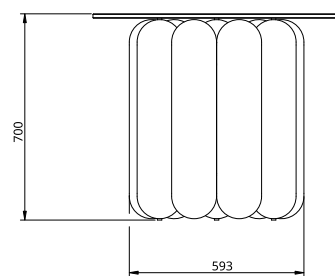

The Kupoli Coffee Table is a distinctive piece from the Kupoli Collection, Cameron Design House's debut collection of statement sculptural furniture. Designed to captivate, the Kupoli Collection seamlessly merges artistry and craftsmanship with functionality. Each piece features a mesmerising body of domed steel tubes, finished with a glass top.

Kupoli Console 9

Dimensions

Standard dimensions:
OD 839mm / 33"
Height 700mm / 27.6'
Weight 92kg

Maintenance

Clean with smooth and dry cloth. Do not use any ammonia, solvents or abrasives. No user serviceable components. Contact Cameron Design House for further information.

Other

Bespoke options and design service available. All fittings and installation instructions are provided.

Contact CDH for further technical details/downloads:
technical@camerondesignhouse.com
camerondesignhouse.com

Metal Finishes

P Chrome

*Custom Colours available on request