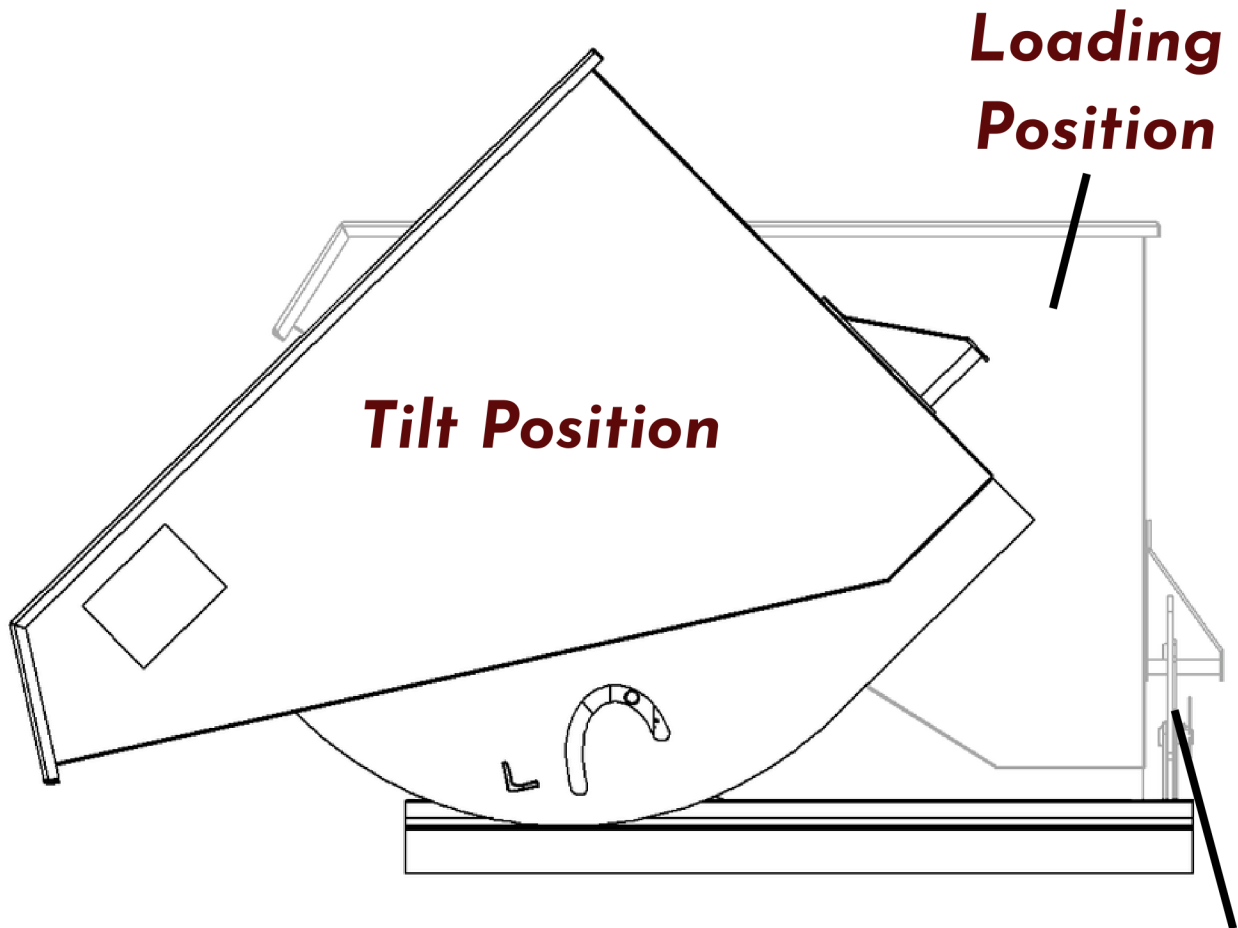

The Legend APC Self Dumping Hoppers are built to last with rugged 10-gauge steel and durable powder-coated finish. Perfect for industrial factory settings, commercial properties, medical facilities, agriculture applications, construction, demolition and many other industries.

LEGEND

APC

Self Dumping Hopper

Features

- Built with rugged, 10-gauge steel
- Multiple capacities available
- Powder-coated for durability
- Safety lock latch
- Drain plug

Technical Data

- Forklift Pockets: 7.5"W x 2.5" T, spaced 26.5" apart
- Available in three capacities

Capacity	Size	Weight
.75 yd ³	39" W x 57" L x 38" T	475 lbs
1.4 yd ³	43" W x 56" L x 48" T	590 lbs
2.2 yd ³	75" W x 65" L x 45" T	715 lbs

Self Dumping Hopper

*Only load self-dumping hoppers when locked in the loading position