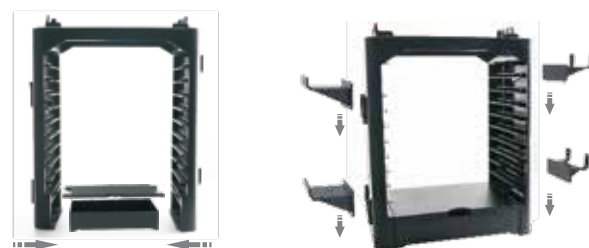

OPERATING INSTRUCTION GAMES:TOWER™ SB912863 / GAME STORAGE ASSEMBLY

SAFETY PRECAUTIONS

- Do not expose the product to extremely hot, or cold temperatures, high humidity or direct sunlight.
- Do not use the product close to any heat sources.
- Do not subject the product to any liquids!
- Do not put heavy objects on the product.
- Do not throw or drop the product.
- Clean only with a soft, dry cloth. Avoid cleaning solutions, solvents or other chemicals.

CUSTOMER SUPPORT / TECHNICAL SUPPORT

snakebyte distribution GmbH
Konrad-Zuse-Strasse 13
58239 Schwerte / Germany
Email: Support@snakebyte.com
Website: www.snakebyte.com

DE

GAMES:TOWER™ für Nintendo Switch™

PRODUKTINFORMATION

Vielen Dank, dass Sie sich für snakebyte's GAMES:TOWER™ entschieden haben. Bitte lesen Sie die folgenden Sicherheitshinweise aufmerksam durch und bewahren Sie die Anleitung auf.

INHALT

1x Controller Aufhänger (No.1)	1x Joy-Con Grip™ Aufhänger (No.2)	1x Controller Aufhänger (No.3)
1x Controller Aufhänger (No.4)	1x L. Seitenplatte (L)	1x R. Seitenplatte (R)
1x Kopfplatte (7)	1x Fußplatte (8)	1x Aufbewahrungs Lade (9)