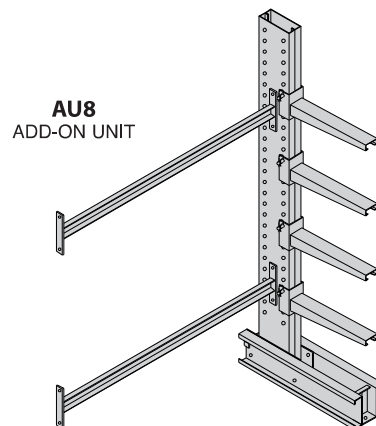

AU8
ADD-ON UNIT