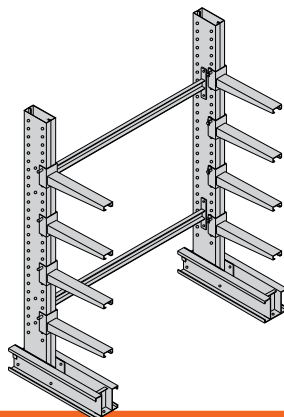

SERIES 4000 STANDARD HEAVY DUTY CANTILEVER RACK

STARTER UNITS								ADD-ON UNITS			
INCLUDES: 2 UPRIGHTS, STRAIGHT ARMS, 6" BRACE SET								INCLUDES: 1 UPRIGHT, STRAIGHT ARMS, 6" BRACE SET			
MODEL NO.	UPRIGHT		BASE LENGTH (IN)	ARMS*			WEIGHT (LBS)	MODEL NO.	ARMS*		WEIGHT (LBS)
	HEIGHT (FT)	CAPACITY (LBS)		LENGTH (IN)	QUANTITY	CAPACITY (LBS)			LENGTH (IN)	QUANTITY	
SINGLE SIDED UNITS								SINGLE SIDED UNITS			
SU8	8	21,500	37	24	8	2,000	643	AU8	24	4	346
SU10	10	15,800	49	36	12	1,200	879	AU10	36	6	476
SU12	12	12,500	61	48	16	1,000	1,119	AU12	48	8	596
DOUBLE SIDED UNITS								DOUBLE SIDED UNITS			
SDU8	8	43,000	65	24	16	2,000	837	ADU8	24	8	443
SDU10	10	31,600	82	36	24	1,200	1,187	ADU10	36	12	630
SDU12	12	25,000	106	48	32	1,000	1,591	ADU12	48	16	832

*Add Suffix "L" to Model Number for Arms with Lips.

SU8
STARTER UNIT